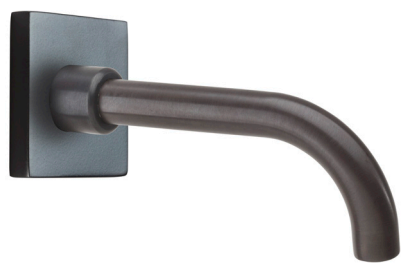

S
Q
U
A
R
E

\$1295
Complete Set
with valves

Shower Head Flat Square
Matte Black (18)

Shower Head Flat Square
Matte Black (18)

Square Mini-Therm Trim
Matte Black (18)
Shown with Square Cross Handle (CS)

Cross Square Handle (CS)
Matte Black (18) Independent
1/2 inch shut-off to operate
tub included