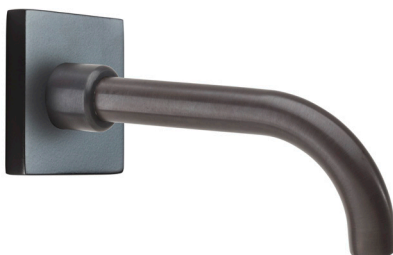

Cross Square Handle (CS)
Matte Black (18) Independent
1/2 inch shut-off to operate
tub included

*Valves are Sigma Mini-Therm 18.30.292 with 2-way diverter and positive shut-off & 1/2" Shut off 78.30.020