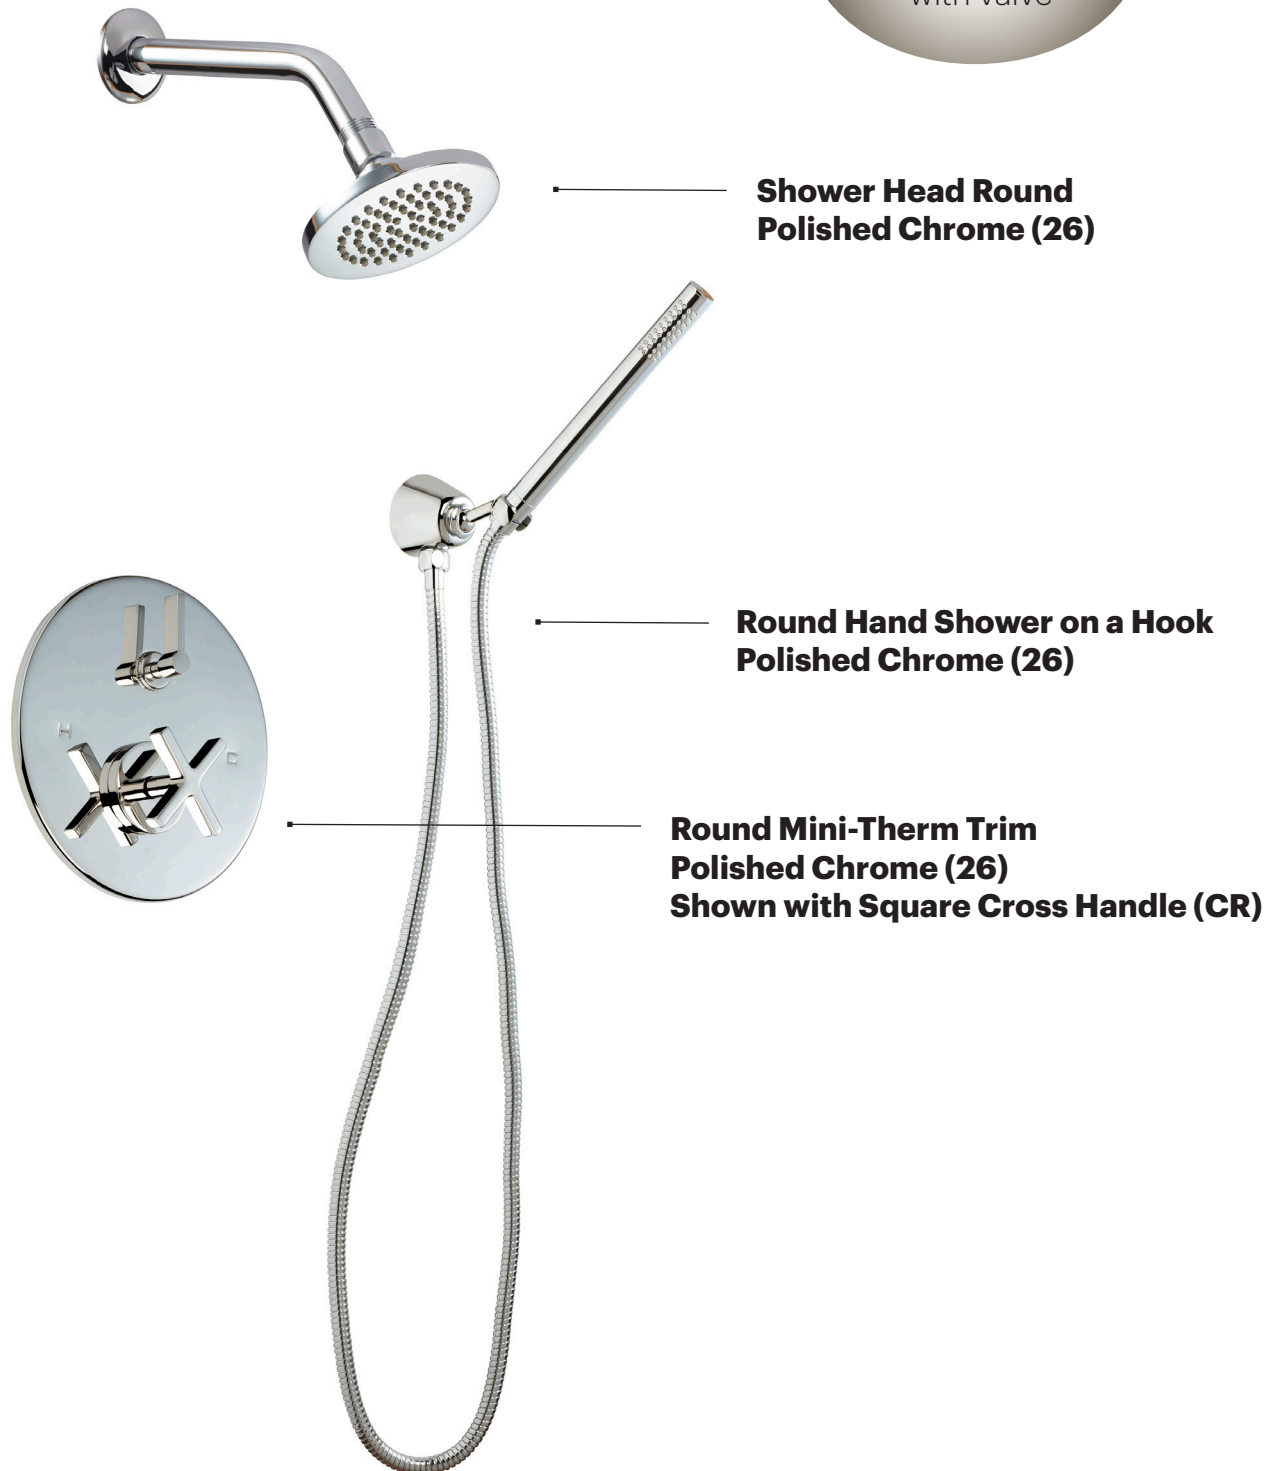

*Valve is Sigma Mini-Therm 18.30.292 with 2-way diverter and positive shut-off

4X4 SHOWER X HANDSHOWER

Model: 40.CRR.XX

Includes Mini-Therm Valve*

Available in four finishes: Matte Black (18), Satin Nickel PVD (42), Brushed Bronze PVD (23), Polished Chrome (26)

All 4x4 handle options available.

All 4x4 finish options available.

\$995

Complete Set
with valve

*Valve is Sigma Mini-Therm 18.30.292 with 2-way diverter and positive shut-off

Model: 50.BRR.XX

4X4 DUAL SHOWER HEADS WITH TUB SPOUT

R
O
U
N
D

\$1295

Complete Set
with valves

Dual Shower Heads Round
Polished Chrome (26)

Round Mini-Therm Trim
Polished Chrome (26)
Shown with Bent Handle (BR)

Bent Handle
Polished Chrome (26) BR Independent
1/2 inch shut-off to operate tub
included