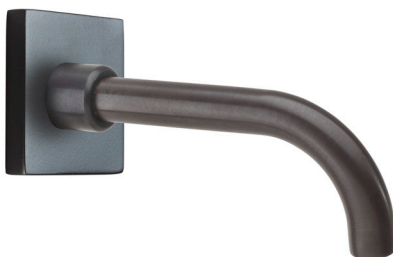

**Cross Square Handle (CS)
Matte Black (18) Independent
1/2 inch shut-off to operate
tub included**

*Valves are Sigma Mini-Therm 18.30.292 with 2-way diverter and positive shut-off & 1/2" Shut off 78.30.020