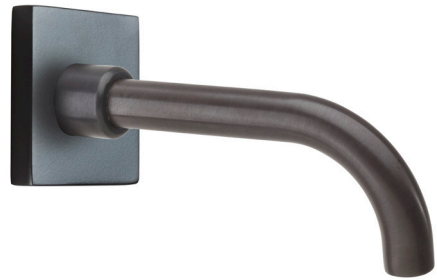

All 4x4 handle options available.

All 4x4 finish options available.

S
Q
U
A
R
E

\$1095
Complete Set
with valve

Shower Head Adjustable Square
Matte Black (18)

Square Mini-Therm Trim
Matte Black (18)
Shown with Square Cross Handle (CS)