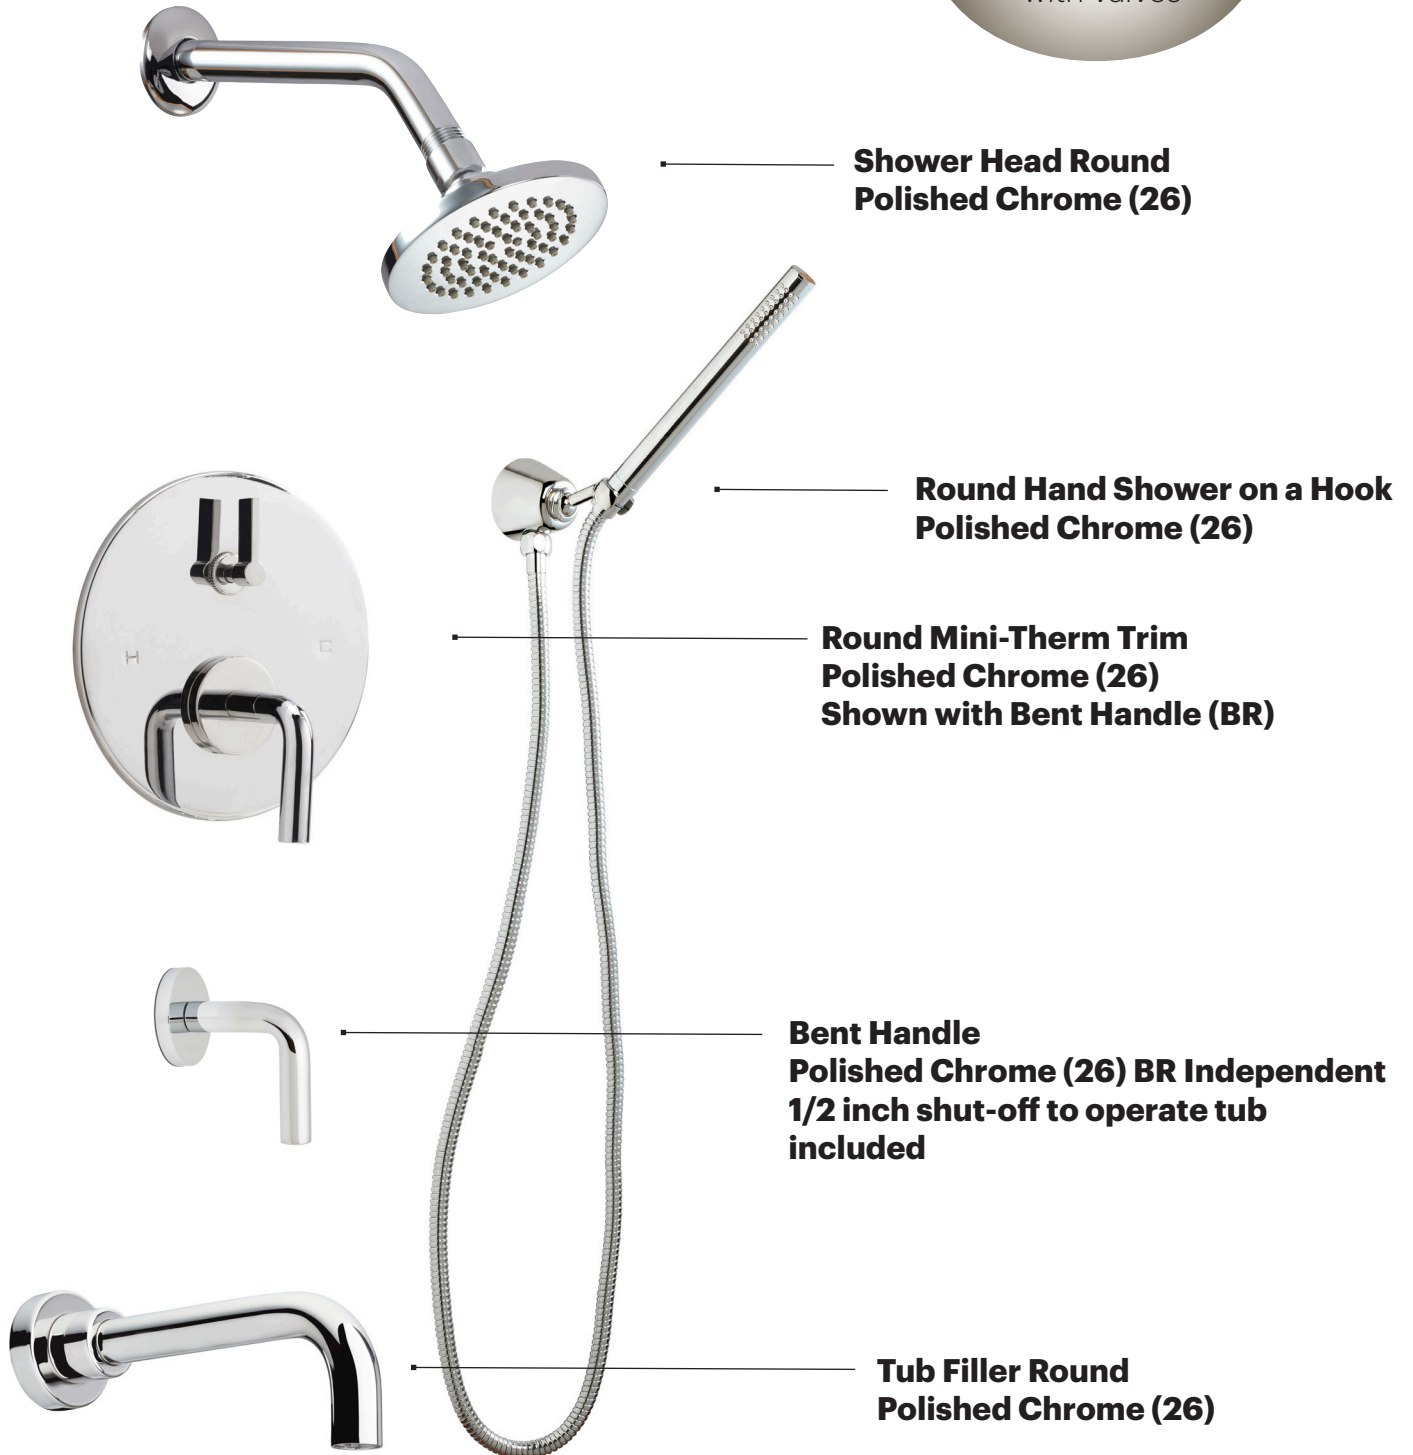

Model: 60.BRR.XX

4X4 SHOWER X HANDSHOWER W/ TUB SPOUT

Includes Mini-Therm Valve and shut-off valve*

Available in four finishes: Matte Black (18), Satin Nickel PVD (42), Brushed Bronze PVD (23), Polished Chrome (26)

All 4x4 handle options available.

All 4x4 finish options available.

$1295

Complete Set
with valves

*Valves are Sigma Mini-Therm 18.30.292 with 2-way diverter and positive shut-off & 1/2" Shut off 78.30.020