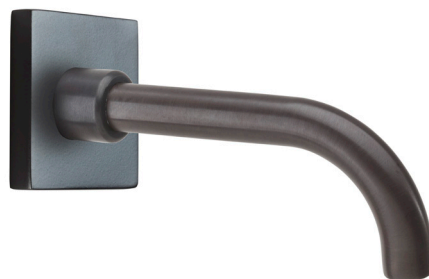

All 4x4 handle options available.

All 4x4 finish options available.

S
Q
U
A
R
E

\$995
Complete Set
with valve

Shower Head Flat Square
Matte Black (18)

Square Mini-Therm Trim
Matte Black (18)
Shown with Square Cross Handle (CS)