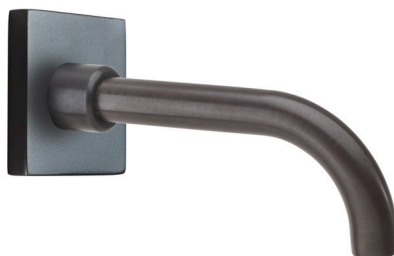

Square Tub Filler
6-inch long
Matte Black (18)