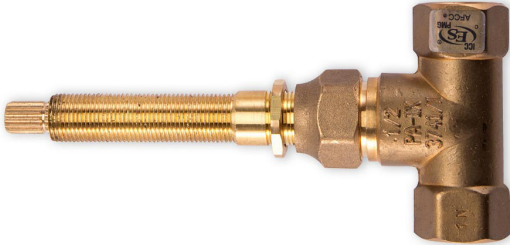

SIGMA FORGED BRASS VALVES

V
A
L
V
E

**Mini-Therm With Diverter
2-way Thermostatic Wall Valve
with positive shut-off**

Model: 18.30.292

**Powered by
FLUEHS of
Germany**

**Bottom exit must be sealed by plumber
or see Model 50.BR.R page 13**

**An independent exit requires a
separate shut-off valve with trim to
operate another spout or shower**

1/2\" Volume Control Valve

Model: 78.30.020