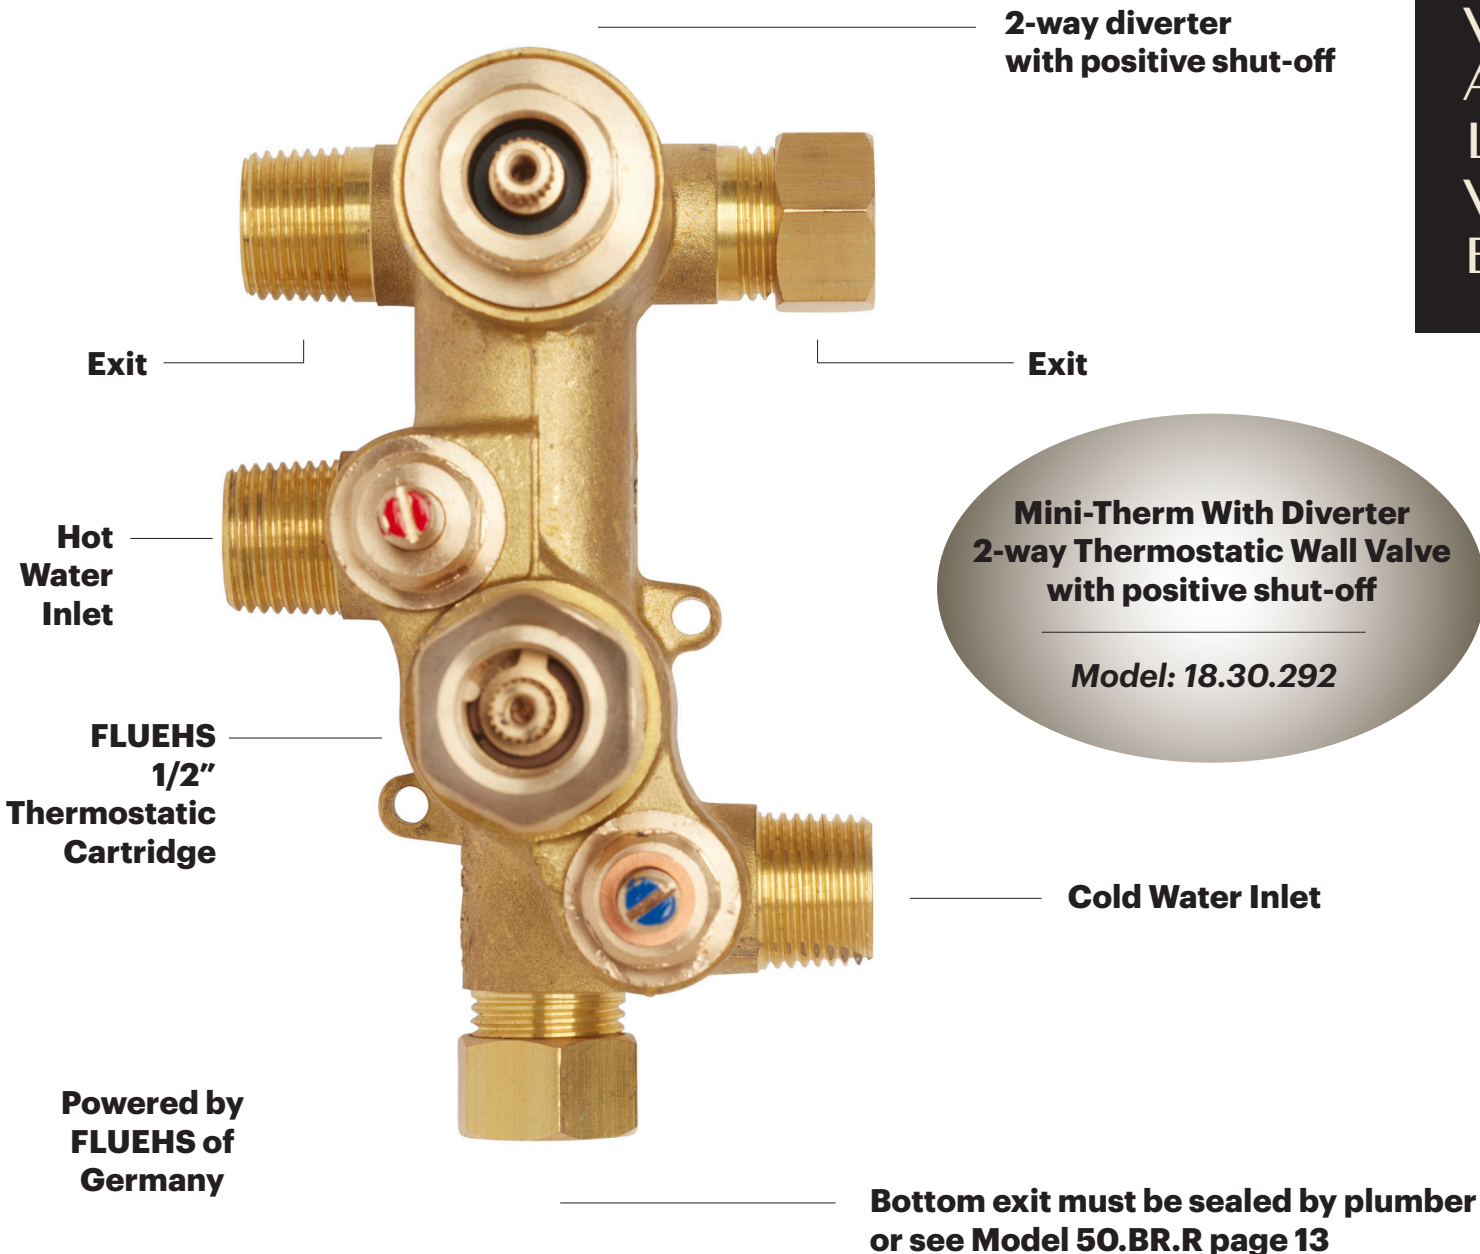

Series 93 Towel Bar

Model: 94TB24

Model: 93TB24

SIGMA FORGED BRASS VALVES

V
A
L
V
E

**Mini-Therm With Diverter
2-way Thermostatic Wall Valve
with positive shut-off**

Model: 18.30.292

**Powered by
FLUEHS of
Germany**

**Bottom exit must be sealed by plumber
or see Model 50.BR.R page 13**

**An independent exit requires a
separate shut-off valve with trim to
operate another spout or shower**

1/2\" Volume Control Valve

Model: 78.30.020