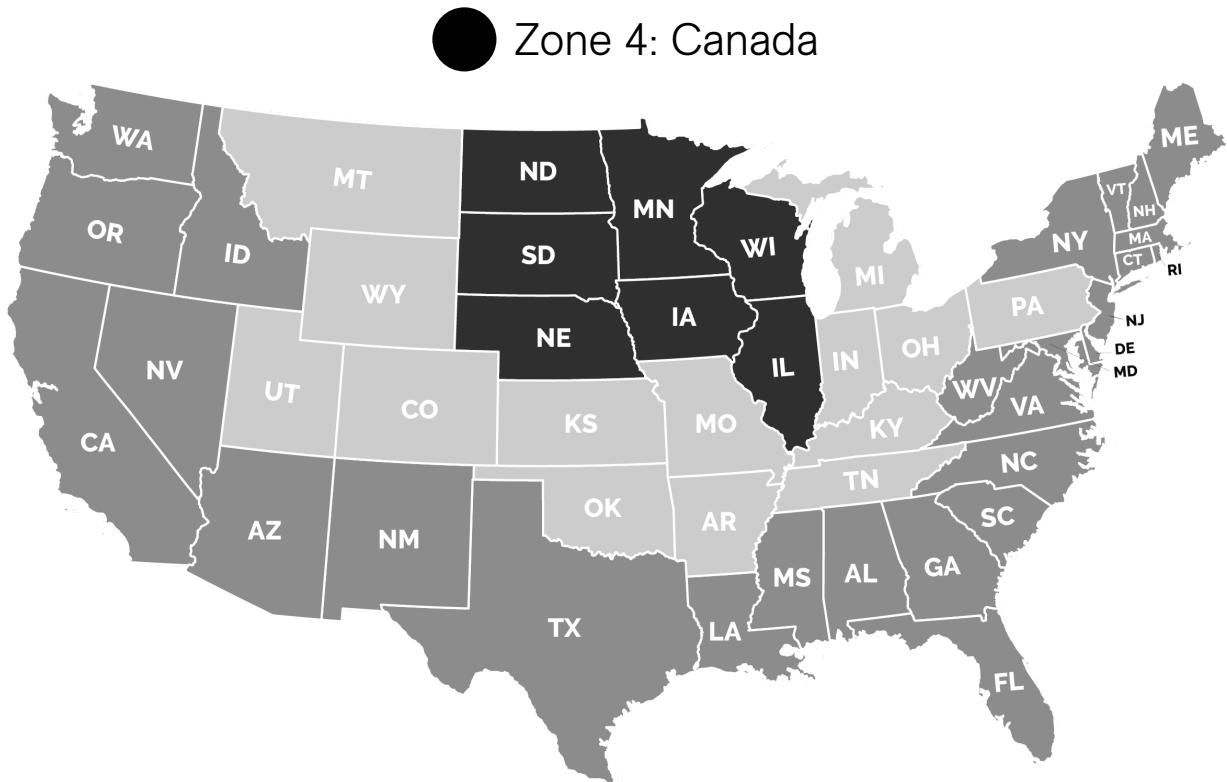

Timberline

US Freight Program

USA Deliveries: All States, No Worries!

● Zone 1: \$50

● Zone 2: \$75

● Zone 3: \$125

● Zone 4: \$200

*Freight pricing shown is per item on order

*Liftgate service available, \$125 flat fee

Get the Mate's Rate Advantage

Enjoy free freight across the entire US on orders of three or more products from Timberline's exquisite vanity range. We'll ship the savings straight to your doorstep, mate!