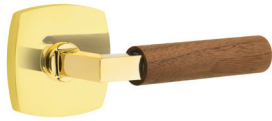

Now available for Entry Set, Key In and Sideplate Locksets.

L-Square . Walnut with Urban Modern Rosette

T-Bar . Walnut with Quincy Rosette

R-Bar . Walnut with Watford Rosette

ROSETTE	Description	CF	Product Code	STEM	HANDLE	Standard List Price	CF List Price	
 Disk	Passage Set	C	5109	 L-SQUARE (LS)	 WALNUT (WNWD)*	\$233.00	\$275.00	
	Privacy Set	C	5209			\$233.00	\$275.00	
	Dummy, Pair		5059			\$233.00		
 Square	Passage Set	C	5110			\$233.00	\$275.00	
	Privacy Set	C	5210			\$233.00	\$275.00	
	Dummy, Pair		5050			\$233.00		
 Modern Rectangular	Passage Set	C	5112			 T-BAR (TA)	\$233.00	\$275.00
	Privacy Set	C	5212				\$233.00	\$275.00
	Dummy, Pair		5052				\$233.00	
 Urban Modern	Passage Set	C	5316				\$233.00	\$275.00
	Privacy Set	C	5326	\$233.00	\$275.00			
	Dummy, Pair		5306	\$233.00				
 Quincy	Passage Set	C	8131	 R-BAR (RA)	\$233.00	\$275.00		
	Privacy Set	C	8231		\$233.00	\$275.00		
	Dummy, Pair		8531		\$233.00			
 Watford	Passage Set	C	8110		\$233.00	\$275.00		
	Privacy Set	C	8210		\$233.00	\$275.00		
	Dummy, Pair		8510		\$233.00			
 Wilshire	Passage Set	C	8161	<p>* For interior use only, the SELECT Walnut Lever or Knob features a living finish that will age gracefully and evolve over time, enhancing the character of your space. Due to this unique characteristic, no finish warranty is offered on these products.</p>	\$233.00	\$275.00		
	Privacy Set	C	8261		\$233.00	\$275.00		
	Dummy, Pair		8561		\$233.00			
					STEM AND HANDLE WILL BE PERMANENTLY AFFIXED.		\$233.00	

Unlacquered Brass (US3NL)**

*Unlacquered Brass (US3NL) finish available for a \$20 List Price upcharge per item.

• **Handing Required For Leversets**

- Supplied with a 28° rotation latch.
- Standard latch is for 2 3/8" backset. Specify 2 3/4" backset if required.
- Complete set includes latch, strike plate and dust box.
- Select leversets may also be ordered with any Brass rosette at the list price shown above.