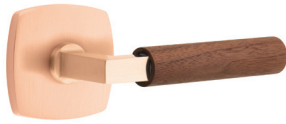

L-Square . Walnut
with Urban Modern Rosette