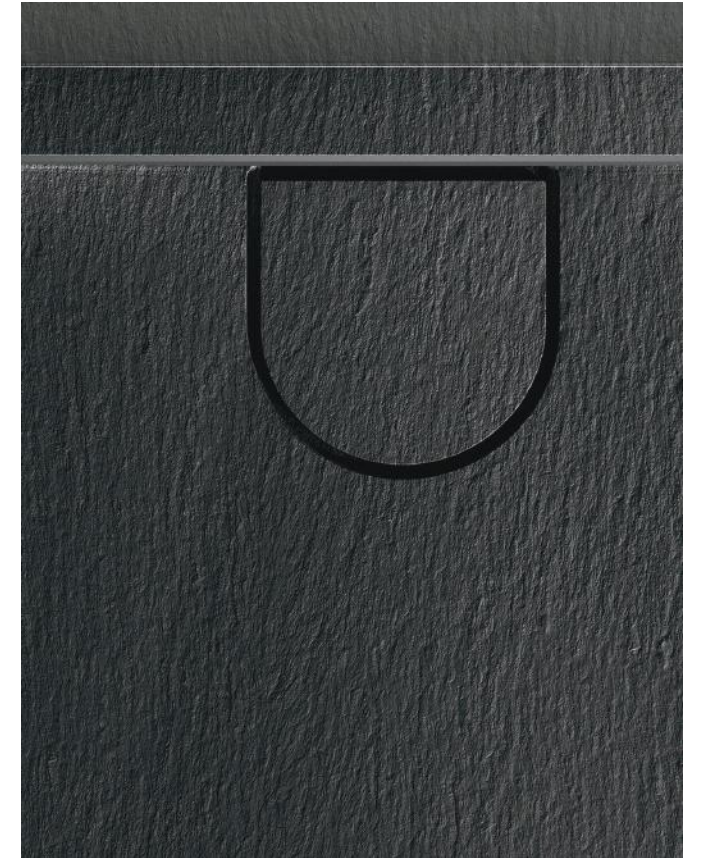

ARTESA

Hidden trough end drain

- 60" x 30"
- 60" x 32"
- 60" x 34"
- 60" x 36"
- 60" x 42"

LADO

Crescent covered end drain

60" x 30"
60" x 32"
60" x 36"
60" x 42"

sinks

Acquabella offers a variety of bathroom sinks in different styles, shapes and textures. Vessel and semi-recessed models are designed to either mimic or complement Acquabella tub designs.