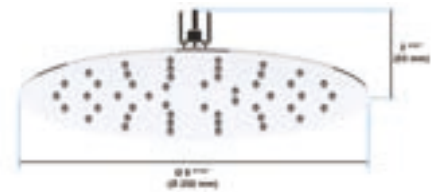

SHOWER HEADS

in2aqua flat shower head, 10"

- Ultra flat design
- Minimalistic, timeless, clean design
- Ø 250 mm / Ø 9.8"
- Intelligent water distribution resulting in minimal water consumption while maintaining excellent shower comfort
- Nikles "Easy-to-Clean"
- Energy saving
- 1.75 GPM flow limiter
- Swivel adjustment ball
- Highly gloss stainless steel
- CEC Compliant

Chrome		
4039 1 00 2		$474.00
Brushed Nickel		
4039 1 20 2		$483.00
Matte Black *		
4039 1 70 2		$555.00

*Extended nozzles