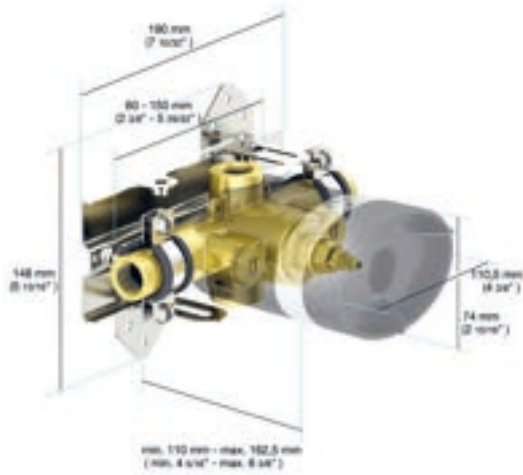

ROUGH-INS in2itiv

in2aqua in2itiv thermostatic valve rough-in

- German Quality, Engineering & Design
- Go Pro lifetime faucet & finish warranty
- All functioning parts made of high-quality brass.
- European materials are used which are resistant to wear, lime scale and contamination.
- Braided sieves for optimal performance.
- The Flühs Eco Drive allows the optimum temp settings
- Fast thermal element shut-down in case of cold water loss
- Fast response time to reduce hot and cold spikes
- Connection 1/2" NPT
- Flow rate: 7.5 GPM at 45 PSI
- ASME A112.18.1, CSA B125 and ASSE 1016 standards compliant
- Sound decoupled rough in according to DIN 4109

1115 2 99 2
$576.00