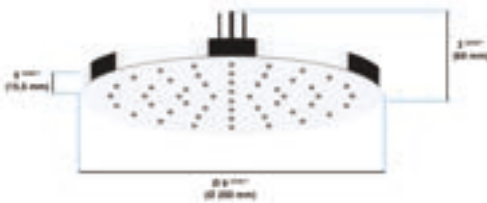

Chrome

4031 1 00 2 \$404.00

Brushed Nickel

4031 1 20 2 \$564.00

Matte Black

4031 1 70 2 \$649.00

in2aqua Urban X shower head,10"

- Minimalistic, timeless, clean design
- 250 x 250 mm / 10" x 10"
- Nikles dropless technology for quick draining shower head
- Intelligent water distribution resulting in minimal water consumption while maintaining excellent shower comfort
- Nikles "Easy-to-Clean"
- Energy saving
- 1.75 GPM flow limiter
- Swivel adjustment ball
- CEC Compliant