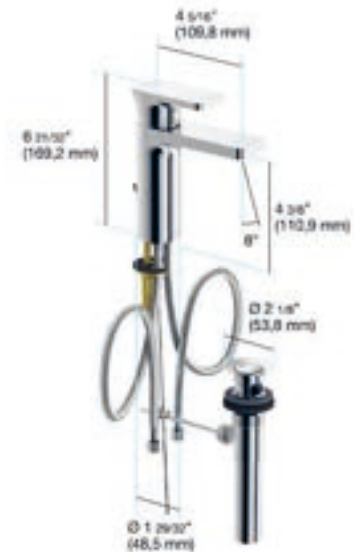

\$753.00

in2aqua Strata single-lever joystick basin mixer

- German Quality, Engineering & Design
- Faucet body constructed of solid brass
- Metal joystick handle and escutcheon
- Go Pro lifetime faucet & finish warranty
- Neoperl flexible hose technology 9/16"-24 UNEF
- Metal pop-up drain included
- Single handle operation
- Flowrate 1.2 GPM
- Neoperl pivoting laminar stream
- CALGreen, WaterSense
- ASME A112.18.1, CSA B125.1
- NSF/ANSI 61