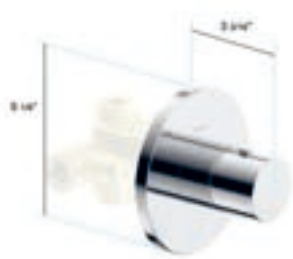

in2aqua thermostatic valve trim kit

- German Quality, Engineering & Design
- Go Pro lifetime faucet & finish warranty
- Metal handle and escutcheon with diverter knob
- Safety button for hot water with override

Chrome
1040 2 00 0
$245.00

Brushed Nickel
1040 2 20 0
$285.00

Requires rough-in valve
1115 2 99 2
$576.00