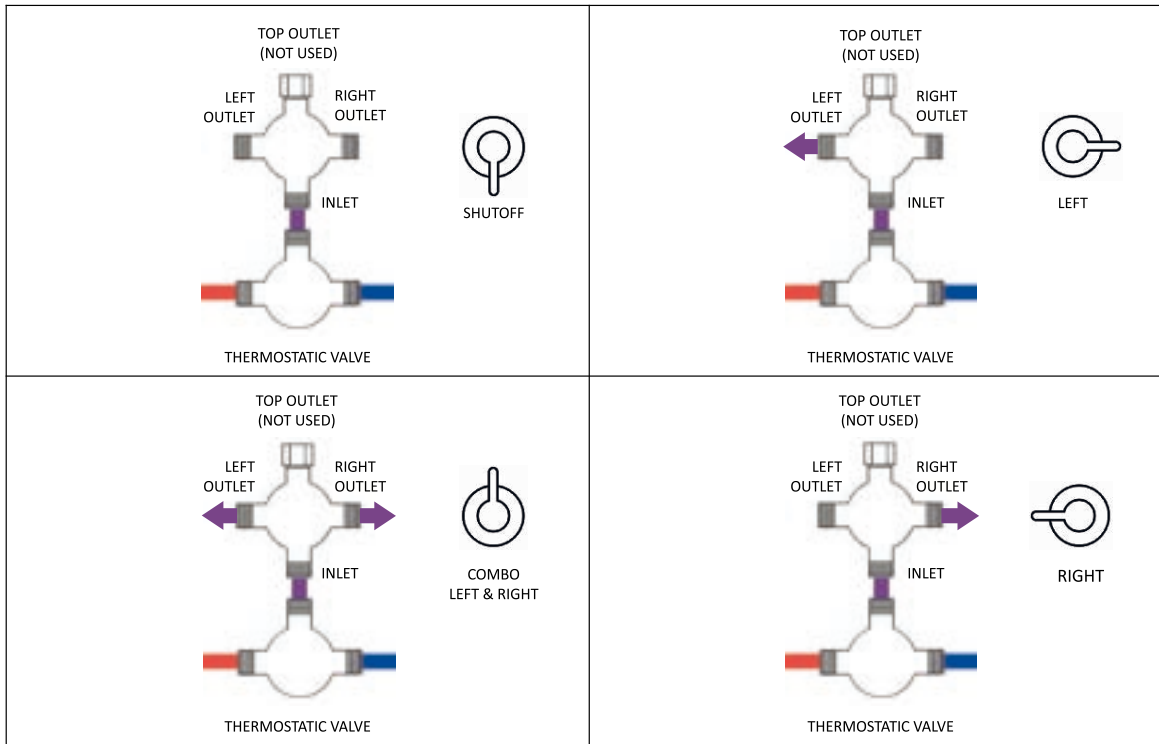

WATER FLOW FOR THERMOSTATIC 2-WAY DIVERTERS

1114 2 99 2 HANDLE POSITION & WATER FLOW