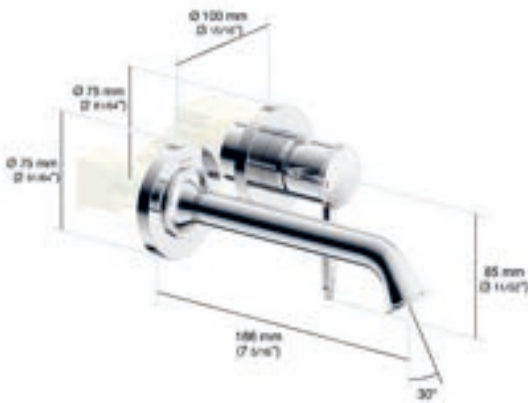

in2aqua Classic 2-hole in-wall for wash basin

Chrome
1022 2 00 2
$304.00

Brushed Nickel
1022 2 20 2
$373.00

- German Quality, Engineering & Design
- Go Pro lifetime faucet & finish warranty
- Spout constructed of solid brass
- Plasma coated ceramic disc
- Single handle operation
- Installation: 2-hole; wall
- Metal handle, sleeve and escutcheon
- Flowrate 1.2 GPM
- Neoperl cache' aerator
- CALGreen, WaterSense
- ASME A112.18.1, CSA B125.1
- NSF/ANSI 61

Requires rough-in valve
1112 2 99 2
$496.00