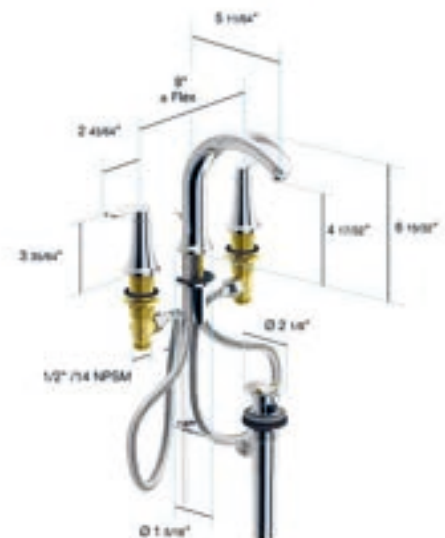

in2aqua Style widespread

- German Quality, Engineering & Design
- Faucet body constructed of solid brass
- Metal handles and escutcheons
- Go Pro lifetime faucet & finish warranty
- Double handle operation - handles rest on 1/4 turn valves
- ADA compliant
- Fluehs valving (made in Germany)
- Neoperl flexible hose technology
- Metal pop-up drain included
- Flowrate 1.2 GPM
- Connection 1/2"/14 NPSM
- Neoperl aerator
- CALGreen, WaterSense
- ASME A112.18.1, CSA B125.1
- NSF/ANSI 61

Chrome
1009 1 00 2
$649.00

Brushed Nickel
1009 1 20 2
$743.00