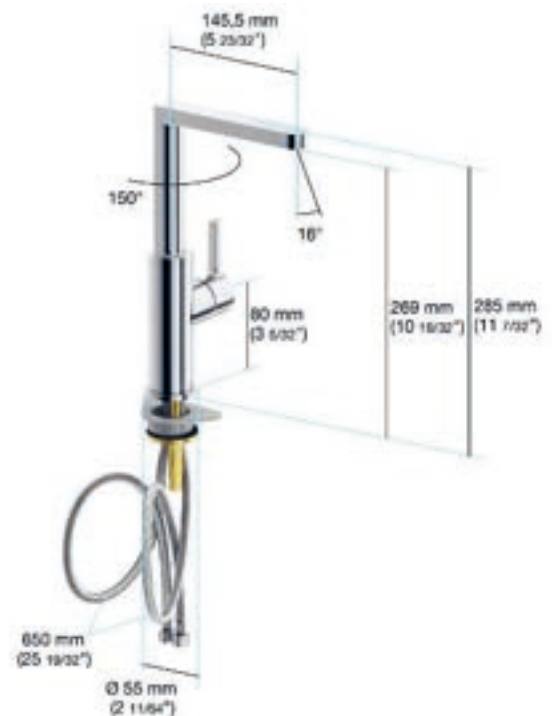

in2aqua Edge single-lever kitchen prep faucet with swivel spout

- German Quality, Engineering & Design
- Faucet body constructed of solid brass
- Metal handle and escutcheon
- Spout swivels 150 degrees for increased ease of use
- Pro installation qualifies for in2aqua's limited lifetime faucet & finish warranty
- Single handle operation utilizing greaseless ceramic disc technology
- ADA compliant
- Low lead compliant – meeting federal and state regulations for lead content
- Neoperl flexible hose technology 9/16"-24 UNEF
- Code compliant
- Extra long flexible supply lines (25 1/2")
- ASME A112.18.1, CSA B125.1, NSF/ANSI 61
- Max flow 1.8 GPM

Chrome
6004 1 00 2
$649.00

Stainless Steel
6004 1 80 2
$752.00