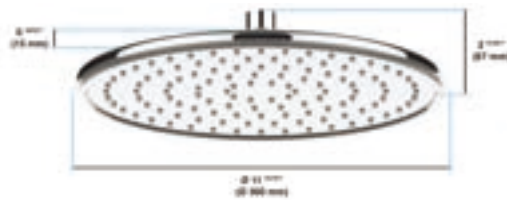

Chrome

4033 1 00 2 \$390.00

Brushed Nickel

4033 1 20 2 \$779.00

Matte Black

4033 1 70 2 \$898.00

in2aqua shower head,10"

- Minimalistic, timeless, clean design
- Ø 250 mm / 10"
- Nikles dropless technology for quick draining shower head
- Intelligent water distribution resulting in minimal water consumption while maintaining excellent shower comfort
- Nikles "Easy-to-Clean"
- Energy saving
- 1.75 GPM flow limiter
- Swivel adjustment ball
- CEC Compliant