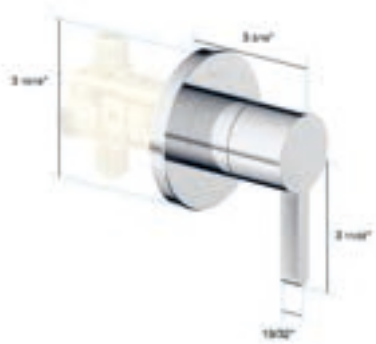

BATH EDGE | Bold forms made of clear harmonious lines that endure

in2aqua Edge motion 2-way or 3-way diverter trim kit, with shutoff

- German Quality, Engineering & Design
- Go Pro lifetime faucet & finish warranty
- Single handle operation
- Volume control and diverter
- All metal escutcheon and handle
- ADA compliant
- Fluehs ceramic head valve
- Detent positioning

Chrome
1042 2 00 2
$165.00

Brushed Nickel
1042 2 20 2
$197.00

Requires rough-in valve
2-way 1114 2 99 2
$310.00
3-way 1130 2 99 2
$350.00

or CALGreen option (no combo)
2-way 1125 2 99 2
$315.00
3-way 1129 2 99 2
$355.00