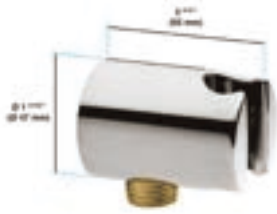

WALL ELBOWS

in2aqua wall outlet with fixed hand shower holder

- Mounting kit included

Chrome

4061 1 00 2

$120.00

Brushed Nickel

4061 1 20 2

$158.00

Matte Black

4061 1 70 2

$166.00