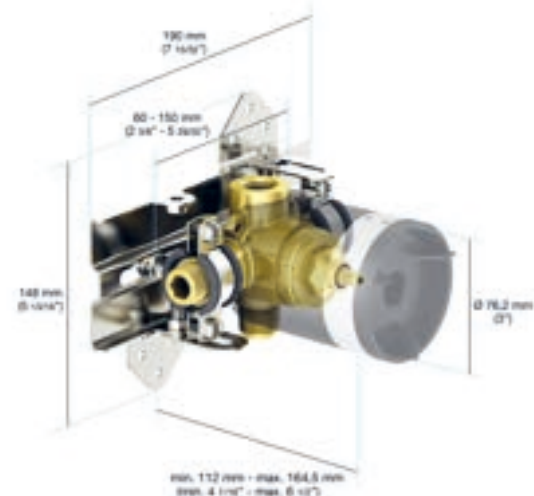

in2aqua in2itiv motion 3 independent functions or combo diverter with shut-off rough-in

- German Quality, Engineering & Design
- Go Pro lifetime faucet & finish warranty
- Pre-mixed water up to three separate functions
- Positive detent assists user in finding desired setting
- Volume control for each function
- Shut off position included
- Fluehs ceramic disc technology
- Flow rate: 10.5 GPM at 45 PSI
- Connection 1/2" NPT
- ASME A112.18.1, CSA B125 and ASSE 1016 standards compliant
- Sound decoupled rough in according to DIN 4109

1130 2 99 2
$350.00

or CALGreen compliant option
(no combo)
1129 2 99 2
$355.00