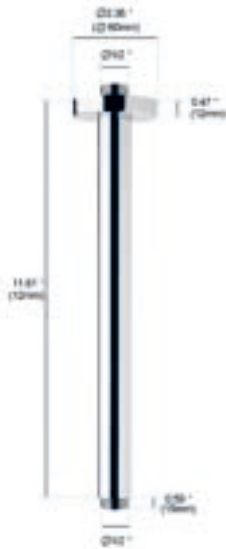

- Constructed of solid brass with metal escutcheon
- 1/2" NPT
- Seals included

Chrome

4702 1 00 2 \$77.00

Brushed Nickel

4702 1 20 2 \$118.00

in2aqua ceiling shower arm XL, 12"

- Constructed of solid brass with metal escutcheon
- 1/2" NPT
- Seals included