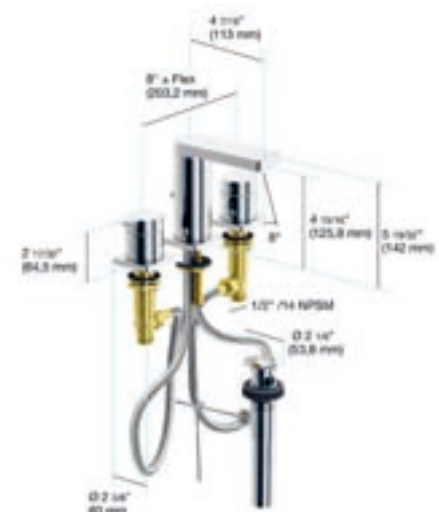

Chrome

1197 1 00 2
\$894.00

Brushed Nickel

1197 1 20 2
\$1082.00

Matte Black

1197 1 70 2
\$1112.00

BATH RIVA X | Playful flow design that evokes nature's vitality

in2aqua Riva X pressure balance valve trim kit, with manual diverter