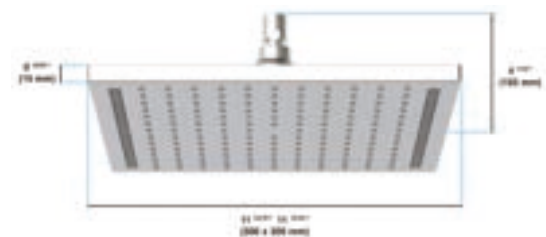

LED Smart Technology
H₂O Powered