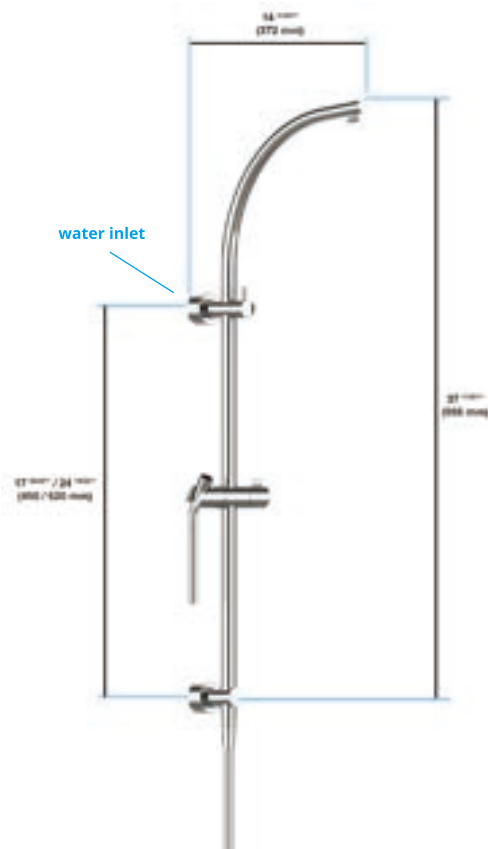

in2aqua PS - Finesse

- System 3-way diverter: shower head, hand shower or combined shower head and hand shower
- Hand shower high resistance slide bar
- Adjustable distance between wall mounts
- 150 cm / 59" shower hose
- EN 1113 swivel connection

Chrome

4900 1 00 2 $871.00

Brushed Nickel

4900 1 20 2 $1306.00

Note: Hand shower and shower head need to be ordered separately.

Please order hand shower and shower head units within the min/max spray face diameter recommendations as follows:

- Hand shower - min. 1" max. 6"
- Shower head - min 4" max 12"