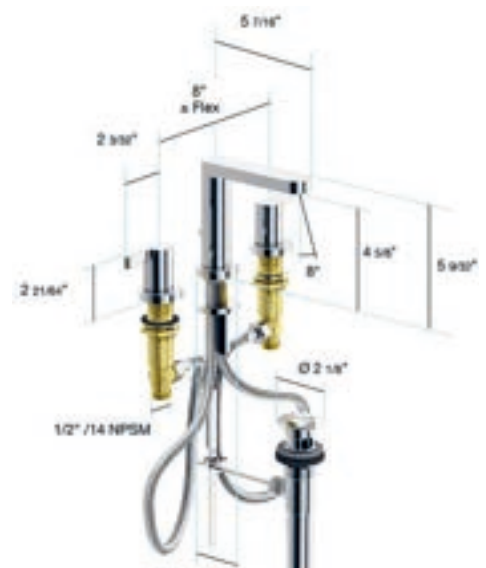

in2aqua
Bath EDGE

Chrome

Brushed Nickel

BATH EDGE | Bold forms made of clear harmonious lines that endure

in2aqua Edge one-hole single-lever basin mixer

- German Quality, Engineering & Design
- Faucet body constructed of solid brass
- Metal handle and escutcheon
- Go Pro lifetime faucet & finish warranty
- Neoperl flexible hose technology 9/16"-24 UNEF
- Metal pop-up drain included
- Single handle operation
- Flowrate 1.2 GPM
- Neoperl pivoting laminar stream
- CALGreen, WaterSense
- ASME A112.18.1, CSA B125.1
- NSF/ANSI 61

Chrome
1023 1 00 2
\$570.00

Brushed Nickel
1023 1 20 2
\$647.00

in2aqua Edge widespread

- German Quality, Engineering & Design
- Faucet body constructed of solid brass
- Metal handles and escutcheons
- Go Pro lifetime faucet & finish warranty
- Double handle operation - handles rest on 1/4 turn valves
- ADA compliant
- Fluehs valving (made in Germany)
- Neoperl flexible hose technology
- Metal pop up drain included
- Flowrate 1.2 GPM
- Neoperl pivoting laminar stream
- Connection 1/2"/14 NPSM
- CALGreen, WaterSense
- ASME A112.18.1, CSA B125.1
- NSF/ANSI 61

Chrome
1014 1 00 2
\$731.00

Brushed Nickel
1014 1 20 2
\$899.00

in2aqua Edge one-hole single-lever vessel mixer

- German Quality, Engineering & Design
- Faucet body constructed of solid brass
- Metal handle and escutcheon
- Go Pro lifetime faucet & finish warranty
- Neoperl flexible hose technology 9/16"-24 UNEF
- Single handle operation
- Flowrate 1.2 GPM
- Neoperl pivoting laminar stream
- CALGreen, WaterSense
- ASME A112.18.1, CSA B125.1
- NSF/ANSI 61