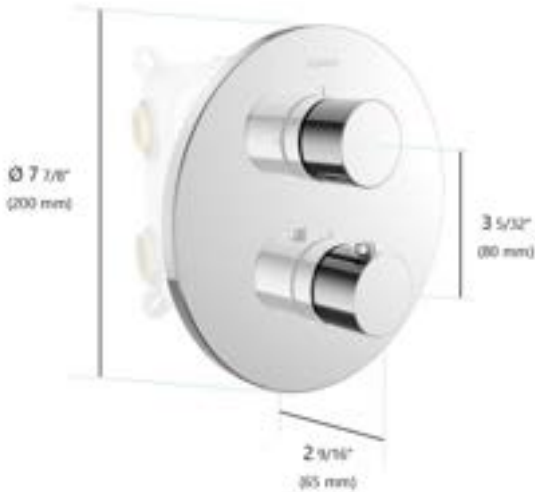

BATH STRATA | Bold accents for strong design character

in2aqua Urban thermostatic valve trim kit with integrated stop, volume control and manual diverter

- Thermostatic cartridge, shut-off/diverter valve
- Volume control and diverter for 2 independent outlets with pipe loop
- Anti-scald 100° safety stop
- Metal trim and handles
- CALGreen

Chrome
1408 2 00 0
$458.00

Brushed Nickel
1408 2 20 0
$505.00

Matte Black
1408 2 70 0
$548.00

Requires rough-in valve
1491 2 98 2
$589.00