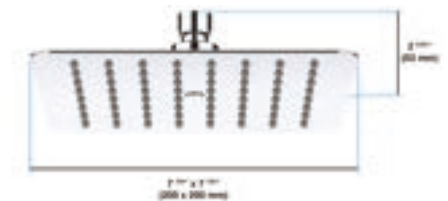

in2aqua Urban X flat shower head, 8"

- Ultra slim design
- Minimalistic, timeless, clean design
- 200 x 200 mm / 7.8" x 7.8"
- Intelligent water distribution resulting in minimal water consumption while maintaining excellent shower comfort
- Nikles "Easy-to-Clean"
- Energy saving
- 1.75 GPM flow limiter
- Swivel adjustment ball
- Stainless steel
- CEC Compliant

Chrome		
	4015 1 00 2	$285.00
Brushed Nickel		
	4015 1 20 2	$350.00
Matte Black *		
	4015 1 70 2	$414.00

*Extended nozzles