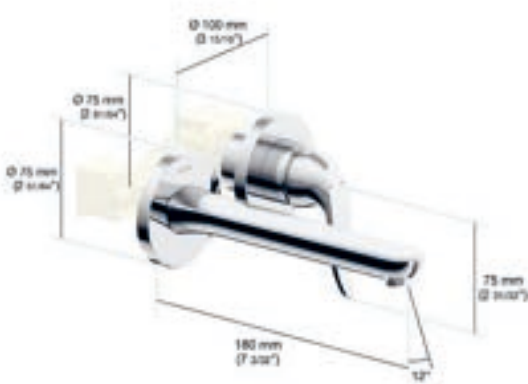

**in2aqua Style 2-hole in-wall
for wash basin**

- German Quality, Engineering & Design
- Go Pro lifetime faucet & finish warranty
- Spout constructed of solid brass
- Plasma coated ceramic disc
- Single handle operation
- Installation: 2-hole; wall
- Metal handle, sleeve and escutcheon
- Flowrate 1.2 GPM
- Neoperl aerator
- CALGreen, WaterSense
- ASME A112.18.1, CSA B125.1
- NSF/ANSI 61

Chrome
1030 2 00 2
$315.00

Brushed Nickel
1030 2 20 2
$384.00

Requires rough-in valve
1112 2 99 2
$496.00