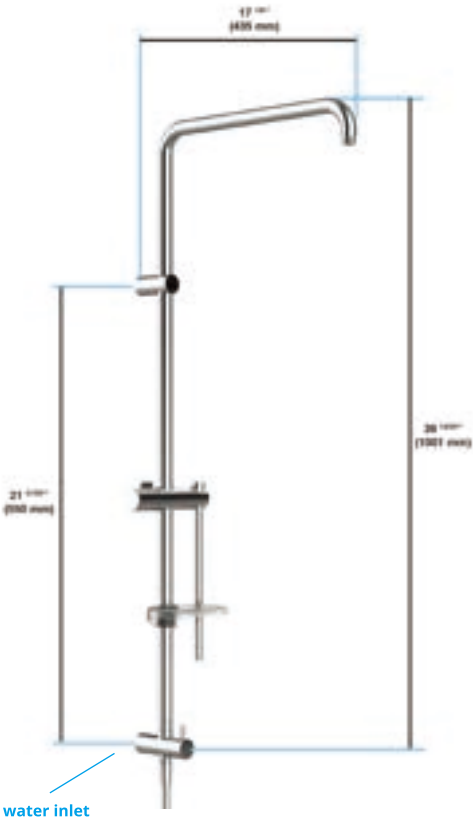

IN2AQUA PERFORMANCE SHOWERS

in2aqua PS – Techno C

- System 3-way diverter: shower head, hand shower or combined shower head and hand shower
- High resistance slide bar
- Adjustable distance between wall mounts
- Hose 150 cm / 59" shower hose
- EN 1113 swivel connection

Chrome		
4903 1 00 2		$682.00
Brushed Nickel		
4903 1 20 2		$1024.00

Note: Hand shower and shower head need to be ordered separately.

Please order hand shower and shower head units within the min/max spray face diameter recommendations as follows:

- Hand shower - min. 1" max. 6"
- Shower head - min 4" max 12"