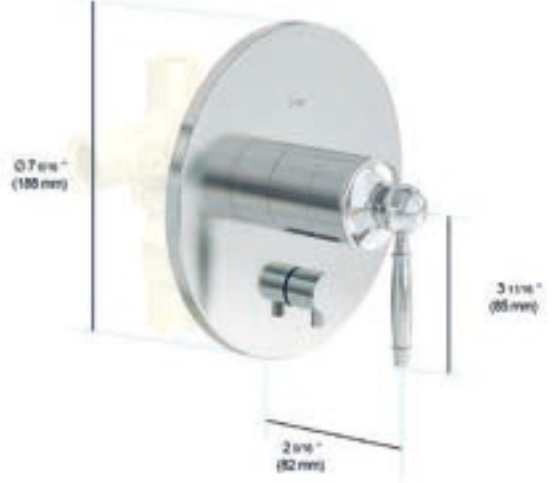

BATH CLASSIC | Timeless and elegant designs of yesteryear,
crafted with cutting edge technology

in2aqua Classic pressure balance valve trim kit, with manual diverter

- German Quality, Engineering & Design
- Go Pro lifetime faucet & finish warranty
- Metal handle and escutcheon
- Single handle operation
- ADA compliant
- Anti scald valve with hot water limiter
- Manual diverter remains at last set port after shut off

Chrome
1320 2 00 0
$305.00

Brushed Nickel
1320 2 20 0
$371.00

Requires rough-in valve
1195 2 99 2
$523.00

or CALGreen option
1196 2 99 2
$542.00