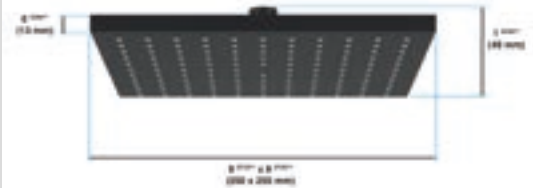

in2aqua Urban X shower head, 10"

- Minimalistic, timeless, clean design
- 250 x 250 mm / 10" x 10"
- ADA compliant
- 1.75 GPM flow limiter
- Nikles "Easy-to-Clean"
- 1/2" NPT

Matte Black

4020 1 70 2

$274.00