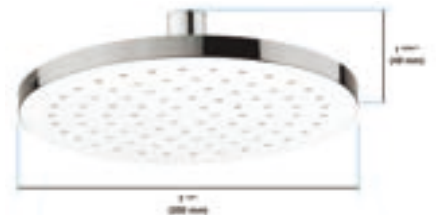

in2aqua shower head, 8", chrome

- Minimalistic, timeless, clean design
- Ø 200 mm / Ø 7.87"
- Intelligent water distribution resulting in minimal water consumption while maintaining excellent shower comfort
- Nikles "Easy-to-Clean" technology
- Energy saving
- 2.5 GPM flow limiter
- Swivel adjustment ball

Chrome

4070 1 00 2

$207.00