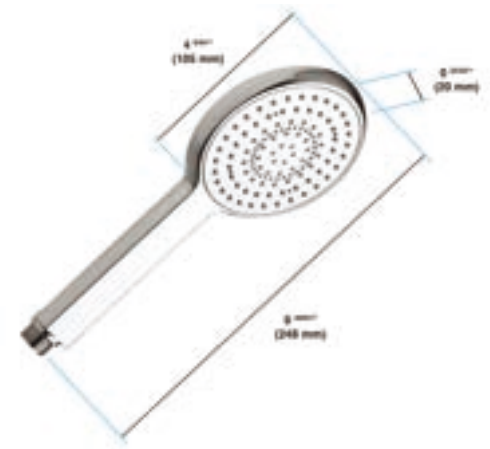

HAND SHOWERS

in2aqua hand shower, 4", 1-spray

- Up-to-date, organic design
- Chrome-plated spray plate
- Ø 105 mm / 4"
- Airdrop© technology - with patented air/water mixing system assuring a soft and refreshing shower
- Nikles "Easy-to-Clean"
- Energy saving
- 1.75 GPM flow limiter
- Chrome-plated
- CEC compliant

Chrome

4062 1 00 2

$136.00