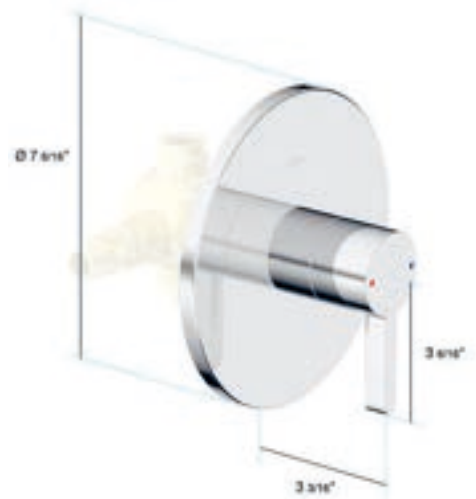

in2aqua Edge pressure balance valve trim kit, without diverter

- German Quality, Engineering & Design
- Go Pro lifetime faucet & finish warranty
- Metal handle and escutcheon
- Single handle operation
- ADA compliant
- Anti scald valve with hot water limiter

Chrome
1017 2 00 0
$297.00

Brushed Nickel
1017 2 20 0
$392.00

Requires rough-in valve
1194 2 99 2
$442.00