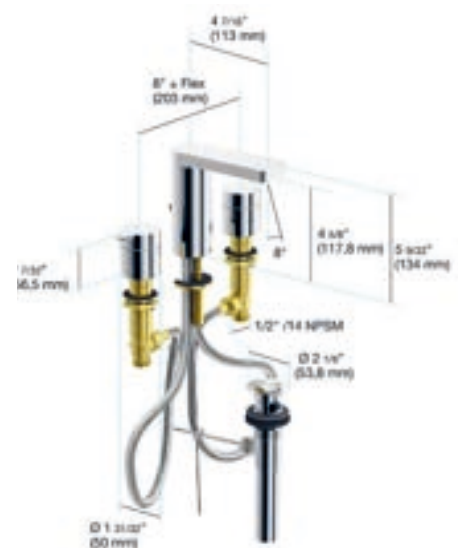

Chrome

1297 1 00 2
\$750.00

Brushed Nickel

1297 1 20 2
\$940.00

Matte Black

1297 1 70 2
\$994.00

BATH RIVA | Design fusion that is sensual in its detail

in2aqua Riva pressure balance valve trim kit, with manual diverter