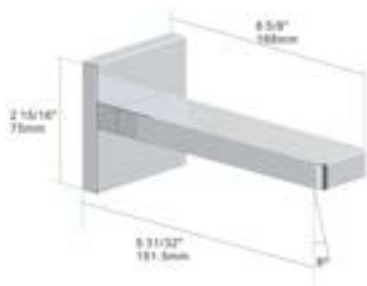

in2aqua Urban X tub spout

- German Quality, Engineering & Design
- Spout constructed of solid brass
- Go Pro lifetime faucet & finish warranty
- Installation: wall
- Neoperl pivoting laminar stream
- ASME A112.18.1, CSA B125.1
- Connection 1/2"/14 NPT

Chrome
1225 1 00 2
$153.00

Brushed Nickel
1225 1 20 2
$191.00

Matte Black
1225 1 70 2
$245.00