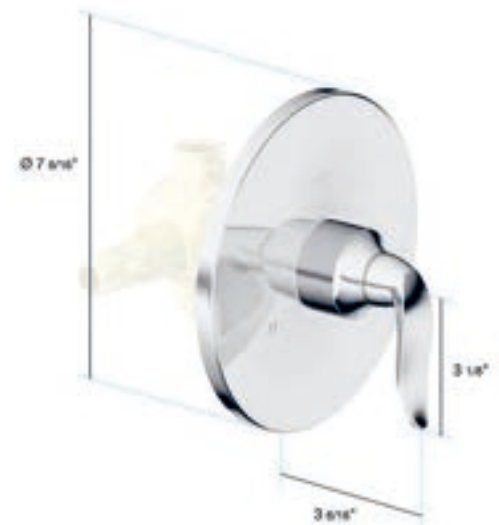

in2aqua Style pressure balance valve trim kit, without diverter

- German Quality, Engineering & Design
- Metal handle and escutcheon
- Go Pro lifetime faucet & finish warranty
- Single handle operation
- ADA compliant
- Anti scald valve with hot water limiter

Chrome
1012 2 00 0
$289.00

Brushed Nickel
1012 2 20 0
$262.00

Requires rough-in valve
1194 2 99 2
$442.00