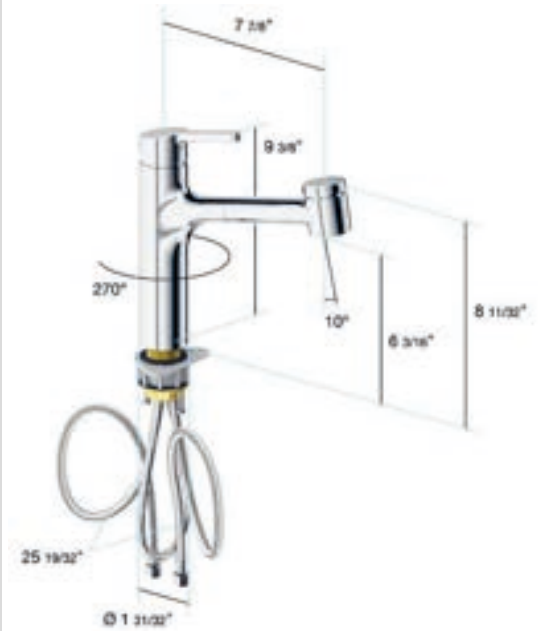

KITCHEN

in2aqua Edge single-lever kitchen faucet with swivel spout, pull-out spray

- German Quality, Engineering & Design
- Faucet body constructed of solid brass
- Metal handle and escutcheon
- Spout swivels 270 degrees for increased comfort
- Pro installation qualifies for in2aqua's limited lifetime faucet & finish warranty
- Single handle operation utilizing greaseless ceramic disc technology
- ADA compliant
- Low lead compliant - meeting federal and state regulations for lead content
- Locking push button control to switch from regular flow to spray
- Neoperl flexible hose technology 9/16"-24 UNEF
- High Performance 2 function with non-metallic pull-out spray with position lock
- Easy to clean silicon nozzles that can be easily cleaned inside & out
- Code compliant
- Extra long flexible supply lines (25 1/2")
- Counterweight to help retract metal hose with little effort
- ASME A112.18.1, CSA B125.1, NSF/ANSI 61
- Max flow 1.8 GPM

Chrome
6010 1 00 2
$715.00

Stainless Steel
6010 1 80 2
$860.00