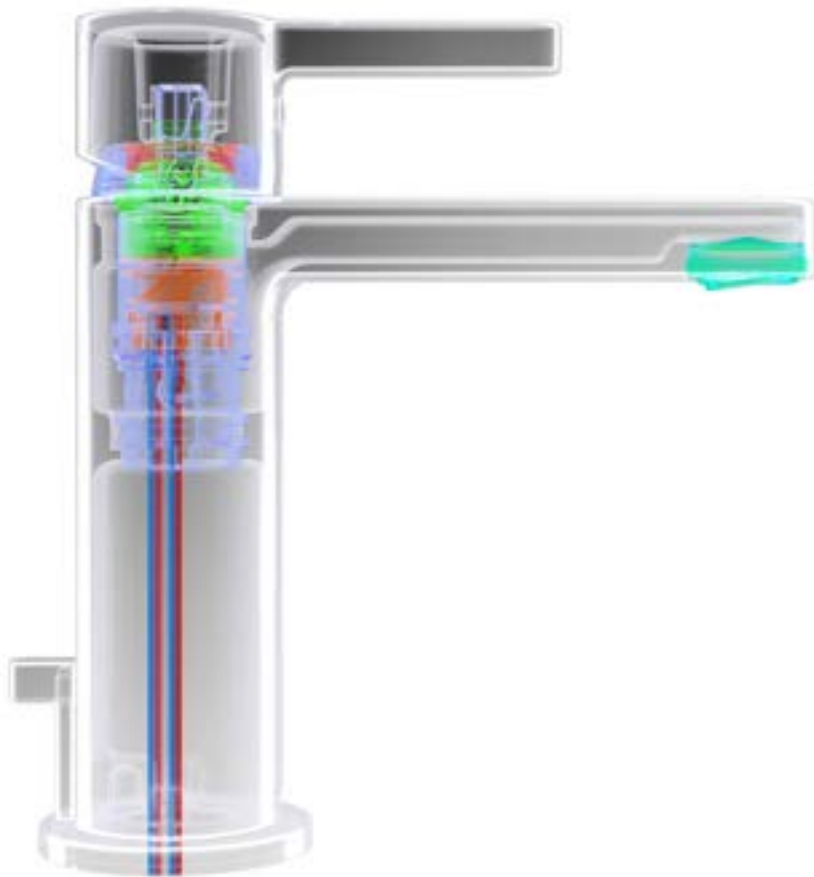

in2aqua

Stellar faucets made with
quality components

Pure water is the foundation of all life. At in2aqua, we strive to create stellar products that are made for the user in the most safe and reliable way. We are committed to design excellence and improving our high quality on a continuous basis.

All our products are engineered with EN 817, EN 1111, NSF/ANSI61, ASME A112.18.1-2012, CSA B125.1-12 in mind and meet or exceed North American standards.