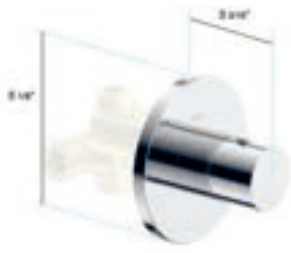

in2aqua thermostatic valve trim

- German Quality, Engineering & Design
- Go Pro lifetime faucet & finish warranty
- Metal handle and escutcheon with diverter knob
- Safety button for hot water with override

Chrome
1040 2 00 0
$245.00

Brushed Nickel
1040 2 20 0
$285.00

Requires rough-in valve
1115 2 99 2
$576.00