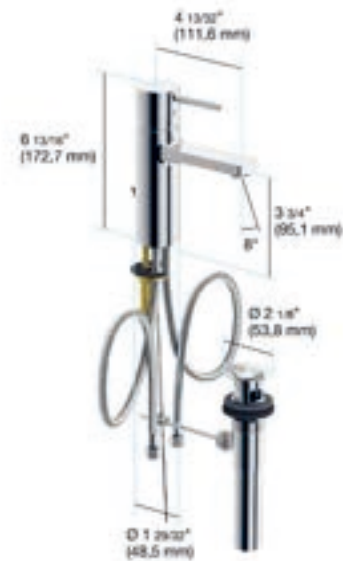

BATH LANA | Uncompromising minimalism and aesthetic

in2aqua Lana single-lever basin mixer

- German Quality, Engineering & Design
- Faucet body constructed of solid brass
- Metal handle and escutcheon
- Go Pro lifetime faucet & finish warranty
- Neoperl flexible hose technology 9/16"-24 UNEF
- Metal pop-up drain included
- Single handle operation
- Flowrate 1.2 GPM
- Neoperl pivoting laminar stream
- CALGreen, WaterSense
- ASME A112.18.1, CSA B125.1
- NSF/ANSI 61

Chrome
1222 1 00 2
$653.00

Brushed Nickel
1222 1 20 2
$699.00

Matte Black
1222 1 70 2
$786.00