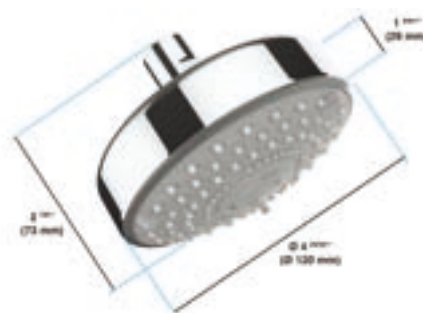

in2aqua shower head, 4 3/4", 3-spray

- Minimalistic, timeless, clean design
- Ø 120 mm / Ø 4.23"
- Intelligent water distribution resulting in minimal water consumption while maintaining excellent shower comfort
- 3 adjustable sprays: rain, hard rain and booster massage functions
- Click-Position System
- Nikles "Easy-to-Clean"
- Energy saving
- 1.75 GPM flow limiter
- Swivel adjustment ball
- CEC Compliant

Chrome	4029 1 00 2	$154.00
Brushed Nickel	4029 1 20 2	$224.00
Matte Black	4029 1 70 2	$238.00