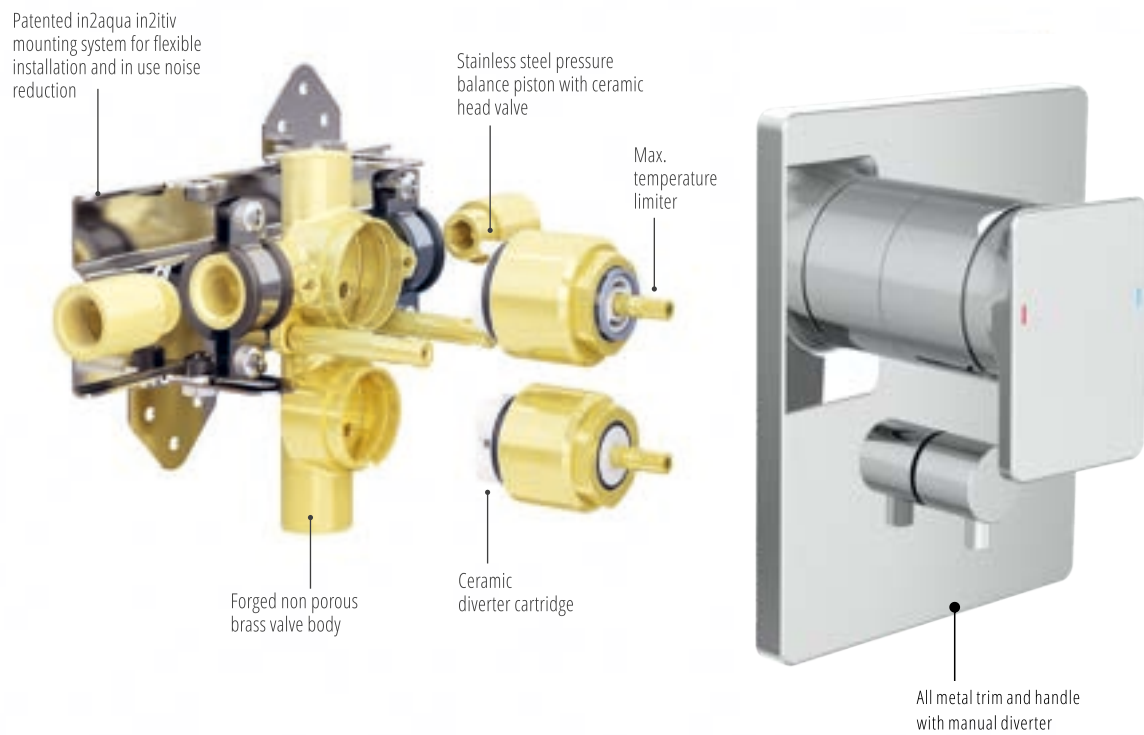

in2itiv

Awarded the
AIT Innovation Prize

**"Architecture +
Technology"**

ISH Frankfurt, Germany

in2aqua

- 1 The rough-in mounting system that allows for easy wall depth adjustments and compensates for uneven mounting surfaces.
- 2 Sturdy clamping system with quick connects. Flame retardant metal mounting system.
- 3 The in2itiv system decouples the valve from the mounting wall thus reducing noise transfer when in operation.
- 4 As an added feature, the polymer box provides extra protection against potential drips that can come from the shower area during operation or maintenance of the valve. The box design and trim kit allow water to safely exit the inner wall to the shower area.

Thin Wall Adapter

in2aqua

in2aqua eurobalance

The perfect balance of function, form & flow

ROUGH-INS in2itiv

in2aqua 4-port pressure balance valve (eurobalance), with manual diverter

1195 2 99 2
\$523.00

- German Quality, Engineering & Design
- Go Pro lifetime faucet & finish warranty
- Built-in service ball stops for convenience
- Designed to prevent cross flow and reduce water hammer
- 1/2" NPT female connections
- Protection against scalding and cold water shock
- Stainless steel piston compensates for water pressure fluctuations
- Cold water supply failure .05 gpm within 5 seconds
- Temperature control within 3°F (1.78°C) of set point
- Reversible cartridge allows back to back installation, eliminating additional piping
- Shallow valve body suitable for thin wall installations
- Manual diverter allows for setting to stay in place after use
- Proven technology reduces replacement parts and trouble shooting
- Flow rate: 6 GPM at 50 PSI / tub
- Flow rate: 4.6 GPM at 50 PSI / shower
- Approved to ASME A112.18.1, CSA B125, and ASSE 1016 standards