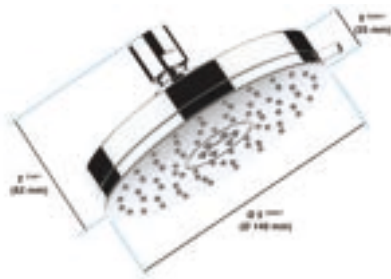

Chrome

4004 1 00 2

\$212.00

Brushed Nickel

4004 1 20 2

\$309.00

in2aqua shower head, 5 1/2", 2-spray

- Minimalistic, timeless, clean design
- Chrome-plated spray plate
- Ø 140 mm / Ø 5.5"
- Airdrop© technology - with patented air/water mixing system assuring a soft and refreshing shower
- Nikles "Easy-to-Clean"
- Energy saving
- 1.75 GPM flow limiter
- Swivel adjustment ball
- Dual function
- CEC compliant