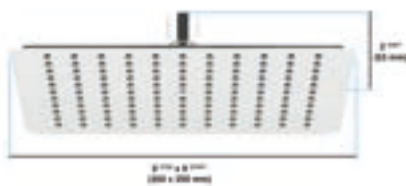

Chrome

4017 1 00 2

\$443.00

Brushed Nickel

4017 1 20 2

\$709.00

in2aqua Urban X flat shower head, 10 "

- Ultra flat design
- Minimalistic, timeless, clean design
- 250 x 250 mm / 9.8" x 9.8"
- Intelligent water distribution resulting in minimal water consumption while maintaining excellent shower comfort
- Nikles "Easy-to-Clean"
- Energy saving
- 2.5 GPM flow limiter
- Adjustable
- Highly gloss stainless steel