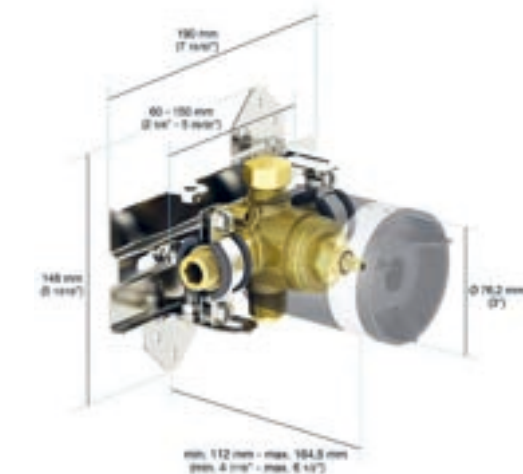

in2aqua in2itiv motion 2 independent functions or combo diverter with shut-off rough-in

- German Quality, Engineering & Design
- Go Pro lifetime faucet & finish warranty
- Pre-mixed water up to two separate functions
- Positive detent assists user in finding desired setting
- Volume control for each function
- Shut off position included
- Fluehs ceramic disc technology
- Flow rate: 10.5 GPM at 45 PSI
- Connection 1/2" NPT
- ASME A112.18.1, CSA B125 and ASSE 1016 standards compliant
- Sound decoupled rough in according to DIN 4109

1114 2 99 2
$310.00

or CALGreen compliant option
(no combo)
1125 2 99 2
$315.00