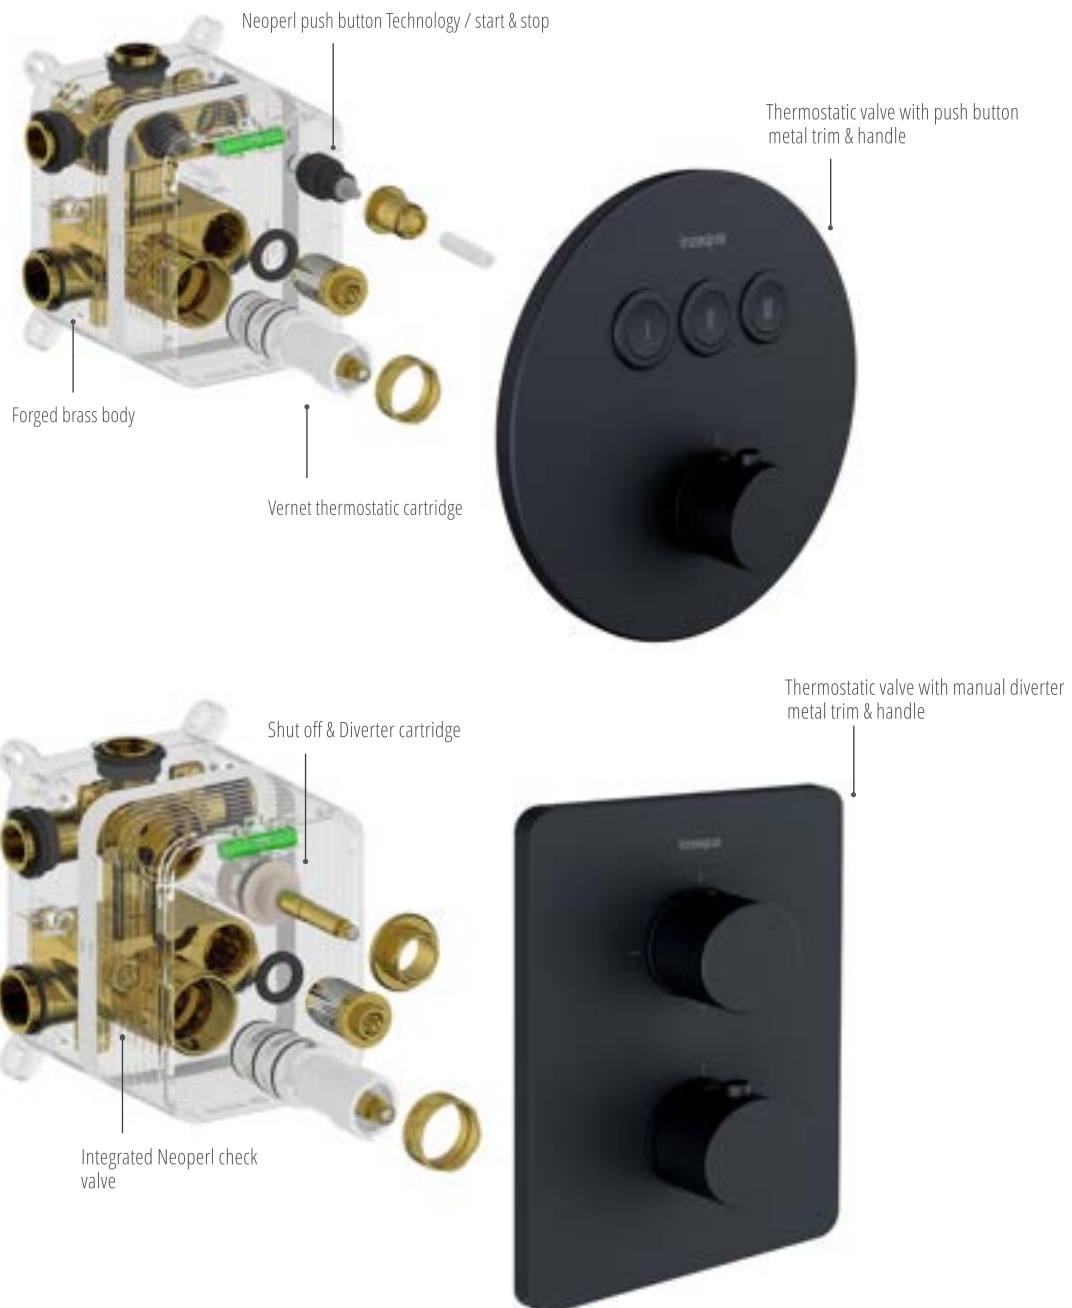

1113 2 99 2
\$257.00

in2aqua in2itiv single-lever rough-in for wall mounted installation

- German Quality, Engineering & Design
- Go Pro Lifetime faucet & finish warranty
- Sound decoupled rough in according to DIN 4109
- Removable plastic water guard
- Temperature setting on ceramic cartridge for add safety
- Flexible coupling of valve to eliminate stress in system
- Water guard pad included
- Connection: NPT 1/2"
- ASME A112.18.1, CSA B125 and ASSE 1016 standards compliant

1112 2 99 2
\$496.00

in2aqua

in2aqua eurotherm

The perfect balance of function, form & flow

ROUGH-INS in2itiv

in2aqua thermostatic valve (eurotherm) with push-button control/start & stop

- Push-button on/off control for 1 and up to 3 outlets
- Outlets may be operated simultaneously
- Flow: 7.1 GPM (26.8 L/Min) Ttl. / 5.1 GPM (19.3 L/Min) per outlet
- Anti-scald 100° safety stop
- Forged brass body with 3/4" inlets / 1/2" outlets
- Vernet thermostatic control cartridge
- Service box and mud guard with integrated balance tool for optimal installation and rough alignment
- 1 push-button is CALGreen