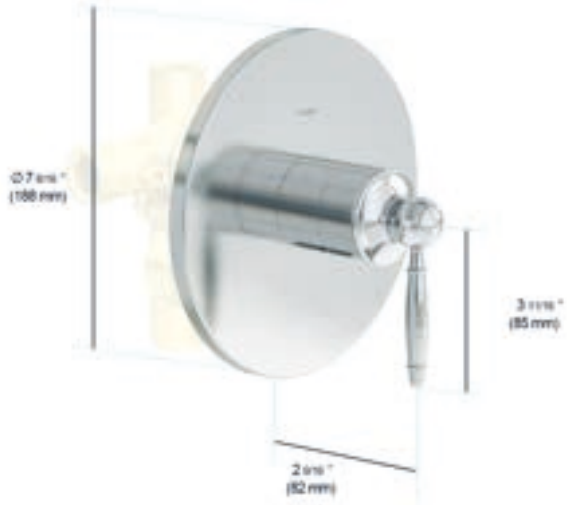

in2aqua Classic pressure balance valve trim kit, without diverter

- German Quality, Engineering & Design
- Metal handle and escutcheon
- Go Pro lifetime faucet & finish warranty
- Single handle operation
- ADA compliant
- Anti scald valve with hot water limiter

Chrome
1007 2 00 0
$277.00

Brushed Nickel
1007 2 20 0
$334.00

Requires rough-in valve
1194 2 99 2
$442.00