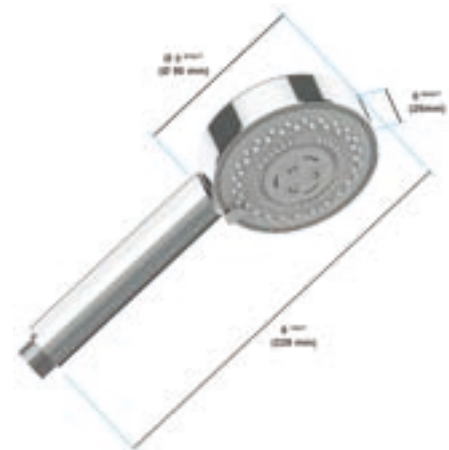

\$155.00

in2aqua rectangular hand shower, 1-spray

- Ultra slim design
- Minimalistic, timeless, clean design
- 50x100 mm / 1.97" x 3.94" spray plate
- Nikles "Easy-to-Clean"
- Energy saving
- 1.75 GPM flow limiter
- CEC Compliant