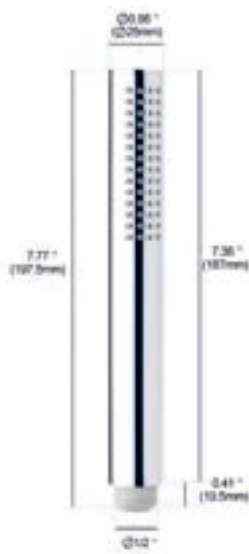

in2aqua round hand shower stick

- Straight, clean, smooth
- Constructed of solid brass
- CALGreen 1.8 GPM flow rate
- ASME A112.18.1, CSA B125.1
- 1/2" NPT
- Nikles "Easy-to-Clean"

Chrome

4019 1 00 2 $97.00

Brushed Nickel

4019 1 20 2 $135.00

Matte Black

4019 1 70 2 $130.00