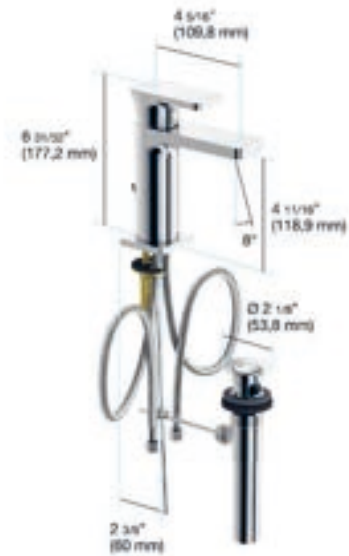

BATH STRATA X | Harmonious elegance through geometric design

in2aqua Strata X single-lever basin mixer

- German Quality, Engineering & Design
- Faucet body constructed of solid brass
- Metal handle and escutcheon
- Go Pro lifetime faucet & finish warranty
- Neoperl flexible hose technology 9/16"-24 UNEF
- Metal pop-up drain included
- Single handle operation
- Flowrate 1.2 GPM
- Neoperl pivoting laminar stream
- CALGreen, WaterSense
- ASME A112.18.1, CSA B125.1
- NSF/ANSI 61

Chrome
1175 1 00 2
$688.00

Brushed Nickel
1175 1 20 2
$842.00

Matte Black
1175 1 70 2
$883.00