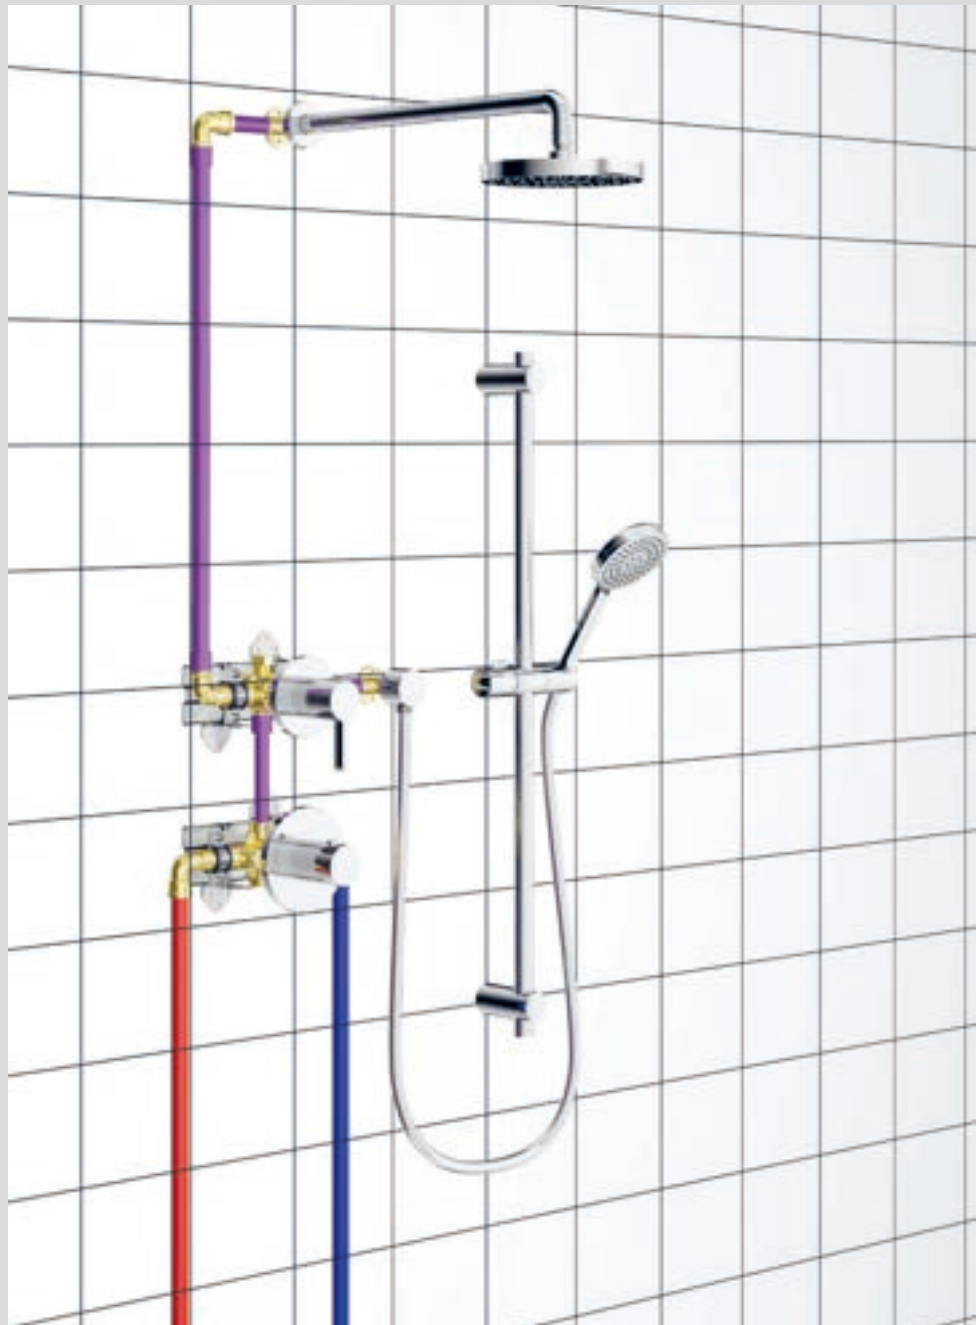

1003 2 99 2
\$540.00

in2aqua Classic/Style 4-hole roman tub rough-in

- German Quality, Engineering & Design
- Faucet body constructed of solid brass
- Go Pro lifetime faucet & finish warranty
- Double handle operation - 1/4 turn valves
- ADA compliant
- Fluehs valving (made in Germany)
- BrassCraft flexible hose technology
- Flow rate: Style-up to 7 GPM
- Flow rate: Classic-up to 10 GPM
- ASME A112.18.1, CSA B125.1
- Connection 1/2"/14 NPSM

1002 2 99 2
\$521.00

in2aqua free standing tub filler rough-in valve

- German Quality, Engineering & Design
- Go Pro Lifetime faucet & finish warranty
- Adjustable to accommodate uneven floors
- Mud guard with min/max floor depth
- Rough can be installed and rotated to fit pipes
- Trim can be rotated 360 degrees
- ASME A112.18.1, CSA B125.1
- ASSE 1016 standards compliant
- Flowrate 6 GPM

1108 2 99 2
\$850.00

in2aqua

Separate diverter with shut off for maximum comfort

in2aqua's advanced multi port ceramic disc valve diverter combined with our high performance thermostatic valve guarantees an ergonomic and user friendly shower system. Our award winning in2itiv mounting system saves installation costs and reduces sound transfer to the back wall. Equally impressive is in2aqua's shower collection which utilizes Air Technology to enhance the showering experience and save water. All in all, in2aqua showers offer superior quality, performance and versatility.