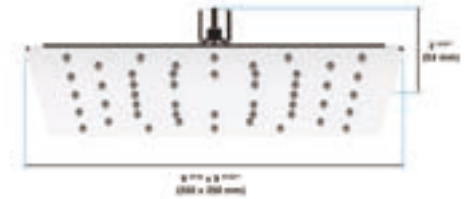

SHOWER HEADS

in2aqua Urban X flat shower head, 10"

- Ultra slim design
- Minimalistic, timeless, clean design
- 250 x 250 mm / 9.8" x 9.8"
- Intelligent water distribution resulting in minimal water consumption while maintaining excellent shower comfort
- Nikles "Easy-to-Clean"
- Energy saving
- 1.75 GPM flow limiter
- Swivel adjustment ball
- Highly gloss stainless steel
- CEC Compliant

Chrome		
	4042 1 00 2	$481.00
Brushed Nickel		
	4042 1 20 2	$488.00
Matte Black *		
	4042 1 70 2	$561.00

*Extended nozzles