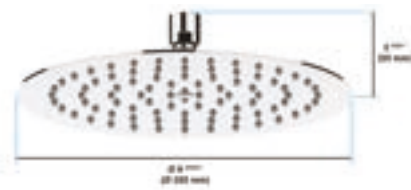

in2aqua flat shower head, 10"

- Ultra flat design
- Minimalistic, timeless, clean design
- Ø 250 mm / Ø 9.8"
- Intelligent water distribution resulting in minimal water consumption while maintaining excellent shower comfort
- Nikles "Easy-to-Clean"
- Energy saving
- 2.5 GPM flow limiter
- Swivel adjustment ball
- Highly gloss stainless steel

Chrome

4041 1 00 2 $429.00

Brushed Nickel

4041 1 20 2 $447.00

Matte Black *

4041 1 70 2 $513.00

*Extended nozzles