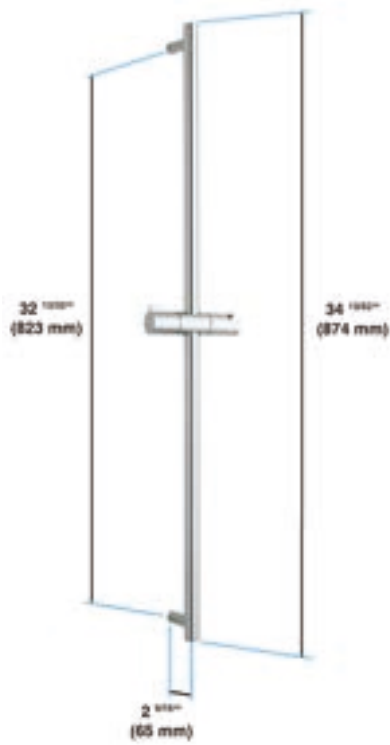

- Constructed of non metallic materials
- Mounting kit included

Chrome		
4025 1 00 2		\$23.00
Brushed Nickel		
4025 1 20 2		\$45.00
Matte Black		
4025 1 70 2		\$28.00

WALL BARS

in2aqua wall bar

- Minimalistic, timeless, clean design
- Ø 24 mm 90 cm / Ø 1" 35"
- Slider with knob lock and swivel support
- High resistance slide bar
- Easy installation