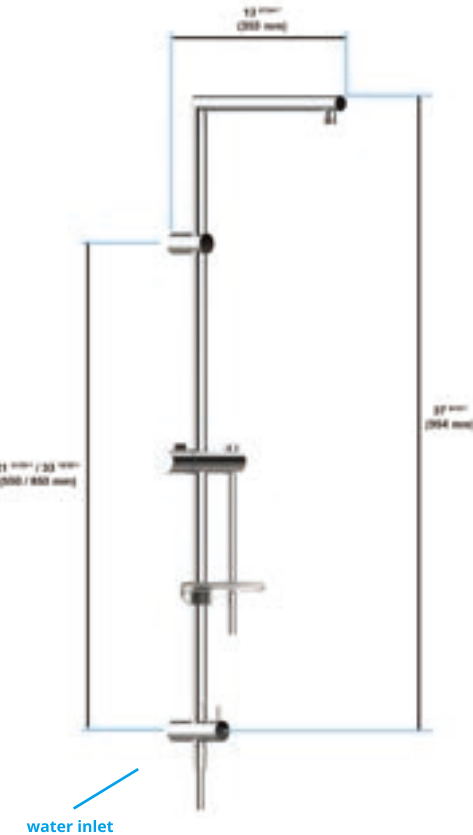

in2aqua PS – Techno S

- System 3-way diverter: shower head, hand shower or combined shower head and hand shower
- High resistance slide bar
- Adjustable distance between wall mounts
- Hose 150 cm / 59" shower hose
- EN 1113 swivel connection"

Chrome		
4904 1 00 2		$835.00

Note: Hand shower and shower head need to be ordered separately.

Please order hand shower and shower head units within the min/max spray face diameter recommendations as follows:

- Hand shower - min. 1" max. 6"
- Shower head - min 4" max 12"