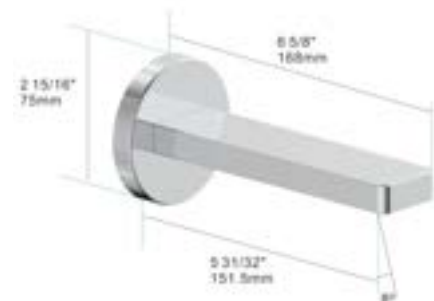

in2aqua Urban tub spout

- German Quality, Engineering & Design
- Spout constructed of solid brass
- Go Pro lifetime faucet & finish warranty
- Installation: wall
- Neoperl pivoting laminar stream
- ASME A112.18.1, CSA B125.1
- Connection 1/2"/14 NPT

Chrome
1224 1 00 2
$131.00

Brushed Nickel
1224 1 20 2
$169.00

Matte Black
1224 1 70 2
$207.00