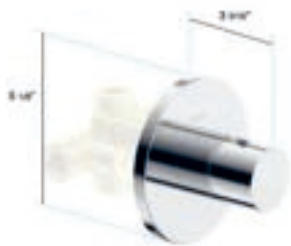

in2aqua thermostatic valve trim kit

- German Quality, Engineering & Design
- Go Pro lifetime faucet & finish warranty
- Metal handle and escutcheon with diverter knob
- Safety button for hot water with override

Chrome
1040 2 00 0
$245.00

Brushed Nickel
1040 2 20 0
$285.00

Requires rough-in valve
1115 2 99 2
$576.00