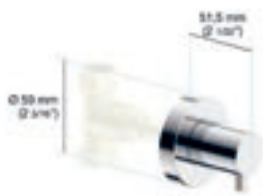

**in2aqua 1/2" shut-off/volume
control trim kit**

- German Quality, Engineering & Design
- Go Pro lifetime faucet & finish warranty
- Metal handle and escutcheon with diverter knob

Chrome
1097 2 00 0
$149.00

Brushed Nickel
1097 2 20 0
$174.00

Requires rough-in valve
1113 2 99 2
$257.00