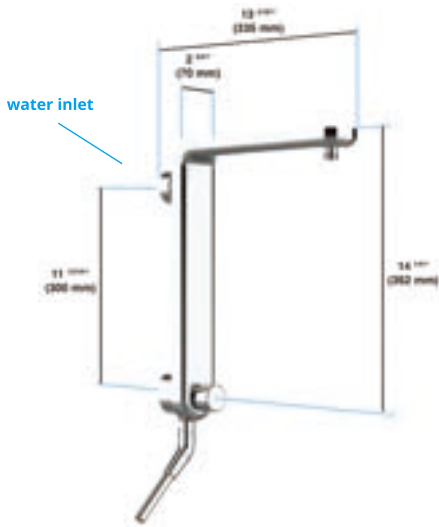

IN2AQUA PERFORMANCE SHOWERS

in2aqua PS - Retro

- System
- Contemporary, organic design
- Rounded edges
- 2-ways non-sharing diverter
- Minimalistic design
- Fix frontal wall bracket included
- Suitable for all hand showers
- 45° Offset included
- Hose 150 cm / 59" shower hose
- EN 1113 swivel connection

Chrome

4902 1 00 2 $849.00

Brushed Nickel

4902 1 20 2 $1273.00

Matte Black

4902 1 70 2 $1465.00

Note: Hand shower and shower head need to be ordered separately.

Please order hand shower and shower head units within the min/max spray face diameter recommendations as follows:

- Hand shower - min. 1" max. 6"
- Shower head - min 4" max 12"