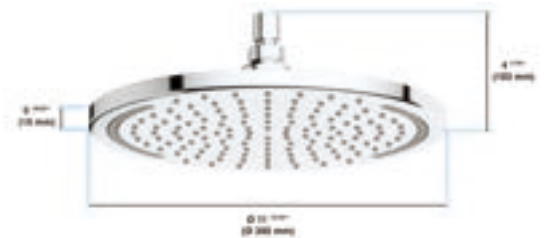

in2aqua shower head LED XL,12"

- Minimalistic, timeless, clean design
- Ø 300 mm / Ø 12"
- Intelligent water distribution resulting in minimal water consumption while maintaining excellent shower comfort
- Nikles "Easy-to-Clean"
- Energy saving
- 2.5 GPM flow limiter
- Swivel adjustment ball
- No electrical connection
- LED / turbine technology
- Chrome-plated

Chrome
4048 1 00 2 $663.00

LED Smart Technology
H₂O Powered

in2aqua Urban X shower head LED XL, 12"

- Minimalistic, timeless, clean design
- 300 x 300 mm / 12" x 12"
- Intelligent water distribution resulting in minimal water consumption while maintaining excellent shower comfort
- Nikles "Easy-to-Clean"
- Energy saving
- 2.5 GPM flow limiter
- Swivel adjustment ball
- No electrical connection
- LED / turbine technology
- Chrome-plated

Chrome
4047 1 00 2 $712.00