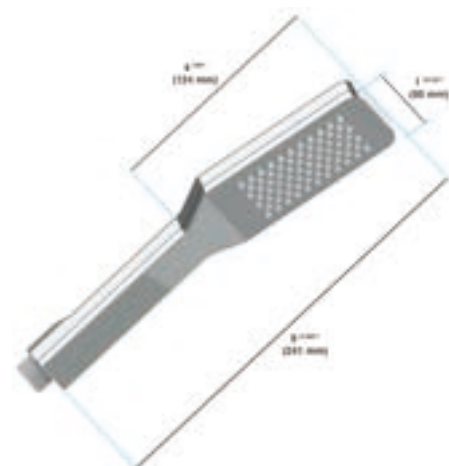

\$172.00

HAND SHOWERS

in2aqua square hand shower stick

- Straight, clean, smooth, rectangular design
- 30 mm x 200 mm
- 1.18" x 7.87"
- Wide angle spray plate
- Nikles "Easy-to-Clean"
- Energy saving
- 1.75 GPM flow limiter
- CEC compliant