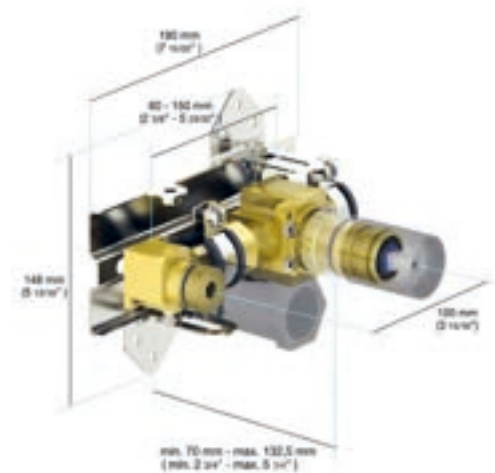

in2aqua in2itiv single-lever rough-in for wall mounted installation

- German Quality, Engineering & Design
- Go Pro Lifetime faucet & finish warranty
- Sound decoupled rough in according to DIN 4109
- Removable plastic water guard
- Temperature setting on ceramic cartridge for add safety
- Flexible coupling of valve to eliminate stress in system
- Water guard pad included
- Connection: NPT 1/2"
- ASME A112.18.1, CSA B125 and ASSE 1016 standards compliant

1112 2 99 2
$496.00