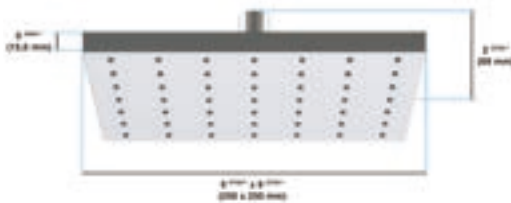

Matte Black

4032 1 70 2 $699.00