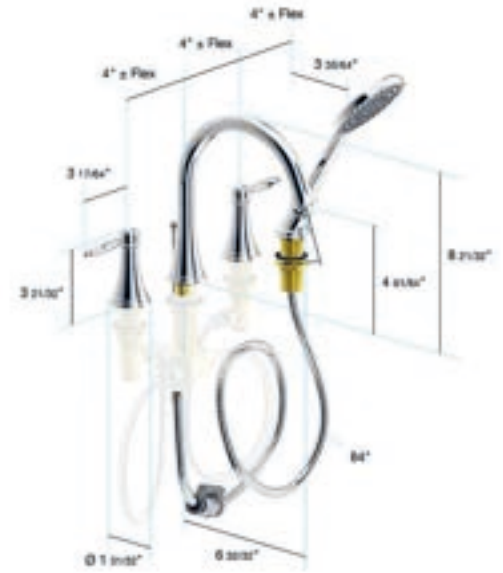

BATH CLASSIC | Timeless and elegant designs of yesteryear,
crafted with cutting edge technology

in2aqua Classic 4-hole roman tub trim kit

- German Quality, Engineering & Design
- Spout made of solid brass construction
- Metal handles and escutcheons
- Go Pro lifetime faucet & finish warranty
- Double handle operation - handles rest on 1/4 turn valves
- ADA compliant
- Includes performance hand shower with air technology
- ASME A112.18.1, CSA B125.1
- Metal shower hose included
- Flowrate 10 GPM
- Neoperl cache' aerator

Chrome
1005 2 00 0
$747.00

Brushed Nickel
1005 2 20 0
$1007.00

Requires rough-in valve
1002 2 99 2
$521.00