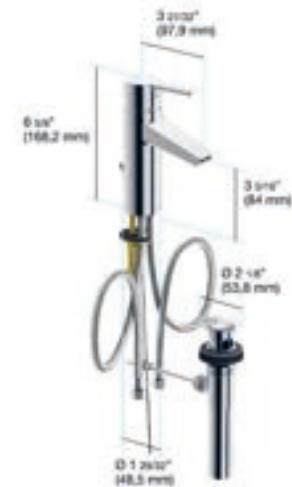

Chrome

1220 1 00 2
\$630.00

Brushed Nickel

1220 1 20 2
\$773.00

Matte Black

1220 1 70 2
\$827.00

in2aqua Riva single-lever joystick basin mixer

- German Quality, Engineering & Design
- Faucet body constructed of solid brass
- Metal joystick handle and escutcheon
- Go Pro lifetime faucet & finish warranty
- Neoperl flexible hose technology 9/16"-24 UNEF
- Metal pop-up drain included
- Single handle operation
- Flowrate 1.2 GPM
- Cascading waterfall stream
- CALGreen, WaterSense
- ASME A112.18.1, CSA B125.1
- NSF/ANSI 61