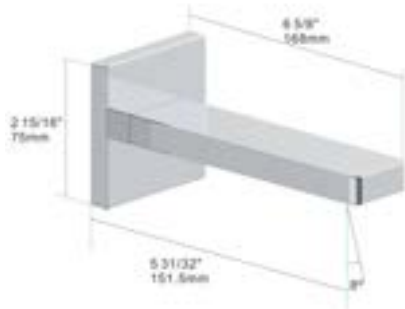

Brushed Nickel

1448 2 20 0
\$505.00

Matte Black

1448 2 70 0
\$548.00

Requires rough-in valve

1491 2 98 2
\$589.00

in2aqua Urban X tub spout

- German Quality, Engineering & Design
- Spout constructed of solid brass
- Go Pro lifetime faucet & finish warranty
- Installation: wall
- Neoperl pivoting laminar stream
- ASME A112.18.1, CSA B125.1
- Connection 1/2"/14 NPT