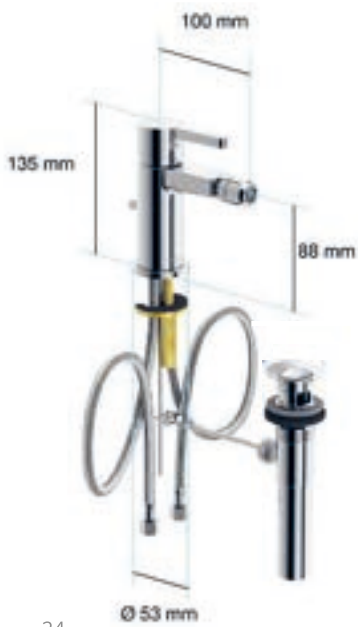

Chrome
1024 1 00 2
\$754.00

Brushed Nickel
1024 1 20 2
\$899.00

BATH EDGE | Bold forms made of clear harmonious lines that endure

in2aqua Edge single-hole side-lever basin mixer with pop-up

- German Quality, Engineering & Design
- Faucet body constructed of solid brass
- Metal handle and escutcheon
- Go Pro lifetime faucet & finish warranty
- Neoperl flexible hose technology 9/16"-24 UNEF
- Metal pop-up drain included
- Single handle operation with swivel spout
- Flowrate 1.2 GPM
- Neoperl pivoting laminar stream
- CALGreen, WaterSense
- ASME A112.18.1, CSA B125.1
- NSF/ANSI 61

Chrome
1045 1 00 2
\$653.00

Brushed Nickel
1045 1 20 2
\$790.00

in2aqua Edge 2-hole in-wall for wash basin

- German Quality, Engineering & Design
- Go Pro lifetime faucet & finish warranty
- Spout constructed of solid brass
- Plasma coated ceramic disc
- Single handle operation
- Installation: 2-hole; wall
- Metal handle, sleeve and escutcheon
- Flowrate 1.2 GPM
- Neoperl pivoting laminar stream
- CALGreen, WaterSense
- ASME A112.18.1, CSA B125.1
- NSF/ANSI 61

Chrome
1026 2 00 2
\$327.00

Brushed Nickel
1026 2 20 2
\$396.00

Requires rough-in valve
1112 2 99 2
\$496.00

in2aqua Edge single-lever bidet mixer

- German Quality, Engineering & Design
- Faucet body constructed of solid brass
- Go Pro lifetime faucet & finish warranty
- Flexible hose technology
- Metal pop-up drain included
- Single handle operation
- Neoperl Flow 1.2 GPM

Chrome
1025 1 00 2
\$475.00

Brushed Nickel
1025 1 20 2
\$550.00

BATH EDGE | Bold forms made of clear harmonious lines that endure

in2aqua Edge pressure balance valve trim kit, with manual diverter

- German Quality, Engineering & Design
- Go Pro lifetime faucet & finish warranty
- Metal handle and escutcheon
- Single handle operation
- ADA compliant
- Anti scald valve with hot water limiter
- Manual diverter remains at last set port after shut off