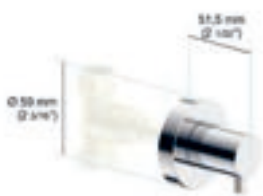

in2aqua 1/2" shut-off/volume control trim kit

- German Quality, Engineering & Design
- Go Pro lifetime faucet & finish warranty
- Metal handle and escutcheon with diverter knob

Chrome
1097 2 00 0
$149.00

Brushed Nickel
1097 2 20 0
$174.00

Requires rough-in valve
1113 2 99 2
$257.00