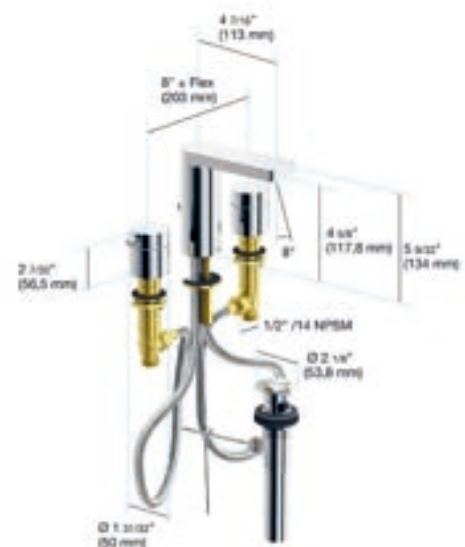

in2aqua Lana widespread

- German Quality, Engineering & Design
- Faucet body constructed of solid brass
- Metal handles and escutcheons
- Go Pro lifetime faucet & finish warranty
- Double handle operation - handles rest on 1/4 turn valves
- ADA compliant
- Fluehs valving (made in Germany)
- Neoperl flexible hose technology
- Flowrate 1.2 GPM
- Neoperl pivoting laminar stream
- CALGreen, WaterSense
- ASME A112.18.1, CSA B125.1
- NSF/ANSI 61

Chrome
1299 1 00 2
$836.00

Brushed Nickel
1299 1 20 2
$1036.00

Matte Black
1299 1 70 2
$1091.00