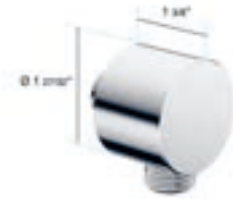

WALL ELBOWS

in2aqua wall outlet

- Constructed of internal brass outside chrome ABS with non metallic escutcheon
- Backflow preventer
- 1/2" NPT wall thread / G1/2" shower thread
- Seals included

Chrome	4701 1 00 2	$75.00
Brushed Nickel	4701 1 20 2	$112.00
Matte Black	4701 1 70 2	$164.00