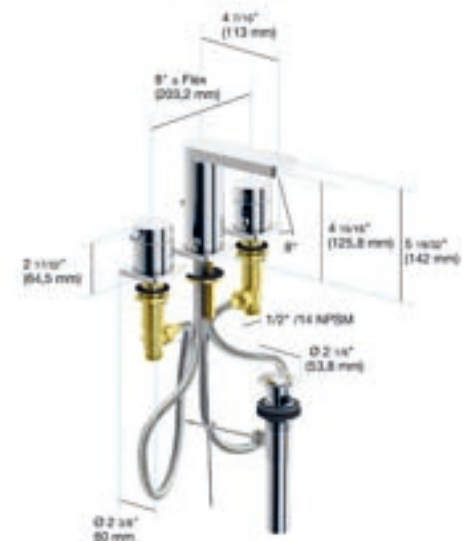

\$1101.00

BATH LANA X | Individuality assured yet highly functional

in2aqua Lana X pressure balance valve trim kit, with manual diverter

- German Quality, Engineering & Design
- Go Pro lifetime faucet & finish warranty
- Metal handle and escutcheon
- Single handle operation
- ADA compliant
- Anti scald valve with hot water limiter
- Manual diverter remains at last set port after shut off