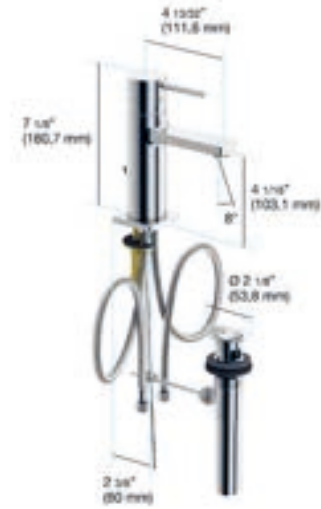

\$839.00

in2aqua Lana X single-lever joystick basin mixer

- German Quality, Engineering & Design
- Faucet body constructed of solid brass
- Metal joystick handle and escutcheon
- Go Pro lifetime faucet & finish warranty
- Neoperl flexible hose technology 9/16"-24 UNEF
- Metal pop-up drain included
- Single handle operation
- Flowrate 1.2 GPM
- Neoperl pivoting laminar stream
- CALGreen, WaterSense
- ASME A112.18.1, CSA B125.1
- NSF/ANSI 61