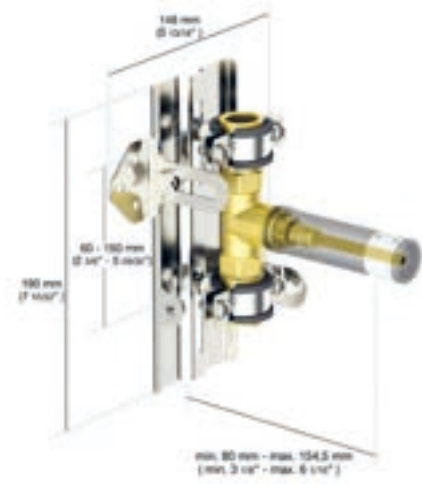

ROUGH-INS in2itiv

in2aqua in2itiv 1/2" shut-off/ volume control valve rough-in

- German Quality, Engineering & Design
- Go Pro Lifetime faucet & finish warranty
- Sound decoupled rough in according to DIN 4109
- Removable plastic water guard
- Water guard pad included
- Connection: NPT 1/2"
- ASME A112.18.1, CSA B125 and ASSE 1016 standards compliant

1113 2 99 2
$257.00