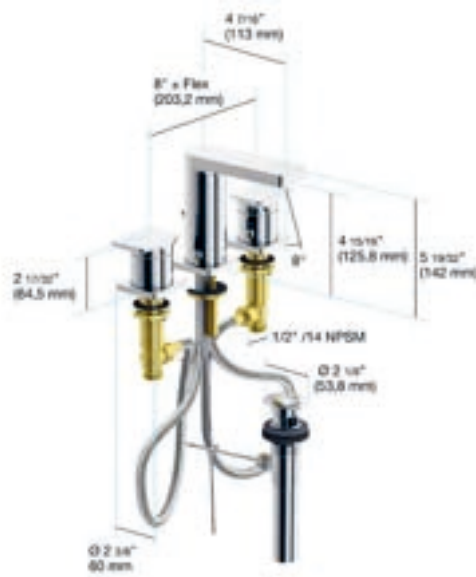

Chrome
1172 1 00 2
\$496.00

Brushed Nickel
1172 1 20 2
\$698.00

Matte Black
1172 1 70 2
\$752.00

BATH STRATA X | Harmonious elegance through geometric design

in2aqua Strata X widespread

- German Quality, Engineering & Design
- Faucet body constructed of solid brass
- Metal handles and escutcheons
- Go Pro lifetime faucet & finish warranty
- Double handle operation - handles rest on 1/4 turn valves
- ADA compliant
- Fluehs valving (made in Germany)
- Neoperl flexible hose technology
- Metal pop-up drain included
- Flowrate 1.2 GPM
- Neoperl pivoting laminar stream
- Connection 1/2" / 14 NPSM
- CALGreen, WaterSense
- ASME A112.18.1, CSA B125.1
- NSF/ANSI 61