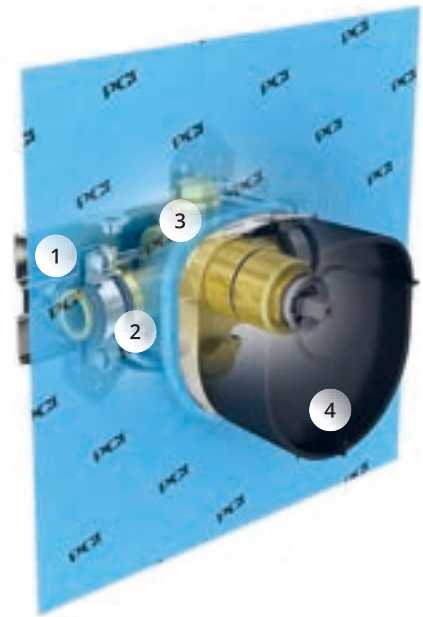

in2itiv

Awarded the
AIT Innovation Prize

**"Architecture +
Technology"**

ISH Frankfurt, Germany

in2aqua

- 1 The rough-in mounting system that allows for easy wall depth adjustments and compensates for uneven mounting surfaces.
- 2 Sturdy clamping system with quick connects. Flame retardant metal mounting system.
- 3 The in2itiv system decouples the valve from the mounting wall thus reducing noise transfer when in operation.
- 4 As an added feature, the polymer box provides extra protection against potential drips that can come from the shower area during operation or maintenance of the valve. The box design and trim kit allow water to safely exit the inner wall to the shower area.