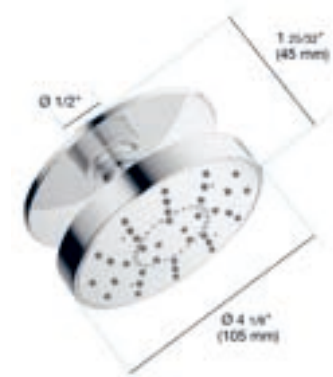

in2aqua body spray

- Flowrate 1.8 GPM
- Chrome spray face
- Sleek design
- Nikles "Easy-to-Clean"
- Connection 1/2" NPT

Chrome
4700 1 00 2 $197.00

Brushed Nickel
4700 1 20 2 $213.00

Matte Black
4700 1 70 2 $216.00