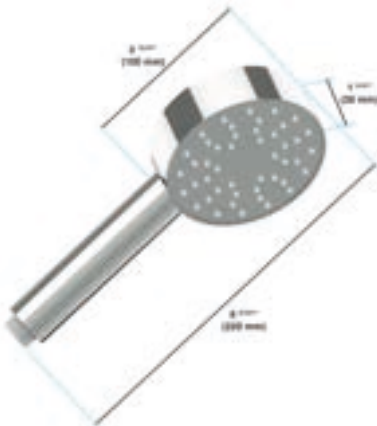

\$120.00

in2aqua hand shower, 4 3/4", 2-spray

- Contemporary, organic design
- Rounded edges
- Ø 120 mm / 5"
- 2 adjustable sprays: rain and massage functions
- Nikles "Easy-to-Clean"
- Energy saving
- 1.75 GPM flow limiter
- CEC compliant