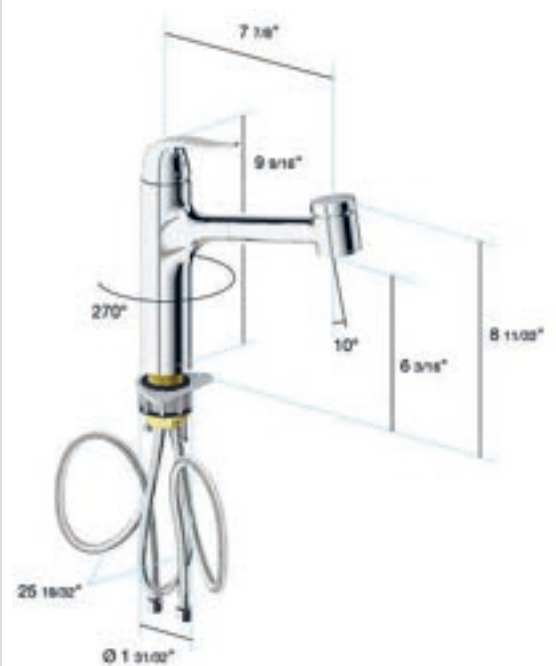

in2aqua Style single-lever kitchen faucet with swivel spout, pull-out spray

- German Quality, Engineering & Design
- Faucet body constructed of solid brass
- Metal handle and escutcheons
- Spout swivels 270 degrees for increased comfort
- Go Pro lifetime faucet & finish warranty
- Single handle operation utilizing greaseless ceramic disc technology
- ADA compliant
- Locking push button control to switch from regular flow to spray
- Neoperl flexible hose technology 9/16"-24 UNEF
- High Performance 2 function with non-metallic pull-out spray with position lock
- Easy to clean silicon nozzles that can be easily cleaned inside & out
- CALGreen compliant
- ASME A112.18.1, CSA B125.1, NSF/ANSI 61
- Max flow 1.8 GPM
- Extra long flexible supply lines (25 1/2")
- 55" retractable metal spray hose
- Counterweight to help retract metal hose with little effort

Chrome
6002 1 00 2
$702.00

Stainless Steel
6002 1 80 2
$834.00