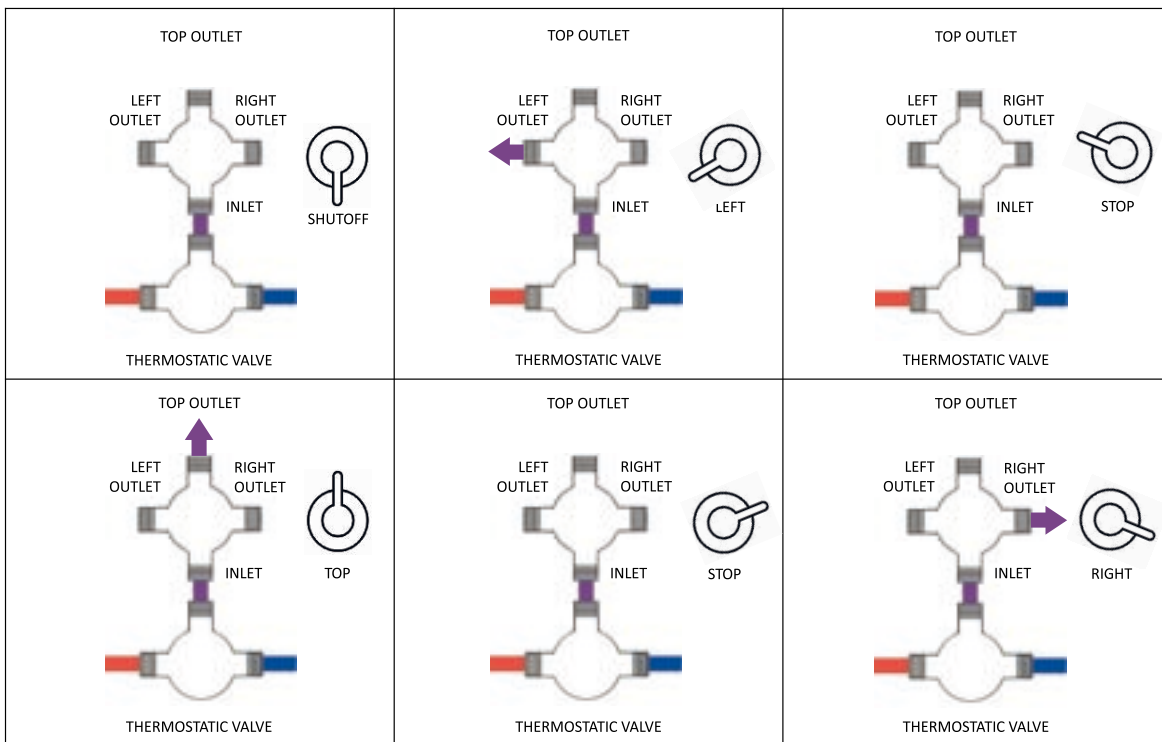

1129 2 99 2 HANDLE POSITION & WATER FLOW (CALGREEN COMPLIANT)