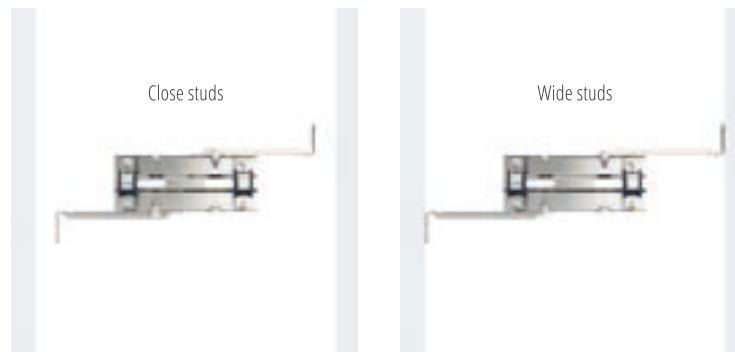

in2itiv

Awarded the
AIT Innovation Prize

**"Architecture +
Technology"**

ISH Frankfurt, Germany

in2aqua

- 1 The rough-in mounting system that allows for easy wall depth adjustments and compensates for uneven mounting surfaces.
- 2 Sturdy clamping system with quick connects. Flame retardant metal mounting system.
- 3 The in2itiv system decouples the valve from the mounting wall thus reducing noise transfer when in operation.
- 4 As an added feature, the polymer box provides extra protection against potential drips that can come from the shower area during operation or maintenance of the valve. The box design and trim kit allow water to safely exit the inner wall to the shower area.

Thin Wall Adapter

in2aqua

in2aqua eurobalance

The perfect balance of function, form & flow

ROUGH-INS in2itiv

in2aqua 4-port pressure balance valve (eurobalance), with manual diverter

1195 2 99 2
\$523.00

- German Quality, Engineering & Design
- Go Pro lifetime faucet & finish warranty
- Built-in service ball stops for convenience
- Designed to prevent cross flow and reduce water hammer
- 1/2" NPT female connections
- Protection against scalding and cold water shock
- Stainless steel piston compensates for water pressure fluctuations
- Cold water supply failure .05 gpm within 5 seconds
- Temperature control within 3°F (1.78°C) of set point
- Reversible cartridge allows back to back installation, eliminating additional piping
- Shallow valve body suitable for thin wall installations
- Manual diverter allows for setting to stay in place after use
- Proven technology reduces replacement parts and trouble shooting
- Flow rate: 6 GPM at 50 PSI / tub
- Flow rate: 4.6 GPM at 50 PSI / shower
- Approved to ASME A112.18.1, CSA B125, and ASSE 1016 standards