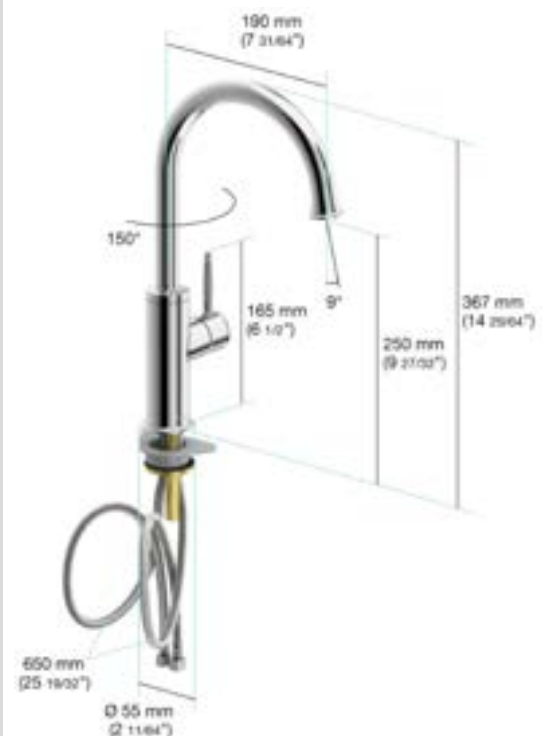

Chrome
6000 1 00 2
\$665.00

Stainless Steel
6000 1 80 2
\$774.00

Web tools

All in2aqua products are viewable online and in2aqua helps facilitate sales through professional registered showrooms.

- Bill of Material
- 360 degree product viewing
- DXF zip files
- Instruction sheets
- Spec sheets
- Shower configurator
- Create and save projects