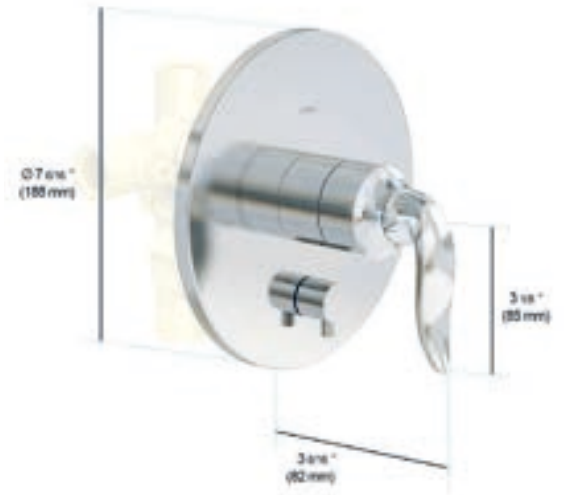

BATH STYLE | Creative designs that are light and playful,
yet powerful and lasting

in2aqua Style pressure balance valve trim kit, with manual diverter

- German Quality, Engineering & Design
- Go Pro lifetime faucet & finish warranty
- Metal handle and escutcheon
- Single handle operation
- ADA compliant
- Anti scald valve with hot water limiter
- Manual diverter remains at last set port after shut off

Chrome
1319 2 00 0
$283.00

Brushed Nickel
1319 2 20 0
$327.00

Requires rough-in valve
1195 2 99 2
$523.00

or CALGreen option
1196 2 99 2
$542.00