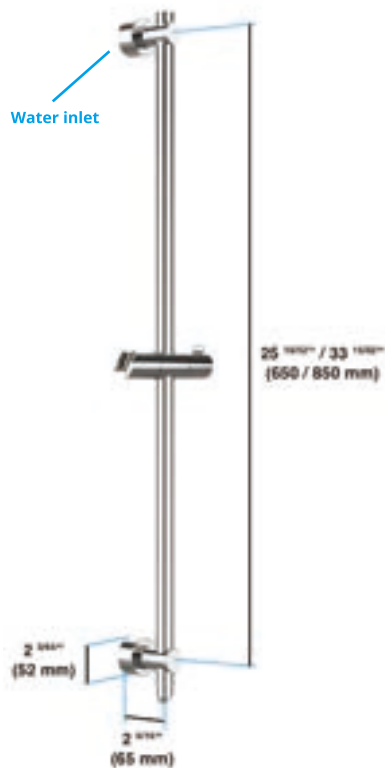

Chrome

4726 1 00 2 \$350.00

Brushed Nickel

4726 1 20 2 \$531.00

Matte Black

4726 1 70 2 \$610.00

in2aqua wall bar with integrated wall outlet

- System
- Minimalistic, timeless, clean design
- 90 cm / 35"
- Ø 18 mm / Ø 0.7"
- Slider with knob lock and swivel support
- High resistance slide bar
- Integrated elbow
- Hose
- 150 cm / 59" shower hose
- EN 1113 swivel connection