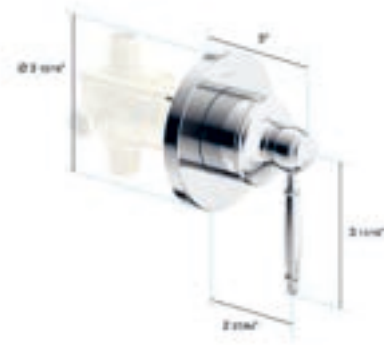

BATH CLASSIC | Timeless and elegant designs of yesteryear,
crafted with cutting edge technology

**in2aqua Classic motion 2-way
or 3-way diverter trim kit,
with shutoff**

- German Quality, Engineering & Design
- Go Pro lifetime faucet & finish warranty
- Single handle operation
- Volume control and diverter
- All metal escutcheon and handle
- ADA compliant
- Fluehs ceramic head valve
- Detent positioning

Chrome:
1041 2 00 2
$160.00

Brushed Nickel:
1041 2 20 2
$193.00

Requires rough-in valve
2-way 1114 2 99 2
$310.00
3-way 1130 2 99 2
$350.00

or CALGreen option (no combo)
2-way 1125 2 99 2
$315.00
3-way 1129 2 99 2
$355.00