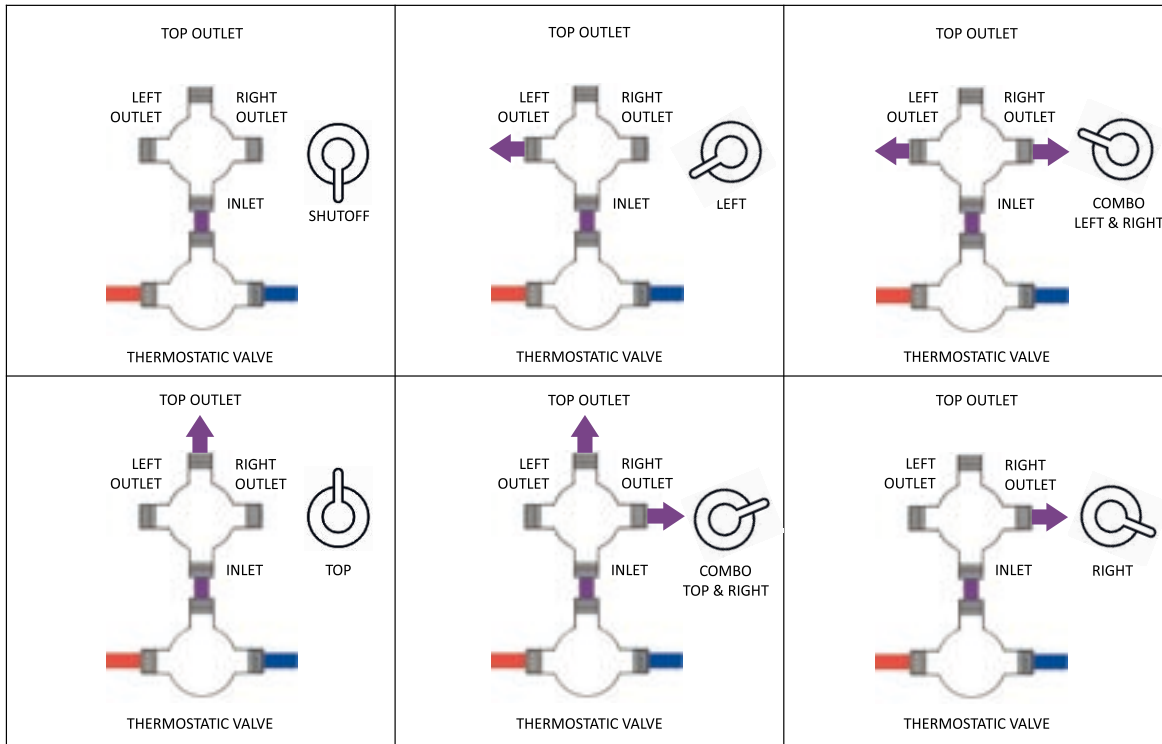

WATER FLOW FOR THERMOSTATIC 3-WAY DIVERTERS

1130 2 99 2 HANDLE POSITION & WATER FLOW