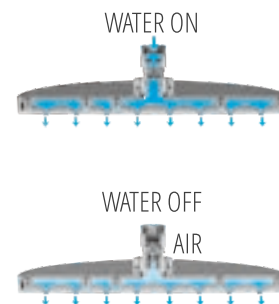

HIGHLIGHTS

- Releases residual water after each use
- Diminishes deposits build-up
- Reduces bacterial contamination