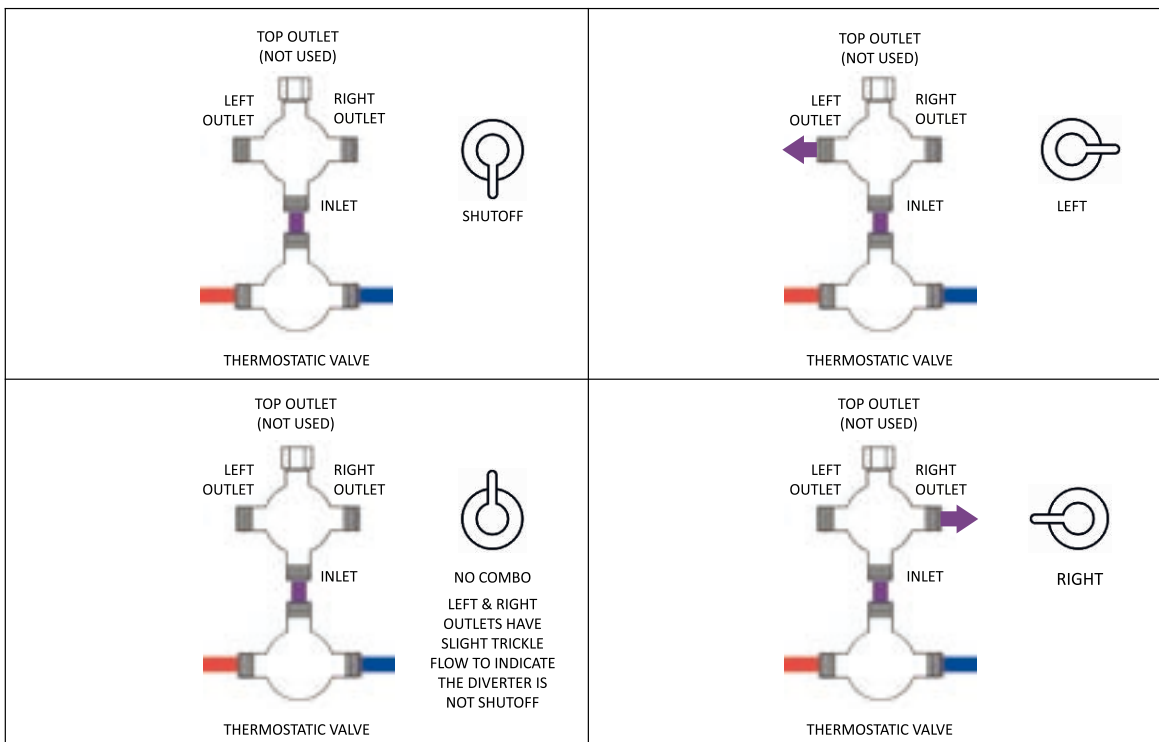

1125 2 99 2 HANDLE POSITION & WATER FLOW (CALGREEN COMPLIANT)