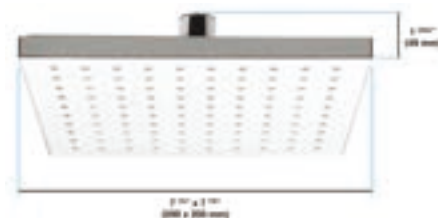

in2aqua Urban X shower head, 8"

- Minimalistic, timeless, clean design
- 200 x 200 mm / 7.87" x 7.87"
- Intelligent water distribution resulting in minimal water consumption while maintaining excellent shower comfort
- Nikles "Easy-to-Clean"
- Energy saving
- 2.5 GPM flow limiter
- Swivel adjustment ball

Chrome

4071 1 00 2

$240.00