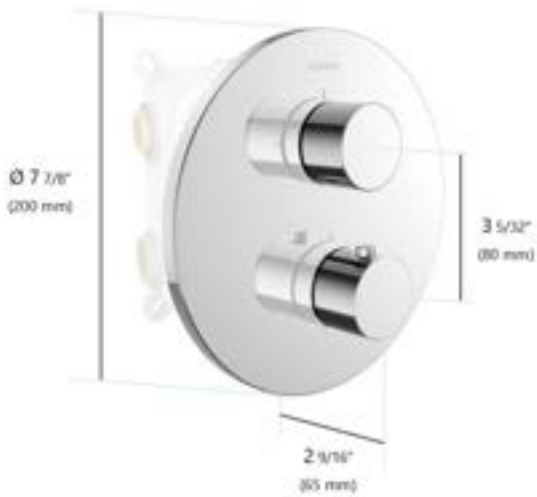

BATH LANA | Uncompromising minimalism and aesthetic

in2aqua Urban thermostatic valve trim kit with integrated stop, volume control and manual diverter

- Thermostatic cartridge, shut-off/diverter valve
- Volume control and diverter for 2 independent outlets with pipe loop
- Anti-scald 100° safety stop
- Metal trim and handles
- CALGreen

Chrome

1408 2 00 0
$458.00

Brushed Nickel

1408 2 20 0
$505.00

Matte Black

1408 2 70 0
$548.00

Requires rough-in valve

1491 2 98 2
$589.00