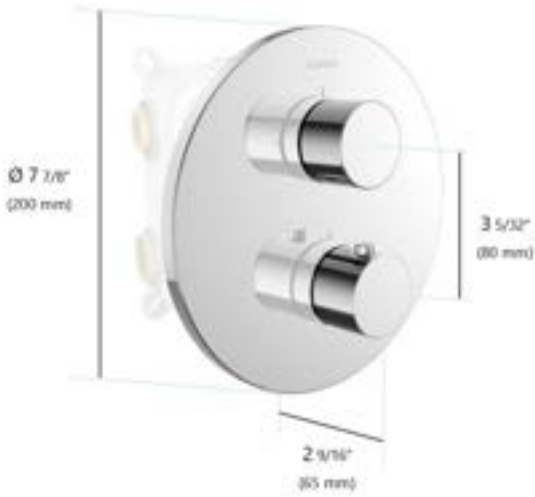

Chrome
1403 2 00 0
\$448.00

Brushed Nickel
1403 2 20 0
\$505.00

Matte Black
1403 2 70 0
\$548.00

Requires rough-in valve
1493 2 98 2
\$571.00

BATH RIVA | Design fusion that is sensual in its detail

in2aqua Urban thermostatic valve trim kit with integrated stop, volume control and manual diverter