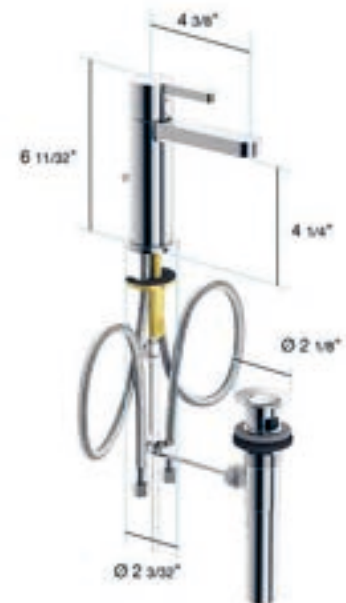

in2aqua
Bath EDGE

Chrome

Brushed Nickel

BATH EDGE | Bold forms made of clear harmonious lines that endure

in2aqua Edge one-hole single-lever basin mixer

- German Quality, Engineering & Design
- Faucet body constructed of solid brass
- Metal handle and escutcheon
- Go Pro lifetime faucet & finish warranty
- Neoperl flexible hose technology 9/16"-24 UNEF
- Metal pop-up drain included
- Single handle operation
- Flowrate 1.2 GPM
- Neoperl pivoting laminar stream
- CALGreen, WaterSense
- ASME A112.18.1, CSA B125.1
- NSF/ANSI 61

Chrome
1023 1 00 2
\$570.00

Brushed Nickel
1023 1 20 2
\$647.00

in2aqua Edge widespread

- German Quality, Engineering & Design
- Faucet body constructed of solid brass
- Metal handles and escutcheons
- Go Pro lifetime faucet & finish warranty
- Double handle operation - handles rest on 1/4 turn valves
- ADA compliant
- Fluehs valving (made in Germany)
- Neoperl flexible hose technology
- Metal pop up drain included
- Flowrate 1.2 GPM
- Neoperl pivoting laminar stream
- Connection 1/2"/14 NPSM
- CALGreen, WaterSense
- ASME A112.18.1, CSA B125.1
- NSF/ANSI 61

Chrome
1014 1 00 2
\$731.00

Brushed Nickel
1014 1 20 2
\$899.00

in2aqua Edge one-hole single-lever vessel mixer

- German Quality, Engineering & Design
- Faucet body constructed of solid brass
- Metal handle and escutcheon
- Go Pro lifetime faucet & finish warranty
- Neoperl flexible hose technology 9/16"-24 UNEF
- Single handle operation
- Flowrate 1.2 GPM
- Neoperl pivoting laminar stream
- CALGreen, WaterSense
- ASME A112.18.1, CSA B125.1
- NSF/ANSI 61