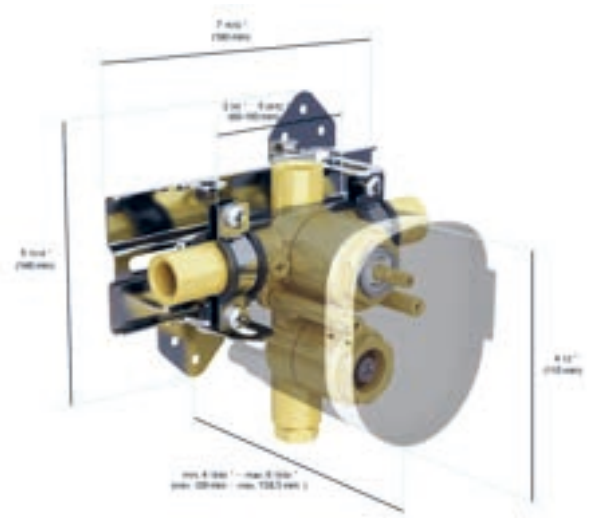

in2aqua 3-port pressure balance valve (eurobalance), without diverter

1194 2 99 2
$442.00

- German Quality, Engineering & Design
- Go Pro Lifetime faucet & finish warranty
- Built-in service ball stops for convenience
- Designed to prevent cross flow and reduce water hammer
- 1/2" NPT female connections
- Protection against scalding and cold water shock
- Stainless steel piston compensates for water pressure fluctuations
- Cold water supply failure .05 gpm within 5 seconds
- Temperature control within 3°F (1.78°C) of set point
- Reversible cartridge allows back to back installation, eliminating additional piping
- Shallow valve body suitable for thin wall installations
- Proven technology reduces replacement parts and trouble shooting
- Flow rate: 4.6 GPM at 50 PSI / shower
- Approved to ASME A112.18.1, CSA B125, and ASSE 1016 standards