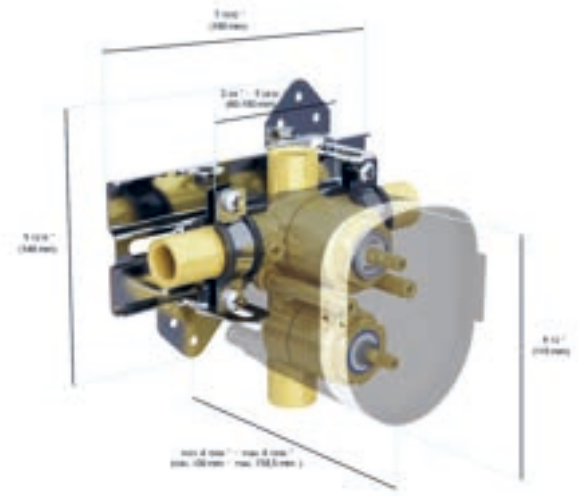

ROUGH-INS in2itiv

in2aqua 4-port pressure balance valve (eurobalance), with manual diverter

1195 2 99 2
$523.00

- German Quality, Engineering & Design
- Go Pro lifetime faucet & finish warranty
- Built-in service ball stops for convenience
- Designed to prevent cross flow and reduce water hammer
- 1/2" NPT female connections
- Protection against scalding and cold water shock
- Stainless steel piston compensates for water pressure fluctuations
- Cold water supply failure .05 gpm within 5 seconds
- Temperature control within 3°F (1.78°C) of set point
- Reversible cartridge allows back to back installation, eliminating additional piping
- Shallow valve body suitable for thin wall installations
- Manual diverter allows for setting to stay in place after use
- Proven technology reduces replacement parts and trouble shooting
- Flow rate: 6 GPM at 50 PSI / tub
- Flow rate: 4.6 GPM at 50 PSI / shower
- Approved to ASME A112.18.1, CSA B125, and ASSE 1016 standards

or CALGreen compliant option
1196 2 99 2
$542.00