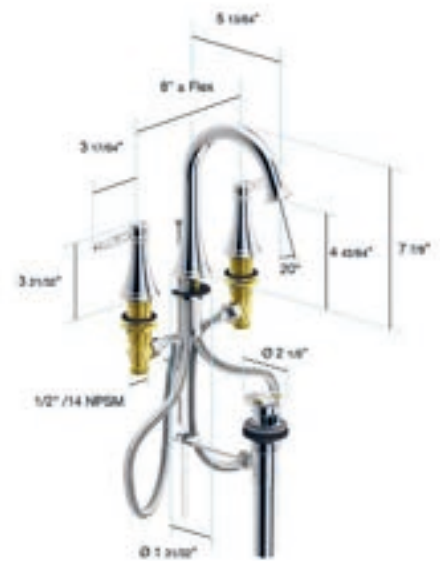

in2aqua Classic widespread

- German Quality, Engineering & Design
- Faucet body constructed of solid brass
- Metal handles and escutcheons
- Go Pro lifetime faucet & finish warranty
- Double handle operation - handles rest on 1/4 turn valves
- ADA compliant
- Fluehs valving (made in Germany)
- Neoperl flexible hose technology
- Metal pop-up drain included
- Flowrate 1.2 GPM
- Neoperl cache' aerator
- Connection 1/2"/14 NPSM
- CALGreen, WaterSense
- ASME A112.18.1, CSA B125.1
- NSF/ANSI 61

Chrome
1004 1 00 2
$645.00

Brushed Nickel
1004 1 20 2
$742.00