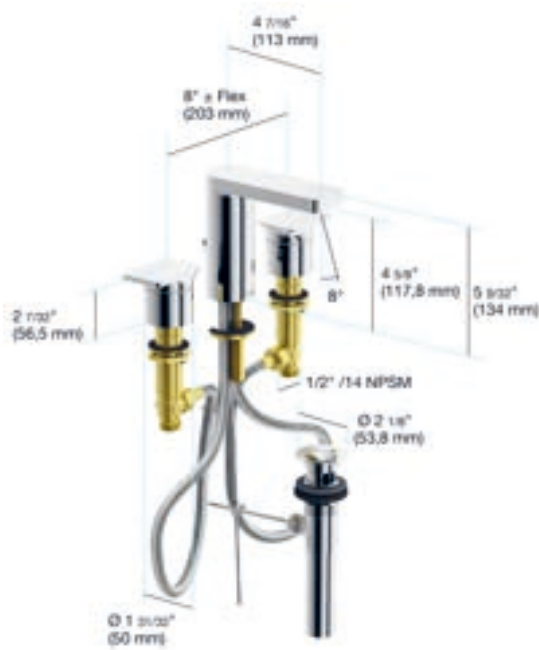

BATH STRATA | Bold accents for strong design character

in2aqua Urban thermostatic valve trim kit with 1 push-button

- Push-button on/off control for 1 outlet
- Thermostatic cartridge, start/stop cartridge
- Anti-scald 100° safety stop
- Thermostat is delivered with Neoperl on/off button
- All metal trim, buttons and handle
- CALGreen