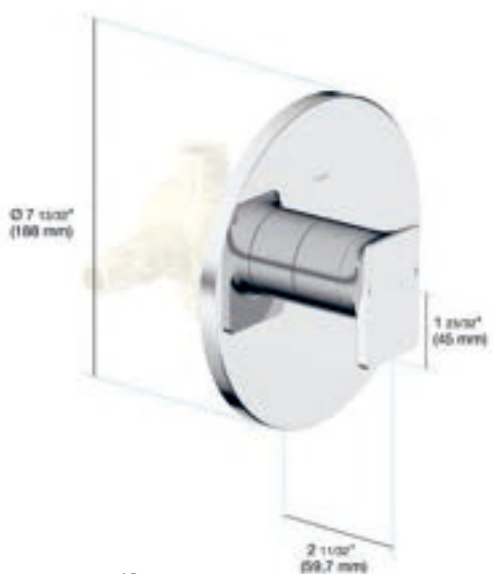

BATH STRATA | Bold accents for strong design character

in2aqua Urban thermostatic valve trim kit with 1 push-button

- Push-button on/off control for 1 outlet
- Thermostatic cartridge, start/stop cartridge
- Anti-scald 100° safety stop
- Thermostat is delivered with Neoperl on/off button
- All metal trim, buttons and handle
- CALGreen