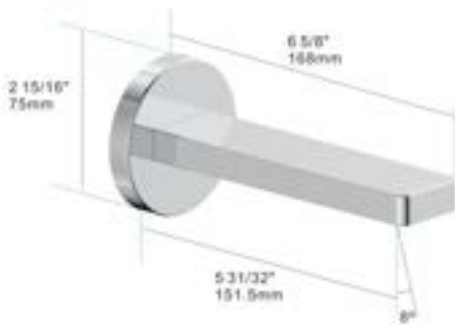

in2aqua Urban tub spout

- German Quality, Engineering & Design
- Spout constructed of solid brass
- Go Pro lifetime faucet & finish warranty
- Installation: wall
- Neoperl pivoting laminar stream
- ASME A112.18.1, CSA B125.1
- Connection 1/2"/14 NPT

Chrome
1224 1 00 2
$131.00

Brushed Nickel
1224 1 20 2
$169.00

Matte Black
1224 1 70 2
$207.00