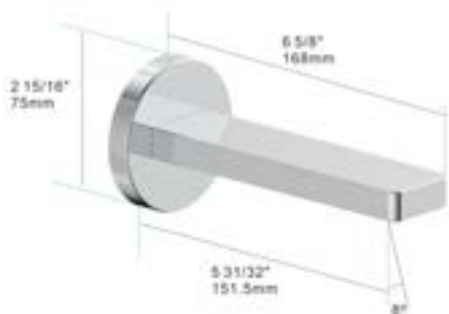

in2aqua Urban tub spout

- German Quality, Engineering & Design
- Spout constructed of solid brass
- Go Pro lifetime faucet & finish warranty
- Installation: wall
- Neoperl pivoting laminar stream
- ASME A112.18.1, CSA B125.1
- Connection 1/2"/14 NPT