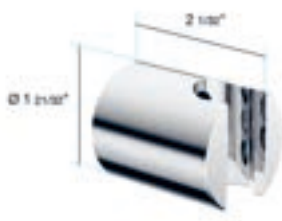

in2aqua hand shower holder

- Constructed of non metallic materials
- Mounting kit included

Chrome

4703 1 00 0

$39.00

Brushed Nickel

4703 1 20 0

$51.00

Matte Black

4703 1 70 0

$92.00