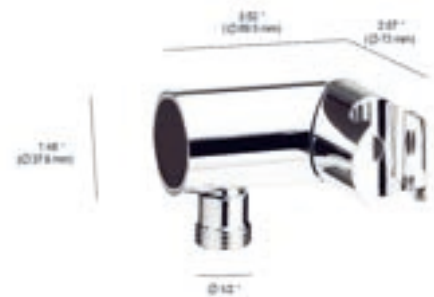

WALL ELBOWS

in2aqua wall outlet

- Constructed of internal brass outside chrome ABS with non metallic escutcheon
- Backflow preventer
- 1/2" NPT wall thread / G1/2" shower thread
- Seals included

Chrome	4701 1 00 2	$75.00
Brushed Nickel	4701 1 20 2	$112.00
Matte Black	4701 1 70 2	$164.00

in2aqua wall outlet with swivel hand shower holder

- Engineering Standard EN 817, EN 1111
- Connection 1/2" NPT
- Seals included
- Integrated water inlet and hand shower holder

Chrome	4718 1 00 2	$96.00
Brushed Nickel	4718 1 20 2	$138.00