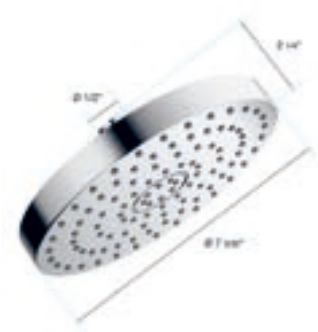

SHOWER HEADS

in2aqua shower head, 7", 1-spray

- Minimalistic, timeless, clean design
- Chrome-plated spray plate
- Ø 180 mm / Ø 7"
- Airdrop© technology - with patented air/water mixing system assuring a soft and refreshing shower
- Nikles "Easy-to-Clean"
- Energy saving
- 1.75 GPM flow limiter
- Swivel adjustment ball
- CEC compliant

Chrome

4004 1 00 2

$212.00

Brushed Nickel

4004 1 20 2

$309.00