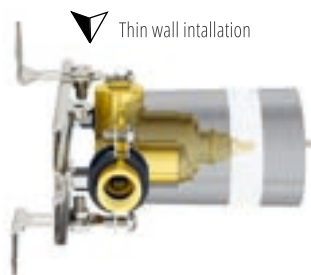

in2itiv

Awarded the
AIT Innovation Prize

**"Architecture +
Technology"**

ISH Frankfurt, Germany

in2aqua

- 1 The rough-in mounting system that allows for easy wall depth adjustments and compensates for uneven mounting surfaces.
- 2 Sturdy clamping system with quick connects. Flame retardant metal mounting system.
- 3 The in2itiv system decouples the valve from the mounting wall thus reducing noise transfer when in operation.
- 4 As an added feature, the polymer box provides extra protection against potential drips that can come from the shower area during operation or maintenance of the valve. The box design and trim kit allow water to safely exit the inner wall to the shower area.

Thin Wall Adapter

in2aqua

in2aqua eurobalance

The perfect balance of function, form & flow

ROUGH-INS in2itiv

in2aqua 4-port pressure balance valve (eurobalance), with manual diverter

1195 2 99 2
\$523.00

- German Quality, Engineering & Design
- Go Pro lifetime faucet & finish warranty
- Built-in service ball stops for convenience
- Designed to prevent cross flow and reduce water hammer
- 1/2" NPT female connections
- Protection against scalding and cold water shock
- Stainless steel piston compensates for water pressure fluctuations
- Cold water supply failure .05 gpm within 5 seconds
- Temperature control within 3°F (1.78°C) of set point
- Reversible cartridge allows back to back installation, eliminating additional piping
- Shallow valve body suitable for thin wall installations
- Manual diverter allows for setting to stay in place after use
- Proven technology reduces replacement parts and trouble shooting
- Flow rate: 6 GPM at 50 PSI / tub
- Flow rate: 4.6 GPM at 50 PSI / shower
- Approved to ASME A112.18.1, CSA B125, and ASSE 1016 standards