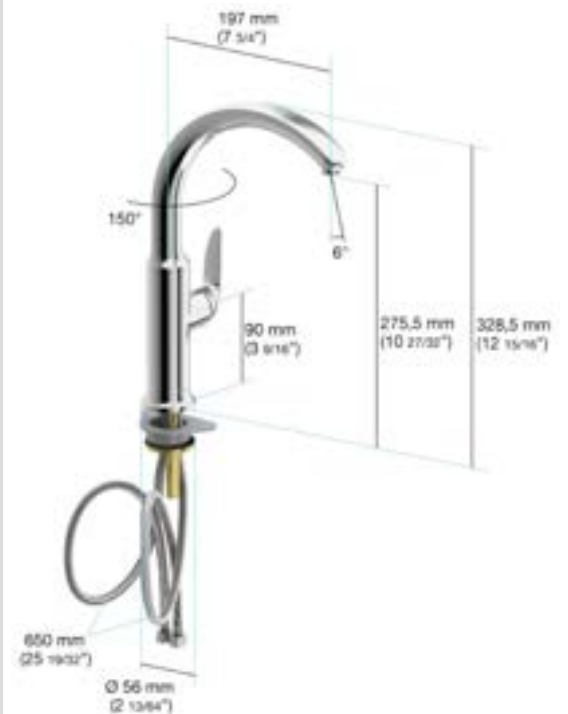

KITCHEN

in2aqua Style XL single-lever kitchen faucet with swivel spout

- German Quality, Engineering & Design
- Faucet body constructed of solid brass
- Metal handle and escutcheon
- Spout swivels 150 degrees for increased ease of use
- Pro installation qualifies for in2aqua's limited lifetime faucet & finish warranty
- Single handle operation utilizing greaseless ceramic disc technology
- ADA compliant
- Low lead compliant – meeting federal and state regulations for lead content
- Neoperl flexible hose technology 9/16"-24 UNEF
- Code compliant
- Extra long flexible supply lines (25 1/2")
- ASME A112.18.1, CSA B125.1, NSF/ANSI 61
- Max flow 1.8 GPM

Chrome
6005 1 00 2
$650.00

Stainless Steel
6005 1 80 2
$741.00