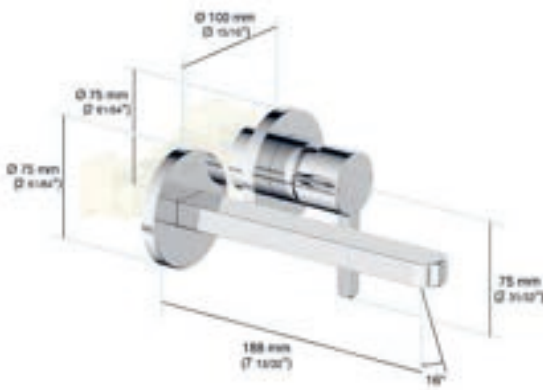

Chrome
1024 1 00 2
\$754.00

Brushed Nickel
1024 1 20 2
\$899.00

BATH EDGE | Bold forms made of clear harmonious lines that endure

in2aqua Edge single-hole side-lever basin mixer with pop-up

- German Quality, Engineering & Design
- Faucet body constructed of solid brass
- Metal handle and escutcheon
- Go Pro lifetime faucet & finish warranty
- Neoperl flexible hose technology 9/16"-24 UNEF
- Metal pop-up drain included
- Single handle operation with swivel spout
- Flowrate 1.2 GPM
- Neoperl pivoting laminar stream
- CALGreen, WaterSense
- ASME A112.18.1, CSA B125.1
- NSF/ANSI 61

Chrome
1045 1 00 2
\$653.00

Brushed Nickel
1045 1 20 2
\$790.00

in2aqua Edge 2-hole in-wall for wash basin

- German Quality, Engineering & Design
- Go Pro lifetime faucet & finish warranty
- Spout constructed of solid brass
- Plasma coated ceramic disc
- Single handle operation
- Installation: 2-hole; wall
- Metal handle, sleeve and escutcheon
- Flowrate 1.2 GPM
- Neoperl pivoting laminar stream
- CALGreen, WaterSense
- ASME A112.18.1, CSA B125.1
- NSF/ANSI 61

Chrome
1026 2 00 2
\$327.00

Brushed Nickel
1026 2 20 2
\$396.00

Requires rough-in valve
1112 2 99 2
\$496.00

in2aqua Edge single-lever bidet mixer

- German Quality, Engineering & Design
- Faucet body constructed of solid brass
- Go Pro lifetime faucet & finish warranty
- Flexible hose technology
- Metal pop-up drain included
- Single handle operation
- Neoperl Flow 1.2 GPM

Chrome
1025 1 00 2
\$475.00

Brushed Nickel
1025 1 20 2
\$550.00

BATH EDGE | Bold forms made of clear harmonious lines that endure

in2aqua Edge pressure balance valve trim kit, with manual diverter

- German Quality, Engineering & Design
- Go Pro lifetime faucet & finish warranty
- Metal handle and escutcheon
- Single handle operation
- ADA compliant
- Anti scald valve with hot water limiter
- Manual diverter remains at last set port after shut off