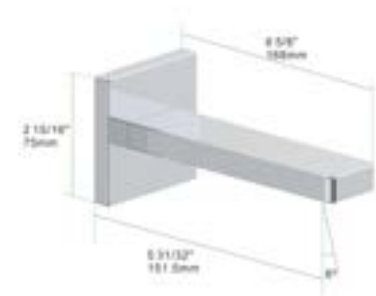

in2aqua Urban X tub spout

- German Quality, Engineering & Design
- Spout constructed of solid brass
- Go Pro lifetime faucet & finish warranty
- Installation: wall
- Neoperl pivoting laminar stream
- ASME A112.18.1, CSA B125.1
- Connection 1/2"/14 NPT

Chrome
1225 1 00 2
$153.00

Brushed Nickel
1225 1 20 2
$191.00

Matte Black
1225 1 70 2
$245.00