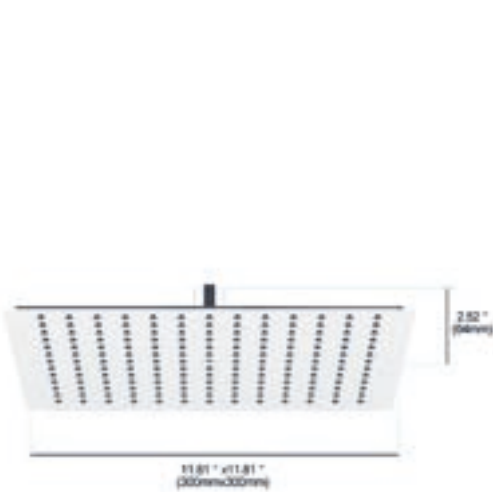

SHOWER HEADS

in2aqua Urban X shower head XL, 12"

- Ultra slim design
- Minimalistic, timeless, clean design
- 2.5 GPM flow rate
- Nikles "Easy-to-Clean"
- 1/2" NPT

Chrome

4017 1 00 2

$443.00

Brushed Nickel

4017 1 20 2

$709.00