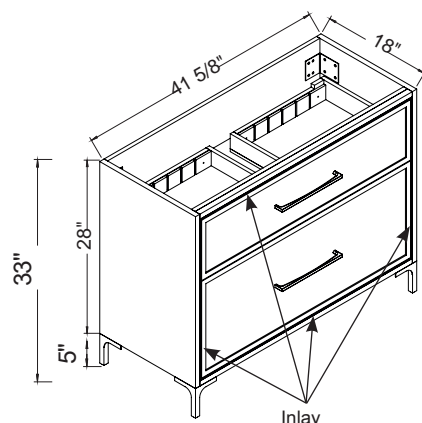

Cabinet with LY-Feet (Shown with **Trendisitional™** Handle/Feet):

Cabinet	Select		• 42" W x 18" D x 33" H (With Feet) • Includes 4 LY-Feet (LY-0505-XX)	NP Feet/Inlay Finish Options		Handle/Feet/Inlay Finish Options	
	Handle	Finish		PC = Polished Chrome	BN = Brushed Nickel PN = Polished Nickel SB = Satin Brass MB = Matte Black	PC = Polished Chrome	BN = Brushed Nickel PN = Polished Nickel SB = Satin Brass MB = Matte Black
	B465-42-001-LY-WA	-XX -XX	Cabinet Walnut with LY-Feet	$3,365	$3,525	$3,495	$3,695
	B465-42-001-LY-WH	-XX -XX	Cabinet White with LY-Feet				
	B465-42-001-LY-TG	-XX -XX	Cabinet Studio Grey with LY-Feet				
	B465-42-001-LY-SA	-XX -XX	Cabinet Sapphire with LY-Feet				

Cabinet with C-Base (Shown with Contempo Handle/Feet):

Cabinet	Select		• 42" W x 18" D x 33" H (With Feet) • Includes 1 C-base (LC1842-05-XX)	NP Feet/Inlay Finish Options		Handle/Feet/Inlay Finish Options	
	Handle	Finish		PC = Polished Chrome	BN = Brushed Nickel PN = Polished Nickel SB = Satin Brass MB = Matte Black	PC = Polished Chrome	BN = Brushed Nickel PN = Polished Nickel SB = Satin Brass MB = Matte Black
	B465-42-001-LC-WA	-XX -XX	Cabinet Walnut with C-Base	$3,565	$3,925	$3,695	$4,095
	B465-42-001-LC-WH	-XX -XX	Cabinet White with C-Base				
	B465-42-001-LC-TG	-XX -XX	Cabinet Studio Grey with C-Base				
	B465-42-001-LC-SA	-XX -XX	Cabinet Sapphire with C-Base				

37" to 48" - FREE STANDING - Profile

Trendisitional™ Suite Shown