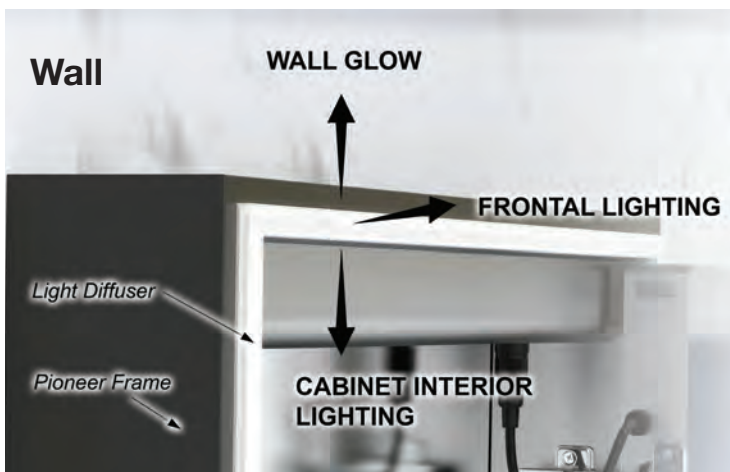

UNIQUE

Acrylens™ three-direction Light Diffuser

Exclusive design and medium diffuse the lighting in three directions: **Frontal, exterior perimeter glow** including cabinet underside lighting, and perimeter **interior lighting from all sides for clear vision**