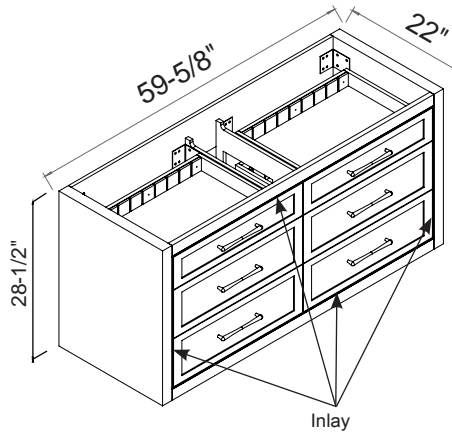

Renaissance-60 Single Bowl - Wall Hung

22" Depth

- 60" Cabinet features 6 fully adjustable drawers with full extension soft closing glides
- All drawers with adjustable tempered glass dividers
- Includes perimeter accent inlay
- Under mount sink installation requires a minimum 3" high countertop like our QSV2230

1. **4 HANDLE OPTIONS**
2. NP = No Handles
   - HR = Mid-Century handle
   - HY = **Trenditional™** handle
   - HP = Contempo handle with backplate

HANDLE/INLAY OPTIONS

NP = No Handles
(No Holes Drilled)

HR = Mid-Century handle
HY = **Trenditional™** handle
HP = Contempo handle with backplate

COMPONENT	DESCRIPTION

Cabinet:

Cabinet	Select		• 60" W x 22" D x 28-1/2" H	NP Inlay Finish Options		Handle & Inlay Finish Options	
	Handle	Finish		PC = Polished Chrome	BN = Brushed Nickel PN = Polished Nickel SB = Satin Brass MB = Matte Black	PC = Polished Chrome	BN = Brushed Nickel PN = Polished Nickel SB = Satin Brass MB = Matte Black
B855-60C-002-BR	-XX	-XX	Cabinet Brandy	$5,125	$5,305	$5,395	$5,695
B855-60C-002-WH	-XX	-XX	Cabinet White				
B855-60C-002-TG	-XX	-XX	Cabinet Studio Grey				
B855-60C-002-SA	-XX	-XX	Cabinet Sapphire				

Mid-Century Suite Shown