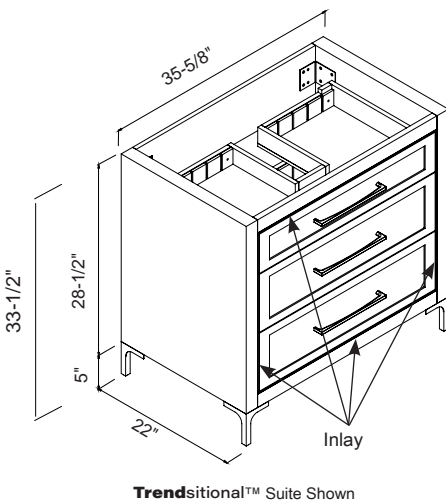

Cabinet with LY-Feet (Shown with **Trendisitional™** Handle/Feet):

Cabinet	Select		• 36" W x 22" D x 33-1/2" H (With Feet) • Includes 4 LY-Feet (LY-0505-XX)	NP Feet/Inlay Finish Options		Handle/Feet/Inlay Finish Options	
	Handle	Finish		PC = Polished Chrome	BN = Brushed Nickel PN = Polished Nickel SB = Satin Brass MB = Matte Black	PC = Polished Chrome	BN = Brushed Nickel PN = Polished Nickel SB = Satin Brass MB = Matte Black
B865-36-001-LY-BR	-XX	-XX	Cabinet Brandy with LY-Feet	$3,380	$3,595	$3,575	$3,850
B865-36-001-LY-WH	-XX	-XX	Cabinet White with LY-Feet				
B865-36-001-LY-TG	-XX	-XX	Cabinet Studio Grey with LY-Feet				
B865-36-001-LY-SA	-XX	-XX	Cabinet Sapphire with LY-Feet				

Cabinet with C-Base (Shown with Contempo Handle/Feet):

Cabinet	Select		• 36" W x 22" D x 33-1/2" H (With Feet) • Includes 1 C-base (LC2236-05-XX)	NP Feet/Inlay Finish Options		Handle/Feet/Inlay Finish Options	
	Handle	Finish		PC = Polished Chrome	BN = Brushed Nickel PN = Polished Nickel SB = Satin Brass MB = Matte Black	PC = Polished Chrome	BN = Brushed Nickel PN = Polished Nickel SB = Satin Brass MB = Matte Black
B865-36-001-LC-BR	-XX	-XX	Cabinet Brandy with C-Base	$3,680	$3,895	$3,875	$4,150
B865-36-001-LC-WH	-XX	-XX	Cabinet White with C-Base				
B865-36-001-LC-TG	-XX	-XX	Cabinet Studio Grey with C-Base				
B865-36-001-LC-SA	-XX	-XX	Cabinet Sapphire with C-Base				

31" to 36" - FREE STANDING - Vision