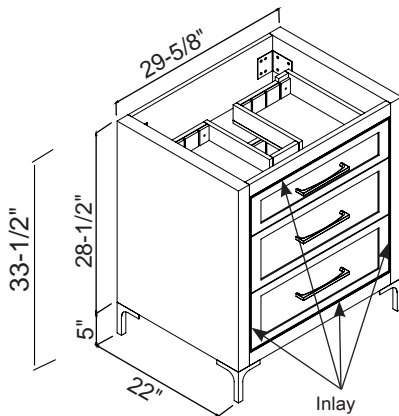

Cabinet with LY-Feet (Shown with **Trendisitional™** Handle/Feet):

Cabinet	Select		• 30" W x 22" D x 33-1/2" H (With Feet) • Includes 4 LY-Feet (LY-0505-XX)	NP Feet/Inlay Finish Options		Handle/Feet/Inlay Finish Options	
	Handle	Finish		PC = Polished Chrome	BN = Brushed Nickel PN = Polished Nickel SB = Satin Brass MB = Matte Black	PC = Polished Chrome	BN = Brushed Nickel PN = Polished Nickel SB = Satin Brass MB = Matte Black
B865-30-001-LY-BR	-XX	-XX	Cabinet Brandy with LY-Feet	$3,190	$3,355	$3,325	$3,550
B865-30-001-LY-WH	-XX	-XX	Cabinet White with LY-Feet				
B865-30-001-LY-TG	-XX	-XX	Cabinet Studio Grey with LY-Feet				
B865-30-001-LY-SA	-XX	-XX	Cabinet Sapphire with LY-Feet				

Cabinet with C-Base (Shown with Contempo Handle/Feet):

Cabinet	Select		• 30" W x 22" D x 33-1/2" H (With Feet) • Includes 1 C-base (LC2230-05-XX)	NP Feet/Inlay Finish Options		Handle/Feet/Inlay Finish Options	
	Handle	Finish		PC = Polished Chrome	BN = Brushed Nickel PN = Polished Nickel SB = Satin Brass MB = Matte Black	PC = Polished Chrome	BN = Brushed Nickel PN = Polished Nickel SB = Satin Brass MB = Matte Black
B865-30-001-LC-BR	-XX	-XX	Cabinet Brandy with C-Base	$3,440	$3,580	$3,575	$3,775
B865-30-001-LC-WH	-XX	-XX	Cabinet White with C-Base				
B865-30-001-LC-TG	-XX	-XX	Cabinet Studio Grey with C-Base				
B865-30-001-LC-SA	-XX	-XX	Cabinet Sapphire with C-Base				

25" to 30" - FREE STANDING - Vision

Trendisitional™ Suite Shown

HANDLE OPTIONS

FEET OPTIONS