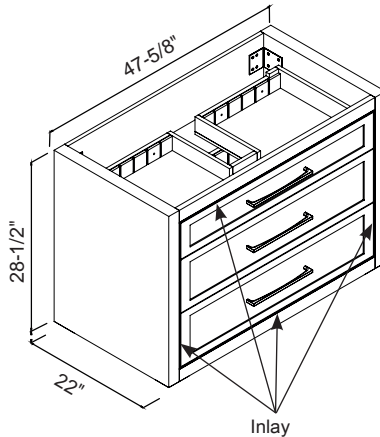

Renaissance-48 Single Bowl - Wall Hung

22" Depth

- 48" Cabinet features 3 fully adjustable drawers with full extension soft closing glides
- All drawers with adjustable tempered glass dividers
- Includes perimeter accent inlay
- Under mount sink installation requires a minimum 3" high countertop like our QSV2230

1. **4 HANDLE OPTIONS**
2. NP = No Handles
   - HR = Mid-Century handle
   - HY = **Trendisitional™** handle
   - HP = Contempo handle with backplate

HANDLE/INLAY OPTIONS

NP = No Handles
(No Holes Drilled)

HR = Mid-Century handle
HY = **Trendisitional™** handle
HP = Contempo handle with backplate

COMPONENT

DESCRIPTION

Cabinet:

Cabinet	Select		• 48" W x 22" D x 28-1/2" H	NP Inlay Finish Options		Handle & Inlay Finish Options	
	Handle	Finish		PC = Polished Chrome	BN = Brushed Nickel PN = Polished Nickel SB = Satin Brass MB = Matte Black	PC = Polished Chrome	BN = Brushed Nickel PN = Polished Nickel SB = Satin Brass MB = Matte Black
B855-48C-002-BR	-XX	-XX	Cabinet Brandy	$3,935	$4,090	$4,175	$4,450
B855-48C-002-WH	-XX	-XX	Cabinet White				
B855-48C-002-TG	-XX	-XX	Cabinet Studio Grey				
B855-48C-002-SA	-XX	-XX	Cabinet Sapphire				

Trendisitional™ Suite Shown