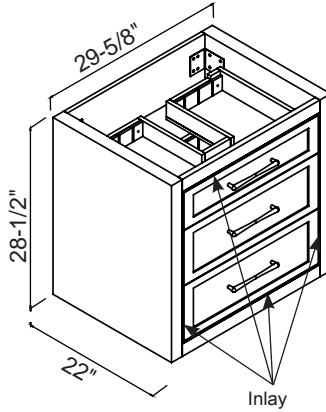

Renaissance-30 - Wall Hung

22" Depth

- 30" Cabinet features 3 fully adjustable drawers with full extension soft closing glides
- All drawers with adjustable tempered glass dividers
- Includes perimeter accent inlay
- Under mount sink installation requires a minimum 3" high countertop like our QSV2230

1. **4 HANDLE OPTIONS**
2. NP = No Handles
   - HR = Mid-Century handle
   - HY = **Trenditional™** handle
   - HP = Contempo handle with backplate

HANDLE/INLAY OPTIONS

NP = No Handles
(No Holes Drilled)

HR = Mid-Century handle
HY = **Trenditional™** handle
HP = Contempo handle with backplate

COMPONENT

DESCRIPTION

Cabinet:

Cabinet	Select		• 30" W x 22" D x 28-1/2" H	NP Inlay Finish Options		Handle & Inlay Finish Options	
	Handle	Finish		PC = Polished Chrome	BN = Brushed Nickel PN = Polished Nickel SB = Satin Brass MB = Matte Black	PC = Polished Chrome	BN = Brushed Nickel PN = Polished Nickel SB = Satin Brass MB = Matte Black
B855-30-002-BR	-XX	-XX	Cabinet Brandy	$2,840	$2,930	$2,975	$3,125
B855-30-002-WH	-XX	-XX	Cabinet White				
B855-30-002-TG	-XX	-XX	Cabinet Studio Grey				
B855-30-002-SA	-XX	-XX	Cabinet Sapphire				

25" to 30" - WALL HUNG - Renaissance

Mid-Century Suite Shown