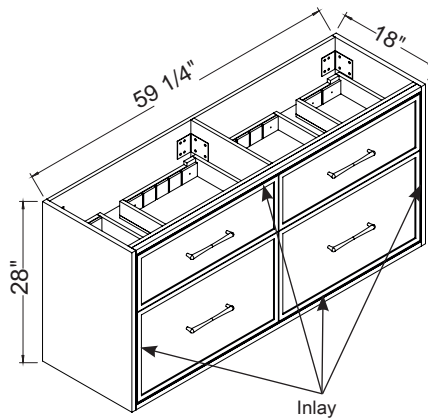

Edge-60 Double Bowl - Wall Hung

18" Depth

- 60" Cabinet features 4 fully adjustable drawers with full extension soft closing glides
- All drawers with adjustable tempered glass dividers
- Includes perimeter accent inlay

1. **4 HANDLE OPTIONS**
2. NP = No Handles
   - HR = Mid-Century handle
   - HY = **Trendisitional™** handle
   - HP = Contempo handle with backplate

HANDLE/INLAY OPTIONS

NP = No Handles
(No Holes Drilled)

HR = Mid-Century handle
HY = **Trendisitional™** handle
HP = Contempo handle with backplate

COMPONENT		DESCRIPTION						
Cabinet:								
	Cabinet	Select	• 60" W x 18" D x 28" H	NP Inlay Finish Options		Handle & Inlay Finish Options		
		Handle	Finish	PC = Polished Chrome	BN = Brushed Nickel PN = Polished Nickel SB = Satin Brass MB = Matte Black	PC = Polished Chrome	BN = Brushed Nickel PN = Polished Nickel SB = Satin Brass MB = Matte Black	
	B455-60D-002-WA	-XX	-XX	Cabinet Walnut	$4,515	$4,735	$4,695	$4,995
	B455-60D-002-WH	-XX	-XX	Cabinet White				
	B455-60D-002-TG	-XX	-XX	Cabinet Studio Grey				
B455-60D-002-SA	-XX	-XX	Cabinet Sapphire					

Mid-Century Suite Shown