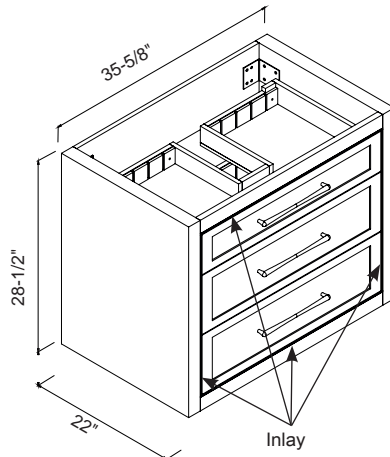

Renaissance-36 - Wall Hung

22" Depth

- 36" Cabinet features 3 fully adjustable drawers with full extension soft closing glides
- All drawers with adjustable tempered glass dividers
- Includes perimeter accent inlay
- Under mount sink installation requires a minimum 3" high countertop like our QSV2230

1. **4 HANDLE OPTIONS**
2. NP = No Handles
   - HR = Mid-Century handle
   - HY = **Trenditional™** handle
   - HP = Contempo handle with backplate

HANDLE/INLAY OPTIONS

NP = No Handles
(No Holes Drilled)

HR = Mid-Century handle
HY = **Trenditional™** handle
HP = Contempo handle with backplate

COMPONENT	DESCRIPTION

Cabinet:

Cabinet	Select		• 36" W x 22" D x 28-1/2" H	NP Inlay Finish Options		Handle & Inlay Finish Options	
	Handle	Finish		PC = Polished Chrome	BN = Brushed Nickel PN = Polished Nickel SB = Satin Brass MB = Matte Black	PC = Polished Chrome	BN = Brushed Nickel PN = Polished Nickel SB = Satin Brass MB = Matte Black
B855-36-002-BR	-XX	-XX	Cabinet Brandy	$3,010	$3,220	$3,195	$3,475
B855-36-002-WH	-XX	-XX	Cabinet White				
B855-36-002-TG	-XX	-XX	Cabinet Studio Grey				
B855-36-002-SA	-XX	-XX	Cabinet Sapphire				

Mid-Century Suite Shown