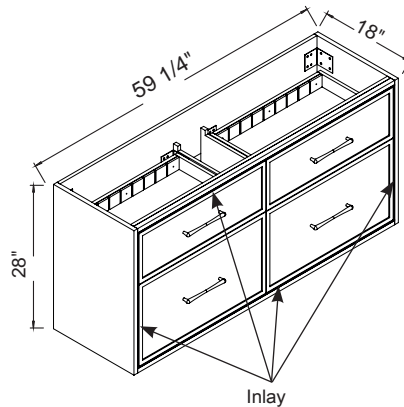

Edge-60 Single Bowl - Wall Hung

18" Depth

- 60" Cabinet features 4 fully adjustable drawers with full extension soft closing glides
- All drawers with adjustable tempered glass dividers
- Includes perimeter accent inlay

4 HANDLE OPTIONS

- NP = No Handles
- HR = Mid-Century handle
- HY = **Trendsitional™** handle
- HP = Contempo handle with backplate

HANDLE/INLAY OPTIONS

NP = No Handles
(No Holes Drilled)

HR = Mid-Century handle
HY = **Trendsitional™** handle
HP = Contempo handle with backplate

COMPONENT		DESCRIPTION		HANDLE/INLAY OPTIONS				
Cabinet:								
	Cabinet	Select	• 60" W x 18" D x 28" H	NP Inlay Finish Options		Handle & Inlay Finish Options		
		Handle	Finish	PC = Polished Chrome	BN = Brushed Nickel PN = Polished Nickel SB = Satin Brass MB = Matte Black	PC = Polished Chrome	BN = Brushed Nickel PN = Polished Nickel SB = Satin Brass MB = Matte Black	
	B455-60C-002-WA	-XX	-XX	Cabinet Walnut	$4,315	$4,535	$4,495	$4,795
	B455-60C-002-WH	-XX	-XX	Cabinet White				
	B455-60C-002-TG	-XX	-XX	Cabinet Studio Grey				
B455-60C-002-SA	-XX	-XX	Cabinet Sapphire					

Mid-Century Suite Shown