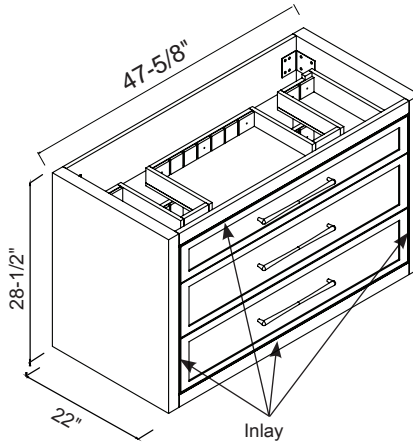

Renaissance-48 Double Bowl - Wall Hung

22" Depth

- 48" Cabinet features 3 fully adjustable drawers with full extension soft closing glides
- All drawers with adjustable tempered glass dividers
- Includes perimeter accent inlay
- Under mount sink installation requires a minimum 3" high countertop like our QSV2230

1. **4 HANDLE OPTIONS**
2. NP = No Handles
   - HR = Mid-Century handle
   - HY = **Trendisitional™** handle
   - HP = Contempo handle with backplate

HANDLE/INLAY OPTIONS

NP = No Handles
(No Holes Drilled)

HR = Mid-Century handle
HY = **Trendisitional™** handle
HP = Contempo handle with backplate

COMPONENT

DESCRIPTION

Cabinet:

Cabinet	Select		• 48" W x 22" D x 28-1/2" H	NP Inlay Finish Options		Handle & Inlay Finish Options	
	Handle	Finish		PC = Polished Chrome	BN = Brushed Nickel PN = Polished Nickel SB = Satin Brass MB = Matte Black	PC = Polished Chrome	BN = Brushed Nickel PN = Polished Nickel SB = Satin Brass MB = Matte Black
B855-48D-002-BR	-XX	-XX	Cabinet Brandy	$4,335	$4,415	$4,575	$4,775
B855-48D-002-WH	-XX	-XX	Cabinet White				
B855-48D-002-TG	-XX	-XX	Cabinet Studio Grey				
B855-48D-002-SA	-XX	-XX	Cabinet Sapphire				

Trendisitional™ Suite Shown