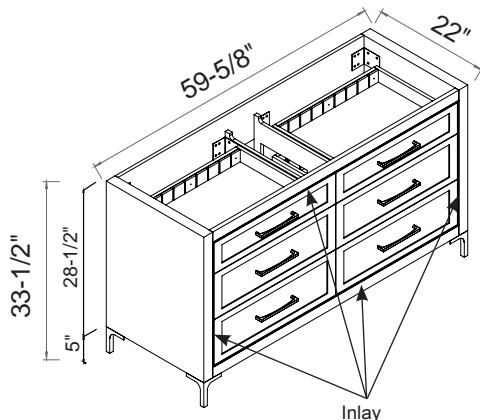

Cabinet with LY-Feet (Shown with **Trendisitional™** Handle/Feet):

Cabinet	Select		• 60" W x 22" D x 33-1/2" H (With Feet) • Includes 4 LY-Feet (LY-0505-XX)	NP Feet/Inlay Finish Options		Handle/Feet/Inlay Finish Options	
	Handle	Finish		PC = Polished Chrome	BN = Brushed Nickel PN = Polished Nickel SB = Satin Brass MB = Matte Black	PC = Polished Chrome	BN = Brushed Nickel PN = Polished Nickel SB = Satin Brass MB = Matte Black
	B865-60C-001-LY-BR	-XX -XX	Cabinet Brandy with LY-Feet	$5,425	$5,685	$5,695	$6,075
	B865-60C-001-LY-WH	-XX -XX	Cabinet White with LY-Feet				
	B865-60C-001-LY-TG	-XX -XX	Cabinet Studio Grey with LY-Feet				
	B865-60C-001-LY-SA	-XX -XX	Cabinet Sapphire with LY-Feet				

Cabinet with C-Base (Shown with Contempo Handle/Feet):

Cabinet	Select		• 60" W x 22" D x 33-1/2" H (With Feet) • Includes 1 C-base (LC2260-05-XX)	NP Feet/Inlay Finish Options		Handle/Feet/Inlay Finish Options	
	Handle	Finish		PC = Polished Chrome	BN = Brushed Nickel PN = Polished Nickel SB = Satin Brass MB = Matte Black	PC = Polished Chrome	BN = Brushed Nickel PN = Polished Nickel SB = Satin Brass MB = Matte Black
	B865-60C-001-LC-BR	-XX -XX	Cabinet Brandy with C-Base	$5,905	$6,160	$6,175	$6,550
	B865-60C-001-LC-WH	-XX -XX	Cabinet White with C-Base				
	B865-60C-001-LC-TG	-XX -XX	Cabinet Studio Grey with C-Base				
	B865-60C-001-LC-SA	-XX -XX	Cabinet Sapphire with C-Base				

49" & Up - FREE STANDING - Vision

Trendisitional™ Suite Shown

HANDLE OPTIONS

FEET OPTIONS

HR = Mid-Century handle	LR = Mid-Century Feet
HY = Trendisitional™ handle	LY = Trendisitional™ Feet
HP = Contempo handle with backplate	LC = Contempo Feet/Base