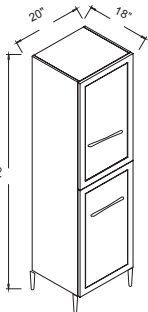

Portrait™ - 20 Collection (Free Standing)

Features:

- Free standing Linen Cabinet features 2 soft-closing doors, and 1 interior drawer.
- Full 18" depth for ample and functional storage space.
- Top/bottom cabinet with 4 matching color wooden adjustable shelves and 1 fixed center shelf for space allocation customization.
- Allows easy storage of folded towels.
- Available left or right hand.
- Available finishes: Brandy (BR), Sapphire (SA), Studio Grey (TG), Walnut (WA) and White (WH)
- Handles/Feet/Base available in Polished Chrome, Brushed Nickel, Matte Black, Satin Brass and Polished Nickel
- 3 Handle options: NP-00 = No Handles, HR = Mid-Century Handle, HY = **Trenditional™** Handle, HP = Contempo Handle with Backplate
- Handle Options: See Page 135

ACCESSORIES INCLUDED:

- Electrical outlets and USB port.
- Hair styling organizer
- Cosmetic tray/organizer
- Phone holder
- Cord organizer

HANDLE OPTIONS

NP = No Handles
(No Holes Drilled)

HP = Contempo handle with backplate
HR = Mid-Century handle
HY = **Trenditional™** handle

Handle
Finish

Feet Finish Options

PC =
Polished
Chrome

BN = Brushed Nickel
PN = Polished Nickel
SB = Satin Brass
MB = Matte Black

Handle & Feet Finish Options

PC =
Polished
Chrome

BN = Brushed Nickel
PN = Polished Nickel
SB = Satin Brass
MB = Matte Black

Cabinet with LR-Feet

LCTR-201876-L001-LR-BR	-XX	-XX	Left Hand Hinged	Brandy
LCTR-201876-R001-LR-BR	-XX	-XX	Right Hand Hinged	Brandy
LCTR-201876-L001-LR-SA	-XX	-XX	Left Hand Hinged	Sapphire
LCTR-201876-R001-LR-SA	-XX	-XX	Right Hand Hinged	Sapphire
LCTR-201876-L001-LR-TG	-XX	-XX	Left Hand Hinged	Studio Grey
LCTR-201876-R001-LR-TG	-XX	-XX	Right Hand Hinged	Studio Grey
LCTR-201876-L001-LR-WA	-XX	-XX	Left Hand Hinged	Walnut
LCTR-201876-R001-LR-WA	-XX	-XX	Right Hand Hinged	Walnut
LCTR-201876-L001-LR-WH	-XX	-XX	Left Hand Hinged	White
LCTR-201876-R001-LR-WH	-XX	-XX	Right Hand Hinged	White

$3,095

$3,295

$3,395

$3,595

Cabinet with LY-Feet