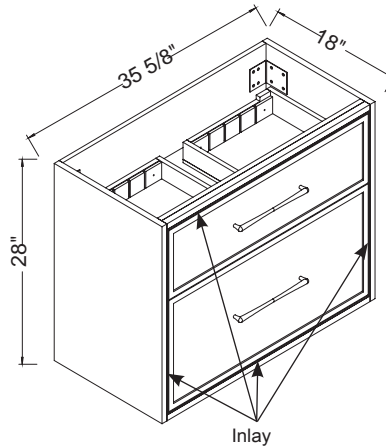

Edge-36 - Wall Hung

18" Depth

- 36" Cabinet features 2 fully adjustable drawers with full extension soft closing glides
- All drawers with adjustable tempered glass dividers
- Includes perimeter accent inlay

4 HANDLE OPTIONS

- NP = No Handles
- HR = Mid-Century handle
- HY = **Trendisitional™** handle
- HP = Contempo handle with backplate

HANDLE/INLAY OPTIONS

NP = No Handles
(No Holes Drilled)

HR = Mid-Century handle
HY = **Trendisitional™** handle
HP = Contempo handle with backplate

COMPONENT		DESCRIPTION						
Cabinet:								
	Cabinet	Select	• 36" W x 18" D x 28" H	NP Inlay Finish Options		Handle & Inlay Finish Options		
		Handle		PC = Polished Chrome	BN = Brushed Nickel PN = Polished Nickel SB = Satin Brass MB = Matte Black	PC = Polished Chrome	BN = Brushed Nickel PN = Polished Nickel SB = Satin Brass MB = Matte Black	
	B455-36-002-WA	-XX	-XX	Cabinet Walnut	$2,665	$2,905	$2,795	$3,075
	B455-36-002-WH	-XX	-XX	Cabinet White				
	B455-36-002-TG	-XX	-XX	Cabinet Studio Grey				
B455-36-002-SA	-XX	-XX	Cabinet Sapphire					

Mid-Century Suite Shown