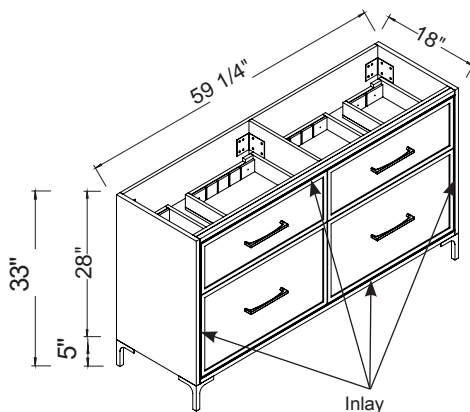

Cabinet with LY-Feet (Shown with **Trendisitional™** Handle/Feet):

Cabinet	Select		• 60" W x 18" D x 33" H (With Feet) • Includes 4 LY-Feet (LY-0505-XX)	NP Feet/Inlay Finish Options		Handle/Feet/Inlay Finish Options	
	Handle	Finish		PC = Polished Chrome	BN = Brushed Nickel PN = Polished Nickel SB = Satin Brass MB = Matte Black	PC = Polished Chrome	BN = Brushed Nickel PN = Polished Nickel SB = Satin Brass MB = Matte Black
B465-60D-001-LY-WA	-XX	-XX	Cabinet Walnut with LY-Feet	$4,715	$5,015	$4,895	$5,275
B465-60D-001-LY-WH	-XX	-XX	Cabinet White with LY-Feet				
B465-60D-001-LY-TG	-XX	-XX	Cabinet Studio Grey with LY-Feet				
B465-60D-001-LY-SA	-XX	-XX	Cabinet Sapphire with LY-Feet				

Cabinet with C-Base (Shown with Contempo Handle/Feet):

Cabinet	Select		• 60" W x 18" D x 33" H (With Feet) • Includes 1 C-base (LC1860-05-XX)	NP Feet/Inlay Finish Options		Handle/Feet/Inlay Finish Options	
	Handle	Finish		PC = Polished Chrome	BN = Brushed Nickel PN = Polished Nickel SB = Satin Brass MB = Matte Black	PC = Polished Chrome	BN = Brushed Nickel PN = Polished Nickel SB = Satin Brass MB = Matte Black
B465-60D-001-LC-WA	-XX	-XX	Cabinet Walnut with C-Base	$5,095	$5,735	$5,275	$5,995
B465-60D-001-LC-WH	-XX	-XX	Cabinet White with C-Base				
B465-60D-001-LC-TG	-XX	-XX	Cabinet Studio Grey with C-Base				
B465-60D-001-LC-SA	-XX	-XX	Cabinet Sapphire with C-Base				

49" & Up - FREE STANDING - Profile

Trendisitional™ Suite Shown