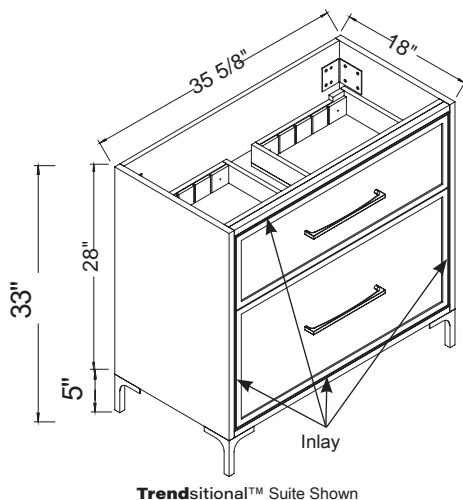

Cabinet with LY-Feet (Shown with **Trendisitional™** Handle/Feet):

Cabinet	Select		• 36" W x 18" D x 33" H (With Feet) • Includes 4 LY-Feet (LY-0505-XX)	NP Feet/Inlay Finish Options		Handle/Feet/Inlay Finish Options	
	Handle	Finish		PC = Polished Chrome	BN = Brushed Nickel PN = Polished Nickel SB = Satin Brass MB = Matte Black	PC = Polished Chrome	BN = Brushed Nickel PN = Polished Nickel SB = Satin Brass MB = Matte Black
B465-36-001-LY-WA	-XX	-XX	Cabinet Walnut with LY-Feet	$3,165	$3,405	$3,295	$3,570
B465-36-001-LY-WH	-XX	-XX	Cabinet White with LY-Feet				
B465-36-001-LY-TG	-XX	-XX	Cabinet Studio Grey with LY-Feet				
B465-36-001-LY-SA	-XX	-XX	Cabinet Sapphire with LY-Feet				

Cabinet with C-Base (Shown with Contempo Handle/Feet):

Cabinet	Select		• 36" W x 18" D x 33" H (With Feet) • Includes 1 C-base (LC1836-05-XX)	NP Feet/Inlay Finish Options		Handle/Feet/Inlay Finish Options	
	Handle	Finish		PC = Polished Chrome	BN = Brushed Nickel PN = Polished Nickel SB = Satin Brass MB = Matte Black	PC = Polished Chrome	BN = Brushed Nickel PN = Polished Nickel SB = Satin Brass MB = Matte Black
B465-36-001-LC-WA	-XX	-XX	Cabinet Walnut with C-Base	$3,440	$3,625	$3,570	$3,795
B465-36-001-LC-WH	-XX	-XX	Cabinet White with C-Base				
B465-36-001-LC-TG	-XX	-XX	Cabinet Studio Grey with C-Base				
B465-36-001-LC-SA	-XX	-XX	Cabinet Sapphire with C-Base				

31" to 36" - FREE STANDING - Profile