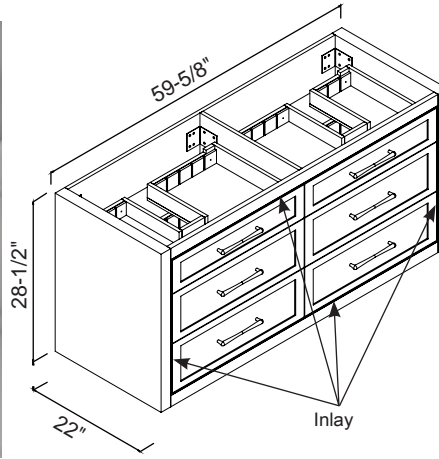

Renaissance-60 Double Bowl - Wall Hung

22" Depth

- 60" Cabinet features 6 fully adjustable drawers with full extension soft closing glides
- All drawers with adjustable tempered glass dividers
- Includes perimeter accent inlay
- Under mount sink installation requires a minimum 3" high countertop like our QSV2230

1. **4 HANDLE OPTIONS**
2. NP = No Handles
   - HR = Mid-Century handle
   - HY = **Trenditional™** handle
   - HP = Contempo handle with backplate

HANDLE/INLAY OPTIONS

NP = No Handles
(No Holes Drilled)

HR = Mid-Century handle
HY = **Trenditional™** handle
HP = Contempo handle with backplate

COMPONENT		DESCRIPTION	
Cabinet:			
	Cabinet	Select	• 60" W x 22" D x 28-1/2" H
		Handle	
		Finish	
			NP Inlay Finish Options
			Handle & Inlay Finish Options
B855-60D-002-BR	-XX	-XX	Cabinet Brandy
B855-60D-002-WH	-XX	-XX	Cabinet White
B855-60D-002-TG	-XX	-XX	Cabinet Studio Grey
B855-60D-002-SA	-XX	-XX	Cabinet Sapphire
			PC = Polished Chrome
			BN = Brushed Nickel PN = Polished Nickel SB = Satin Brass MB = Matte Black
			PC = Polished Chrome
			BN = Brushed Nickel PN = Polished Nickel SB = Satin Brass MB = Matte Black
			$5,125
			$5,305
			$5,395
			$5,695

Mid-Century Suite Shown