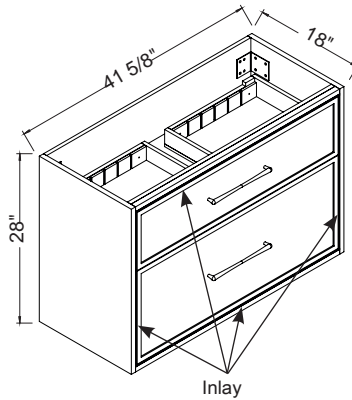

Edge-42 - Wall Hung

18" Depth

- 42" Cabinet features 2 fully adjustable drawers with full extension soft closing glides
- All drawers with adjustable tempered glass dividers
- Includes perimeter accent inlay

1. **4 HANDLE OPTIONS**
2. NP = No Handles
   - HR = Mid-Century handle
   - HY = **Trendisitional™** handle
   - HP = Contempo handle with backplate

HANDLE/INLAY OPTIONS

NP = No Handles
(No Holes Drilled)

HR = Mid-Century handle
HY = **Trendisitional™** handle
HP = Contempo handle with backplate

COMPONENT		DESCRIPTION						
Cabinet:								
	Cabinet	Select	• 42" W x 18" D x 28" H	NP Inlay Finish Options		Handle & Inlay Finish Options		
		Handle	Finish	PC = Polished Chrome	BN = Brushed Nickel PN = Polished Nickel SB = Satin Brass MB = Matte Black	PC = Polished Chrome	BN = Brushed Nickel PN = Polished Nickel SB = Satin Brass MB = Matte Black	
	B455-42-002-WA	-XX	-XX	Cabinet Walnut	$3,065	$3,305	$3,195	$3,470
	B455-42-002-WH	-XX	-XX	Cabinet White				
	B455-42-002-TG	-XX	-XX	Cabinet Studio Grey				
B455-42-002-SA	-XX	-XX	Cabinet Sapphire					

Mid-Century Suite Shown