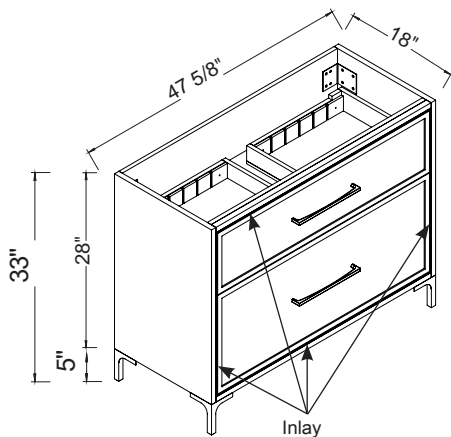

Cabinet with LY-Feet (Shown with **Trendsitional™** Handle/Feet):

Cabinet	Select		• 48" W x 18" D x 33" H (With Feet) • Includes 4 LY-Feet (LY-0505-XX)	NP Feet/Inlay Finish Options		Handle/Feet/Inlay Finish Options	
	Handle	Finish		PC = Polished Chrome	BN = Brushed Nickel PN = Polished Nickel SB = Satin Brass MB = Matte Black	PC = Polished Chrome	BN = Brushed Nickel PN = Polished Nickel SB = Satin Brass MB = Matte Black
B465-48C-001-LY-WA	-XX	-XX	Cabinet Walnut with LY-Feet	$3,835	$4,030	$3,995	$4,270
B465-48C-001-LY-WH	-XX	-XX	Cabinet White with LY-Feet				
B465-48C-001-LY-TG	-XX	-XX	Cabinet Studio Grey with LY-Feet				
B465-48C-001-LY-SA	-XX	-XX	Cabinet Sapphire with LY-Feet				

Cabinet with C-Base (Shown with Contempo Handle/Feet):

Cabinet	Select		• 48" W x 18" D x 33" H (With Feet) • Includes 1 C-base (LC1848-05-XX)	NP Feet/Inlay Finish Options		Handle/Feet/Inlay Finish Options	
	Handle	Finish		PC = Polished Chrome	BN = Brushed Nickel PN = Polished Nickel SB = Satin Brass MB = Matte Black	PC = Polished Chrome	BN = Brushed Nickel PN = Polished Nickel SB = Satin Brass MB = Matte Black
B465-48C-001-LC-WA	-XX	-XX	Cabinet Walnut with C-Base	$4,110	$4,610	$4,270	$4,850
B465-48C-001-LC-WH	-XX	-XX	Cabinet White with C-Base				
B465-48C-001-LC-TG	-XX	-XX	Cabinet Studio Grey with C-Base				
B465-48C-001-LC-SA	-XX	-XX	Cabinet Sapphire with C-Base				

37" to 48" - FREE STANDING - Profile

Trendsitional™ Suite Shown

HANDLE OPTIONS

FEET OPTIONS