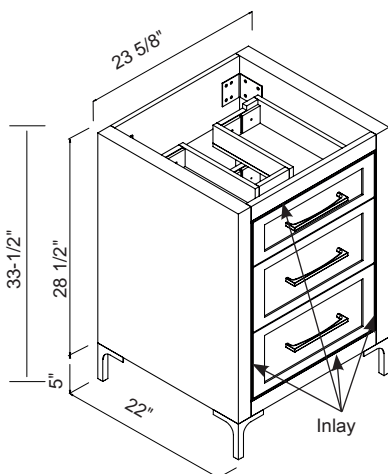

Cabinet with LY-Feet (Shown with **Trendisitional™** Handle/Feet):

Cabinet	Select		• 24" W x 22" D x 33-1/2" H (With Feet) • Includes 4 LY-Feet (LY-0505-XX)	NP Feet/Inlay Finish Options		Handle/Feet/Inlay Finish Options	
	Handle	Finish		PC = Polished Chrome	BN = Brushed Nickel PN = Polished Nickel SB = Satin Brass MB = Matte Black	PC = Polished Chrome	BN = Brushed Nickel PN = Polished Nickel SB = Satin Brass MB = Matte Black
B865-24-001-LY-BR	-XX	-XX	Cabinet Brandy with LY-Feet	$2,960	$3,080	$3,095	$3,275
B865-24-001-LY-WH	-XX	-XX	Cabinet White with LY-Feet				
B865-24-001-LY-TG	-XX	-XX	Cabinet Studio Grey with LY-Feet				
B865-24-001-LY-SA	-XX	-XX	Cabinet Sapphire with LY-Feet				

Cabinet with C-Base (Shown with Contempo Handle/Feet):

Cabinet	Select		• 24" W x 22" D x 33-1/2" H (With Feet) • Includes 1 C-base (LC2224-05-XX)	NP Feet/Inlay Finish Options		Handle/Feet/Inlay Finish Options	
	Handle	Finish		PC = Polished Chrome	BN = Brushed Nickel PN = Polished Nickel SB = Satin Brass MB = Matte Black	PC = Polished Chrome	BN = Brushed Nickel PN = Polished Nickel SB = Satin Brass MB = Matte Black
B865-24-001-LC-BR	-XX	-XX	Cabinet Brandy with C-Base	$3,140	$3,255	$3,275	$3,450
B865-24-001-LC-WH	-XX	-XX	Cabinet White with C-Base				
B865-24-001-LC-TG	-XX	-XX	Cabinet Studio Grey with C-Base				
B865-24-001-LC-SA	-XX	-XX	Cabinet Sapphire with C-Base				

Trendisitional™ Suite Shown

HANDLE OPTIONS

FEET OPTIONS