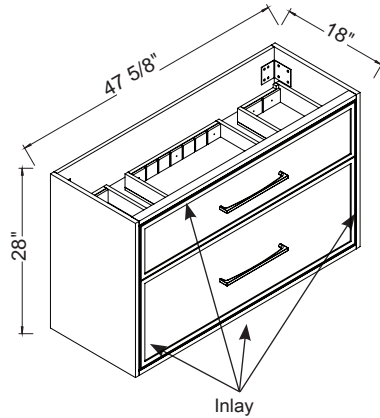

Edge-48 Double Bowl - Wall Hung

18" Depth

- 48" Cabinet features 2 fully adjustable drawers with full extension soft closing glides
- All drawers with adjustable tempered glass dividers
- Includes perimeter accent inlay

4 HANDLE OPTIONS

- NP = No Handles
- HR = Mid-Century handle
- HY = **Trendisitional™** handle
- HP = Contempo handle with backplate

HANDLE/INLAY OPTIONS

NP = No Handles
(No Holes Drilled)

HR = Mid-Century handle
HY = **Trendisitional™** handle
HP = Contempo handle with backplate

COMPONENT		DESCRIPTION						
Cabinet:								
	Cabinet	Select	• 48" W x 18" D x 28" H	NP Inlay Finish Options		Handle & Inlay Finish Options		
		Handle		PC = Polished Chrome	BN = Brushed Nickel PN = Polished Nickel SB = Satin Brass MB = Matte Black	PC = Polished Chrome	BN = Brushed Nickel PN = Polished Nickel SB = Satin Brass MB = Matte Black	
	B455-48D-002-WA	-XX	-XX	Cabinet Walnut	$3,835	$3,955	$3,995	$4,195
	B455-48D-002-WH	-XX	-XX	Cabinet White				
	B455-48D-002-TG	-XX	-XX	Cabinet Studio Grey				
B455-48D-002-SA	-XX	-XX	Cabinet Sapphire					

Mid-Century Suite Shown