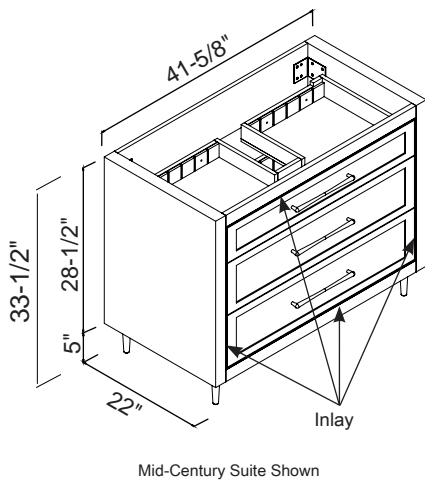

Cabinet with LY-Feet (Shown with **Trendsitional™** Handle/Feet):

Cabinet	Select		• 42" W x 22" D x 33-1/2" H (With Feet) • Includes 4 LY-Feet (LY-0505-XX)	NP Feet/Inlay Finish Options		Handle/Feet/Inlay Finish Options	
	Handle	Finish		PC = Polished Chrome	BN = Brushed Nickel PN = Polished Nickel SB = Satin Brass MB = Matte Black	PC = Polished Chrome	BN = Brushed Nickel PN = Polished Nickel SB = Satin Brass MB = Matte Black
B865-42-001-LY-BR	-XX	-XX	Cabinet Brandy with LY-Feet	$3,805	$3,940	$3,995	$4,195
B865-42-001-LY-WH	-XX	-XX	Cabinet White with LY-Feet				
B865-42-001-LY-TG	-XX	-XX	Cabinet Studio Grey with LY-Feet				
B865-42-001-LY-SA	-XX	-XX	Cabinet Sapphire with LY-Feet				

Cabinet with C-Base (Shown with Contempo Handle/Feet):

Cabinet	Select		• 42" W x 22" D x 33-1/2" H (With Feet) • Includes 1 C-base (LC2242-05-XX)	NP Feet/Inlay Finish Options		Handle/Feet/Inlay Finish Options	
	Handle	Finish		PC = Polished Chrome	BN = Brushed Nickel PN = Polished Nickel SB = Satin Brass MB = Matte Black	PC = Polished Chrome	BN = Brushed Nickel PN = Polished Nickel SB = Satin Brass MB = Matte Black
B865-42-001-LC-BR	-XX	-XX	Cabinet Brandy with C-Base	$4,080	$4,295	$4,275	$4,550
B865-42-001-LC-WH	-XX	-XX	Cabinet White with C-Base				
B865-42-001-LC-TG	-XX	-XX	Cabinet Studio Grey with C-Base				
B865-42-001-LC-SA	-XX	-XX	Cabinet Sapphire with C-Base				

37" to 48" - FREE STANDING - Vision

HANDLE OPTIONS

FEET OPTIONS