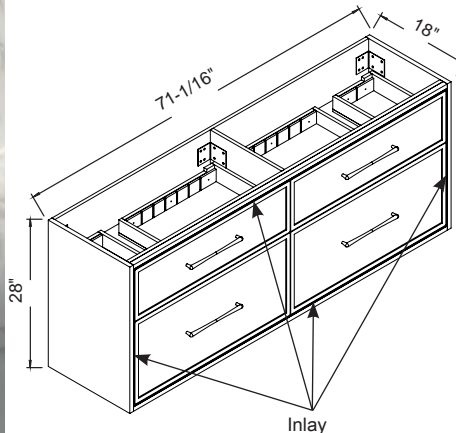

Edge-72 Double Bowl - Wall Hung

18" Depth

- 72" Cabinet features 4 fully adjustable drawers with full extension soft closing glides
- All drawers with adjustable tempered glass dividers
- Includes perimeter accent inlay

1. **4 HANDLE OPTIONS**
2. NP = No Handles
   - HR = Mid-Century handle
   - HY = **Trendisitional™** handle
   - HP = Contempo handle with backplate

HANDLE/INLAY OPTIONS

NP = No Handles
(No Holes Drilled)

HR = Mid-Century handle
HY = **Trendisitional™** handle
HP = Contempo handle with backplate

COMPONENT		DESCRIPTION						
Cabinet:								
	Cabinet	Select	• 72" W x 18" D x 28" H	NP Inlay Finish Options		Handle & Inlay Finish Options		
		Handle		PC = Polished Chrome	BN = Brushed Nickel PN = Polished Nickel SB = Satin Brass MB = Matte Black	PC = Polished Chrome	BN = Brushed Nickel PN = Polished Nickel SB = Satin Brass MB = Matte Black	
	B455-72D-002-WA	-XX	-XX	Cabinet Walnut	$4,935	$5,155	$5,195	$5,495
	B455-72D-002-WH	-XX	-XX	Cabinet White				
	B455-72D-002-TG	-XX	-XX	Cabinet Studio Grey				
B455-72D-002-SA	-XX	-XX	Cabinet Sapphire					

Mid-Century Suite Shown