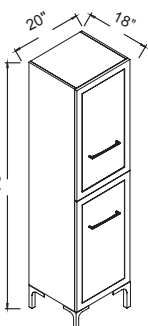

LCTR-201876-L001-LY-BR	-XX	-XX	Left Hand Hinged	Brandy
LCTR-201876-R001-LY-BR	-XX	-XX	Right Hand Hinged	Brandy
LCTR-201876-L001-LY-SA	-XX	-XX	Left Hand Hinged	Sapphire
LCTR-201876-R001-LY-SA	-XX	-XX	Right Hand Hinged	Sapphire
LCTR-201876-L001-LY-TG	-XX	-XX	Left Hand Hinged	Studio Grey
LCTR-201876-R001-LY-TG	-XX	-XX	Right Hand Hinged	Studio Grey
LCTR-201876-L001-LY-WA	-XX	-XX	Left Hand Hinged	Walnut
LCTR-201876-R001-LY-WA	-XX	-XX	Right Hand Hinged	Walnut
LCTR-201876-L001-LY-WH	-XX	-XX	Left Hand Hinged	White
LCTR-201876-R001-LY-WH	-XX	-XX	Right Hand Hinged	White

$3,095

$3,295

$3,395

$3,595

Cabinet with C-Base