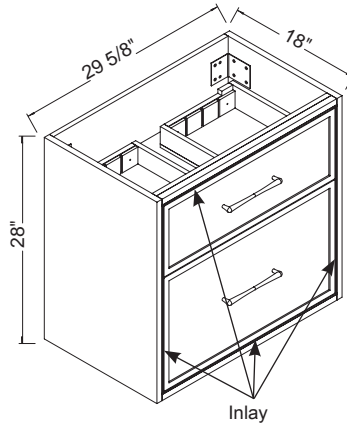

Edge-30 - Wall Hung

18" Depth

- 30" Cabinet features 2 fully adjustable drawers with full extension soft closing glides
- All drawers with adjustable tempered glass dividers
- Includes perimeter accent inlay

4 HANDLE OPTIONS

- NP = No Handles
- HR = Mid-Century handle
- HY = **Trendisitional™** handle
- HP = Contempo handle with backplate

HANDLE/INLAY OPTIONS

NP = No Handles
(No Holes Drilled)

HR = Mid-Century handle
HY = **Trendisitional™** handle
HP = Contempo handle with backplate

COMPONENT

DESCRIPTION

Cabinet:

Cabinet	Select		• 30" W x 18" D x 28" H	NP Inlay Finish Options		Handle & Inlay Finish Options	
	Handle	Finish		PC = Polished Chrome	BN = Brushed Nickel PN = Polished Nickel SB = Satin Brass MB = Matte Black	PC = Polished Chrome	BN = Brushed Nickel PN = Polished Nickel SB = Satin Brass MB = Matte Black
B455-30-002-WA	-XX	-XX	Cabinet Walnut	$2,505	$2,615	$2,595	$2,745
B455-30-002-WH	-XX	-XX	Cabinet White				
B455-30-002-TG	-XX	-XX	Cabinet Studio Grey				
B455-30-002-SA	-XX	-XX	Cabinet Sapphire				

25" to 30" - WALL HUNG - Edge

Mid-Century Suite Shown