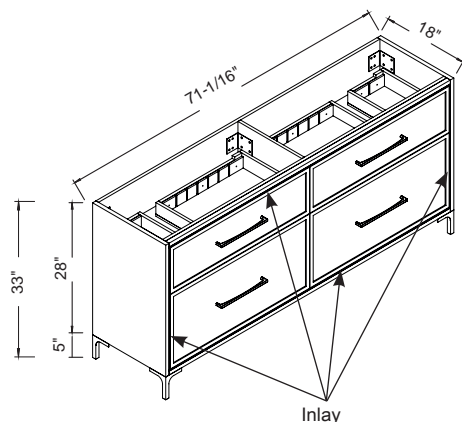

Cabinet with LY-Feet (Shown with **Trendisitional™** Handle/Feet):

Cabinet	Select		• 72" W x 18" D x 33" H (With Feet) • Includes 4 LY-Feet (LY-0505-XX)	NP Feet/Inlay Finish Options		Handle/Feet/Inlay Finish Options	
	Handle	Finish		PC = Polished Chrome	BN = Brushed Nickel PN = Polished Nickel SB = Satin Brass MB = Matte Black	PC = Polished Chrome	BN = Brushed Nickel PN = Polished Nickel SB = Satin Brass MB = Matte Black
B465-72D-001-LY-WA	-XX	-XX	Cabinet Walnut with LY-Feet	$5,235	$5,555	$5,495	$5,895
B465-72D-001-LY-WH	-XX	-XX	Cabinet White with LY-Feet				
B465-72D-001-LY-TG	-XX	-XX	Cabinet Studio Grey with LY-Feet				
B465-72D-001-LY-SA	-XX	-XX	Cabinet Sapphire with LY-Feet				

Cabinet with C-Base (Shown with Contempo Handle/Feet):

Cabinet	Select		• 72" W x 18" D x 33" H (With Feet) • Includes 1 C-base (LC1872-05-XX)	NP Feet/Inlay Finish Options		Handle/Feet/Inlay Finish Options	
	Handle	Finish		PC = Polished Chrome	BN = Brushed Nickel PN = Polished Nickel SB = Satin Brass MB = Matte Black	PC = Polished Chrome	BN = Brushed Nickel PN = Polished Nickel SB = Satin Brass MB = Matte Black
B465-72D-001-LC-WA	-XX	-XX	Cabinet Walnut with C-Base	$5,635	$6,255	$5,895	$6,595
B465-72D-001-LC-WH	-XX	-XX	Cabinet White with C-Base				
B465-72D-001-LC-TG	-XX	-XX	Cabinet Studio Grey with C-Base				
B465-72D-001-LC-SA	-XX	-XX	Cabinet Sapphire with C-Base				

49" & Up - FREE STANDING - Profile

Trendisitional™ Suite Shown