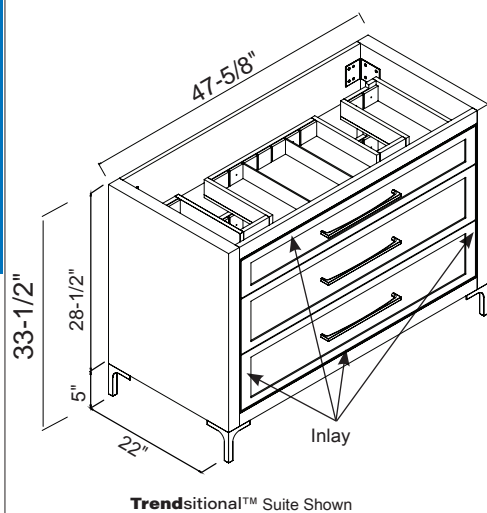

Cabinet with LY-Feet (Shown with **Trendisitional™** Handle/Feet):

Cabinet	Select		• 48" W x 22" D x 33-1/2" H (With Feet) • Includes 4 LY-Feet (LY-0505-XX)	NP Feet/Inlay Finish Options		Handle/Feet/Inlay Finish Options	
	Handle	Finish		PC = Polished Chrome	BN = Brushed Nickel PN = Polished Nickel SB = Satin Brass MB = Matte Black	PC = Polished Chrome	BN = Brushed Nickel PN = Polished Nickel SB = Satin Brass MB = Matte Black
B865-48D-001-LY-BR	-XX	-XX	Cabinet Brandy with LY-Feet	$4,610	$4,835	$4,850	$5,195
B865-48D-001-LY-WH	-XX	-XX	Cabinet White with LY-Feet				
B865-48D-001-LY-TG	-XX	-XX	Cabinet Studio Grey with LY-Feet				
B865-48D-001-LY-SA	-XX	-XX	Cabinet Sapphire with LY-Feet				

Cabinet with C-Base (Shown with Contempo Handle/Feet):

Cabinet	Select		• 48" W x 22" D x 33-1/2" H (With Feet) • Includes 1 C-base (LC2248-05-XX)	NP Feet/Inlay Finish Options		Handle/Feet/Inlay Finish Options	
	Handle	Finish		PC = Polished Chrome	BN = Brushed Nickel PN = Polished Nickel SB = Satin Brass MB = Matte Black	PC = Polished Chrome	BN = Brushed Nickel PN = Polished Nickel SB = Satin Brass MB = Matte Black
B865-48D-001-LC-BR	-XX	-XX	Cabinet Brandy with C-Base	$5,055	$5,235	$5,295	$5,595
B865-48D-001-LC-WH	-XX	-XX	Cabinet White with C-Base				
B865-48D-001-LC-TG	-XX	-XX	Cabinet Studio Grey with C-Base				
B865-48D-001-LC-SA	-XX	-XX	Cabinet Sapphire with C-Base				

37" to 48" - FREE STANDING - Vision