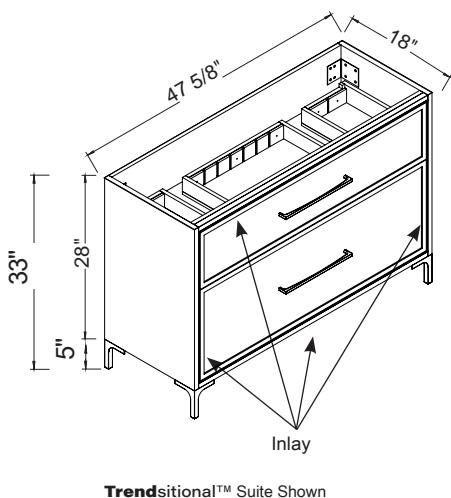

Cabinet with LY-Feet (Shown with **Trendisitional™** Handle/Feet):

Cabinet	Select		• 48" W x 18" D x 33" H (With Feet) • Includes 4 LY-Feet (LY-0505-XX)	NP Feet/Inlay Finish Options		Handle/Feet/Inlay Finish Options	
	Handle	Finish		PC = Polished Chrome	BN = Brushed Nickel PN = Polished Nickel SB = Satin Brass MB = Matte Black	PC = Polished Chrome	BN = Brushed Nickel PN = Polished Nickel SB = Satin Brass MB = Matte Black
B465-48D-001-LY-WA	-XX	-XX	Cabinet Walnut with LY-Feet	$4,035	$4,310	$4,195	$4,540
B465-48D-001-LY-WH	-XX	-XX	Cabinet White with LY-Feet				
B465-48D-001-LY-TG	-XX	-XX	Cabinet Studio Grey with LY-Feet				
B465-48D-001-LY-SA	-XX	-XX	Cabinet Sapphire with LY-Feet				

Cabinet with C-Base (Shown with Contempo Handle/Feet):

Cabinet	Select		• 48" W x 18" D x 33" H (With Feet) • Includes 1 C-base (LC1848-05-XX)	NP Feet/Inlay Finish Options		Handle/Feet/Inlay Finish Options	
	Handle	Finish		PC = Polished Chrome	BN = Brushed Nickel PN = Polished Nickel SB = Satin Brass MB = Matte Black	PC = Polished Chrome	BN = Brushed Nickel PN = Polished Nickel SB = Satin Brass MB = Matte Black
B465-48D-001-LC-WA	-XX	-XX	Cabinet Walnut with C-Base	$4,380	$4,910	$4,540	$5,150
B465-48D-001-LC-WH	-XX	-XX	Cabinet White with C-Base				
B465-48D-001-LC-TG	-XX	-XX	Cabinet Studio Grey with C-Base				
B465-48D-001-LC-SA	-XX	-XX	Cabinet Sapphire with C-Base				

37" to 48" - FREE STANDING - Profile