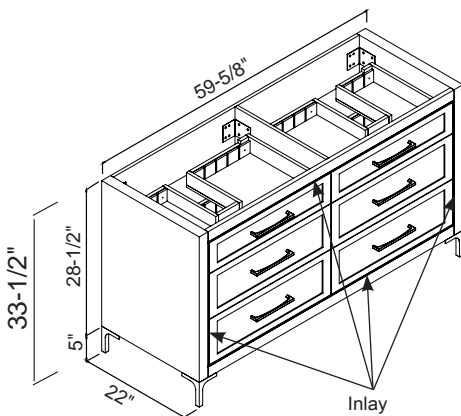

Cabinet with LY-Feet (Shown with **Trendisitional™** Handle/Feet):

Cabinet	Select		• 60" W x 22" D x 33-1/2" H (With Feet) • Includes 4 LY-Feet (LY-0505-XX)	NP Feet/Inlay Finish Options		Handle/Feet/Inlay Finish Options	
	Handle	Finish		PC = Polished Chrome	BN = Brushed Nickel PN = Polished Nickel SB = Satin Brass MB = Matte Black	PC = Polished Chrome	BN = Brushed Nickel PN = Polished Nickel SB = Satin Brass MB = Matte Black
B865-60D-001-LY-BR	-XX	-XX	Cabinet Brandy with LY-Feet	$5,425	$5,685	$5,695	$6,075
B865-60D-001-LY-WH	-XX	-XX	Cabinet White with LY-Feet				
B865-60D-001-LY-TG	-XX	-XX	Cabinet Studio Grey with LY-Feet				
B865-60D-001-LY-SA	-XX	-XX	Cabinet Sapphire with LY-Feet				

Cabinet with C-Base (Shown with Contempo Handle/Feet):

Cabinet	Select		• 60" W x 22" D x 33-1/2" H (With Feet) • Includes 1 C-base (LC2260-05-XX)	NP Feet/Inlay Finish Options		Handle/Feet/Inlay Finish Options	
	Handle	Finish		PC = Polished Chrome	BN = Brushed Nickel PN = Polished Nickel SB = Satin Brass MB = Matte Black	PC = Polished Chrome	BN = Brushed Nickel PN = Polished Nickel SB = Satin Brass MB = Matte Black
B865-60D-001-LC-BR	-XX	-XX	Cabinet Brandy with C-Base	$5,905	$6,160	$6,175	$6,550
B865-60D-001-LC-WH	-XX	-XX	Cabinet White with C-Base				
B865-60D-001-LC-TG	-XX	-XX	Cabinet Studio Grey with C-Base				
B865-60D-001-LC-SA	-XX	-XX	Cabinet Sapphire with C-Base				

49" & Up - FREE STANDING - Vision

Trendisitional™ Suite Shown

HANDLE OPTIONS

FEET OPTIONS