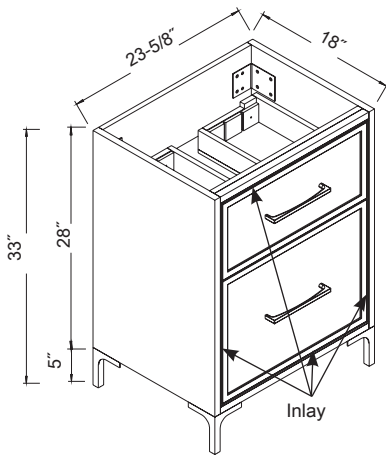

Cabinet with LY-Feet (Shown with **Trendisitional™** Handle/Feet Suite):

Cabinet	Select		• 24" W x 18" D x 33" H (With Feet) • Includes 4 LY-Feet (LY-0505-XX)	NP Feet/Inlay Finish Options		Handle/Feet/Inlay Finish Options	
	Handle	Finish		PC = Polished Chrome	BN = Brushed Nickel PN = Polished Nickel SB = Satin Brass MB = Matte Black	PC = Polished Chrome	BN = Brushed Nickel PN = Polished Nickel SB = Satin Brass MB = Matte Black
B465-24-001-LY-WA	-XX	-XX	Cabinet Walnut with LY-Feet	$2,705	$2,845	$2,795	$2,975
B465-24-001-LY-WH	-XX	-XX	Cabinet White with LY-Feet				
B465-24-001-LY-TG	-XX	-XX	Cabinet Studio Grey with LY-Feet				
B465-24-001-LY-SA	-XX	-XX	Cabinet Sapphire with LY-Feet				

Cabinet with C-Base (Shown with Contempo Handle/Feet Suite):

Cabinet	Select		• 24" W x 18" D x 33" H (With Feet) • Includes 1 C-base (LC1824-05-XX)	NP Feet/Inlay Finish Options		Handle/Feet/Inlay Finish Options	
	Handle	Finish		PC = Polished Chrome	BN = Brushed Nickel PN = Polished Nickel SB = Satin Brass MB = Matte Black	PC = Polished Chrome	BN = Brushed Nickel PN = Polished Nickel SB = Satin Brass MB = Matte Black
B465-24-001-LC-WA	-XX	-XX	Cabinet Walnut with C-Base	$2,885	$3,020	$2,975	$3,150
B465-24-001-LC-WH	-XX	-XX	Cabinet White with C-Base				
B465-24-001-LC-TG	-XX	-XX	Cabinet Studio Grey with C-Base				
B465-24-001-LC-SA	-XX	-XX	Cabinet Sapphire with C-Base				

Trendisitional™ Suite Shown