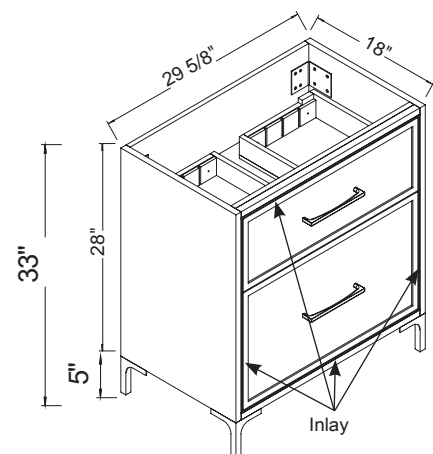

Cabinet with LY-Feet (Shown with **Trendisitional™** Handle/Feet):

Cabinet	Select		• 30" W x 18" D x 33" H (With Feet) • Includes 4 LY-Feet (LY-0505-XX)	NP Feet/Inlay Finish Options		Handle/Feet/Inlay Finish Options	
	Handle	Finish		PC = Polished Chrome	BN = Brushed Nickel PN = Polished Nickel SB = Satin Brass MB = Matte Black	PC = Polished Chrome	BN = Brushed Nickel PN = Polished Nickel SB = Satin Brass MB = Matte Black
B465-30-001-LY-WA	-XX	-XX	Cabinet Walnut with LY-Feet	$2,905	$3,090	$2,995	$3,220
B465-30-001-LY-WH	-XX	-XX	Cabinet White with LY-Feet				
B465-30-001-LY-TG	-XX	-XX	Cabinet Studio Grey with LY-Feet				
B465-30-001-LY-SA	-XX	-XX	Cabinet Sapphire with LY-Feet				

Cabinet with C-Base (Shown with Contempo Handle/Feet):

Cabinet	Select		• 30" W x 18" D x 33" H (With Feet) • Includes 1 C-base (LC1830-05-XX)	NP Feet/Inlay Finish Options		Handle/Feet/Inlay Finish Options	
	Handle	Finish		PC = Polished Chrome	BN = Brushed Nickel PN = Polished Nickel SB = Satin Brass MB = Matte Black	PC = Polished Chrome	BN = Brushed Nickel PN = Polished Nickel SB = Satin Brass MB = Matte Black
B465-30-001-LC-WA	-XX	-XX	Cabinet Walnut with C-Base	$3,130	$3,320	$3,220	$3,450
B465-30-001-LC-WH	-XX	-XX	Cabinet White with C-Base				
B465-30-001-LC-TG	-XX	-XX	Cabinet Studio Grey with C-Base				
B465-30-001-LC-SA	-XX	-XX	Cabinet Sapphire with C-Base				

25" to 30" - FREE STANDING - Profile

Trendisitional™ Suite Shown

HANDLE OPTIONS

FEET OPTIONS