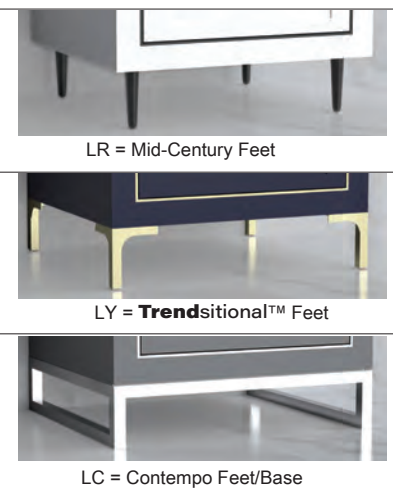

FEET OPTIONS