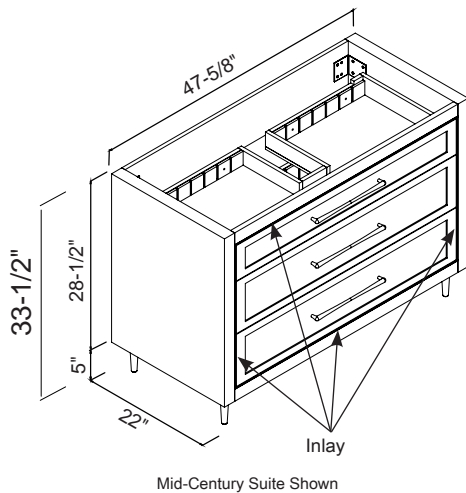

Cabinet with LY-Feet (Shown with **Trendsitional™** Handle/Feet):

Cabinet	Select		• 48" W x 22" D x 33-1/2" H (With Feet) • Includes 4 LY-Feet (LY-0505-XX)	NP Feet/Inlay Finish Options		Handle/Feet/Inlay Finish Options	
	Handle	Finish		PC = Polished Chrome	BN = Brushed Nickel PN = Polished Nickel SB = Satin Brass MB = Matte Black	PC = Polished Chrome	BN = Brushed Nickel PN = Polished Nickel SB = Satin Brass MB = Matte Black
	B865-48C-001-LY-BR	-XX -XX	Cabinet Brandy with LY-Feet	$4,310	$4,465	$4,550	$4,825
	B865-48C-001-LY-WH	-XX -XX	Cabinet White with LY-Feet				
	B865-48C-001-LY-TG	-XX -XX	Cabinet Studio Grey with LY-Feet				
	B865-48C-001-LY-SA	-XX -XX	Cabinet Sapphire with LY-Feet				

Cabinet with C-Base (Shown with Contempo Handle/Feet):

Cabinet	Select		• 48" W x 22" D x 33-1/2" H (With Feet) • Includes 1 C-base (LC2248-05-XX)	NP Feet/Inlay Finish Options		Handle/Feet/Inlay Finish Options	
	Handle	Finish		PC = Polished Chrome	BN = Brushed Nickel PN = Polished Nickel SB = Satin Brass MB = Matte Black	PC = Polished Chrome	BN = Brushed Nickel PN = Polished Nickel SB = Satin Brass MB = Matte Black
	B865-48C-001-LC-BR	-XX -XX	Cabinet Brandy with C-Base	$4,685	$4,865	$4,925	$5,225
	B865-48C-001-LC-WH	-XX -XX	Cabinet White with C-Base				
	B865-48C-001-LC-TG	-XX -XX	Cabinet Studio Grey with C-Base				
	B865-48C-001-LC-SA	-XX -XX	Cabinet Sapphire with C-Base				

37" to 48" - FREE STANDING - Vision