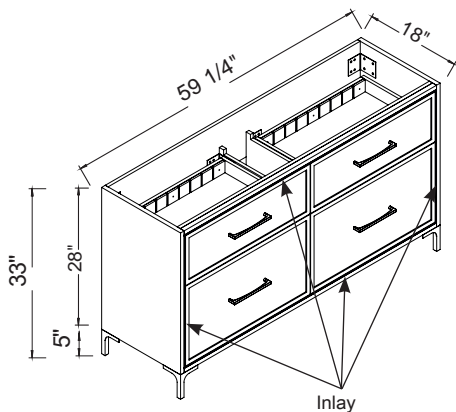

Cabinet with LY-Feet (Shown with **Trendisitional™** Handle/Feet):

Cabinet	Select		• 60" W x 18" D x 33" H (With Feet) • Includes 4 LY-Feet (LY-0505-XX)	NP Feet/Inlay Finish Options		Handle/Feet/Inlay Finish Options	
	Handle	Finish		PC = Polished Chrome	BN = Brushed Nickel PN = Polished Nickel SB = Satin Brass MB = Matte Black	PC = Polished Chrome	BN = Brushed Nickel PN = Polished Nickel SB = Satin Brass MB = Matte Black
	B465-60C-001-LY-WA	-XX -XX	Cabinet Walnut with LY-Feet	$4,615	$4,915	$4,795	$5,175
	B465-60C-001-LY-WH	-XX -XX	Cabinet White with LY-Feet				
	B465-60C-001-LY-TG	-XX -XX	Cabinet Studio Grey with LY-Feet				
	B465-60C-001-LY-SA	-XX -XX	Cabinet Sapphire with LY-Feet				

Cabinet with C-Base (Shown with Contempo Handle/Feet):

Cabinet	Select		• 60" W x 18" D x 33" H (With Feet) • Includes 1 C-base (LC1860-05-XX)	NP Feet/Inlay Finish Options		Handle/Feet/Inlay Finish Options	
	Handle	Finish		PC = Polished Chrome	BN = Brushed Nickel PN = Polished Nickel SB = Satin Brass MB = Matte Black	PC = Polished Chrome	BN = Brushed Nickel PN = Polished Nickel SB = Satin Brass MB = Matte Black
	B465-60C-001-LC-WA	-XX -XX	Cabinet Walnut with C-Base	$4,995	$5,635	$5,175	$5,895
	B465-60C-001-LC-WH	-XX -XX	Cabinet White with C-Base				
	B465-60C-001-LC-TG	-XX -XX	Cabinet Studio Grey with C-Base				
	B465-60C-001-LC-SA	-XX -XX	Cabinet Sapphire with C-Base				

49" & Up - FREE STANDING - Profile

Trendisitional™ Suite Shown

HANDLE OPTIONS

FEET OPTIONS