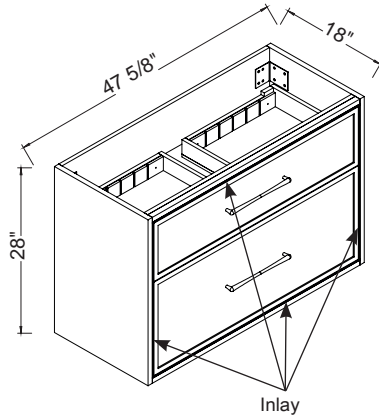

Edge-48 Single Bowl - Wall Hung

18" Depth

- 48" Cabinet features 2 fully adjustable drawers with full extension soft closing glides
- All drawers with adjustable tempered glass dividers
- Includes perimeter accent inlay

4 HANDLE OPTIONS

- NP = No Handles
- HR = Mid-Century handle
- HY = **Trendisitional™** handle
- HP = Contempo handle with backplate

HANDLE/INLAY OPTIONS

NP = No Handles
(No Holes Drilled)

HR = Mid-Century handle
HY = **Trendisitional™** handle
HP = Contempo handle with backplate

COMPONENT		DESCRIPTION						
Cabinet:								
	Cabinet	Select	• 48" W x 18" D x 28" H	NP Inlay Finish Options		Handle & Inlay Finish Options		
		Handle		PC = Polished Chrome	BN = Brushed Nickel PN = Polished Nickel SB = Satin Brass MB = Matte Black	PC = Polished Chrome	BN = Brushed Nickel PN = Polished Nickel SB = Satin Brass MB = Matte Black	
	B455-48C-002-WA	-XX	-XX	Cabinet Walnut	$3,535	$3,730	$3,695	$3,970
	B455-48C-002-WH	-XX	-XX	Cabinet White				
	B455-48C-002-TG	-XX	-XX	Cabinet Studio Grey				
B455-48C-002-SA	-XX	-XX	Cabinet Sapphire					

Mid-Century Suite Shown