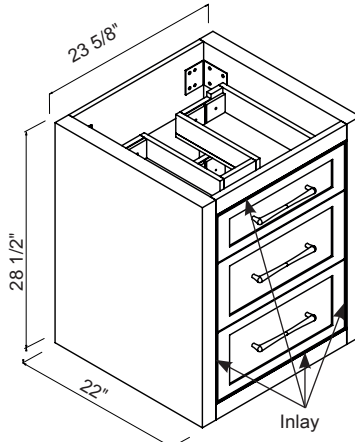

COMPONENT

DESCRIPTION

Cabinet:

Cabinet	Select		• 24" W x 22" D x 28-1/2" H	NP Inlay Finish Options		Handle & Inlay Finish Options	
	Handle	Finish		PC = Polished Chrome	BN = Brushed Nickel PN = Polished Nickel SB = Satin Brass MB = Matte Black	PC = Polished Chrome	BN = Brushed Nickel PN = Polished Nickel SB = Satin Brass MB = Matte Black
B855-24-002-BR	-XX	-XX	Cabinet Brandy	\$2,615	\$2,705	\$2,750	\$2,895
B855-24-002-WH	-XX	-XX	Cabinet White				
B855-24-002-TG	-XX	-XX	Cabinet Studio Grey				
B855-24-002-SA	-XX	-XX	Cabinet Sapphire				