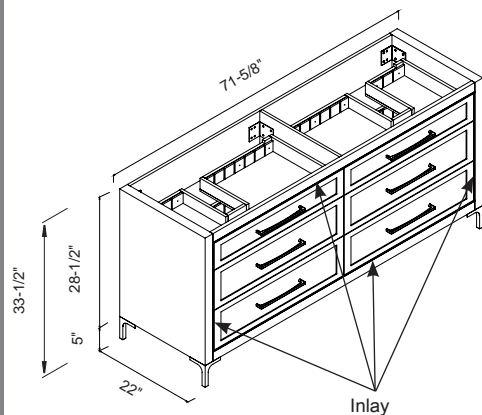

Cabinet with LY-Feet (Shown with **Trendisitional™** Handle/Feet):

Cabinet	Select		• 72" W x 22" D x 33-1/2" H (With Feet) • Includes 4 LY-Feet (LY-0505-XX)	NP Feet/Inlay Finish Options		Handle/Feet/Inlay Finish Options	
	Handle	Finish		PC = Polished Chrome	BN = Brushed Nickel PN = Polished Nickel SB = Satin Brass MB = Matte Black	PC = Polished Chrome	BN = Brushed Nickel PN = Polished Nickel SB = Satin Brass MB = Matte Black
B865-72D-001-LY-BR	-XX	-XX	Cabinet Brandy with LY-Feet	$5,905	$6,185	$6,295	$6,695
B865-72D-001-LY-WH	-XX	-XX	Cabinet White with LY-Feet				
B865-72D-001-LY-TG	-XX	-XX	Cabinet Studio Grey with LY-Feet				
B865-72D-001-LY-SA	-XX	-XX	Cabinet Sapphire with LY-Feet				

Cabinet with C-Base (Shown with Contempo Handle/Feet):

Cabinet	Select		• 72" W x 22" D x 33-1/2" H (With Feet) • Includes 1 C-base (LC2272-05-XX)	NP Feet/Inlay Finish Options		Handle/Feet/Inlay Finish Options	
	Handle	Finish		PC = Polished Chrome	BN = Brushed Nickel PN = Polished Nickel SB = Satin Brass MB = Matte Black	PC = Polished Chrome	BN = Brushed Nickel PN = Polished Nickel SB = Satin Brass MB = Matte Black
B865-72D-001-LC-BR	-XX	-XX	Cabinet Brandy with C-Base	$6,405	$6,685	$6,795	$7,195
B865-72D-001-LC-WH	-XX	-XX	Cabinet White with C-Base				
B865-72D-001-LC-TG	-XX	-XX	Cabinet Studio Grey with C-Base				
B865-72D-001-LC-SA	-XX	-XX	Cabinet Sapphire with C-Base				

49" & Up - FREE STANDING - Vision

Trendisitional™ Suite Shown