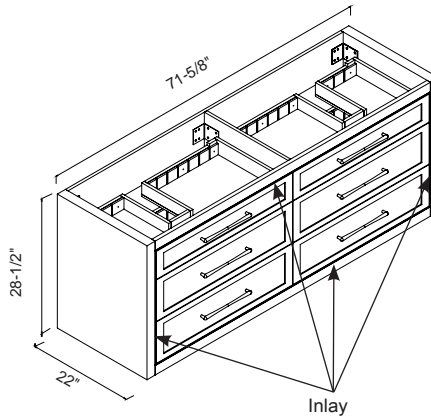

Renaissance-72 Double Bowl - Wall Hung

22" Depth

- 72" Cabinet features 6 fully adjustable drawers with full extension soft closing glides
- All drawers with adjustable tempered glass dividers
- Includes perimeter accent inlay
- Under mount sink installation requires a minimum 3" high countertop like our QSV2230

1. **4 HANDLE OPTIONS**
2. NP = No Handles
   - HR = Mid-Century handle
   - HY = **Trenditional™** handle
   - HP = Contempo handle with backplate

HANDLE/INLAY OPTIONS

NP = No Handles
(No Holes Drilled)

HR = Mid-Century handle
HY = **Trenditional™** handle
HP = Contempo handle with backplate

COMPONENT		DESCRIPTION						
Cabinet:								
	Cabinet	Select	• 72" W x 22" D x 28-1/2" H	NP Inlay Finish Options		Handle & Inlay Finish Options		
		Handle		PC = Polished Chrome	BN = Brushed Nickel PN = Polished Nickel SB = Satin Brass MB = Matte Black	PC = Polished Chrome	BN = Brushed Nickel PN = Polished Nickel SB = Satin Brass MB = Matte Black	
	B855-72D-002-BR	-XX	-XX	Cabinet Brandy	$5,605	$5,785	$5,995	$6,295
	B855-72D-002-WH	-XX	-XX	Cabinet White				
	B855-72D-002-TG	-XX	-XX	Cabinet Studio Grey				
B855-72D-002-SA	-XX	-XX	Cabinet Sapphire					

Mid-Century Suite Shown