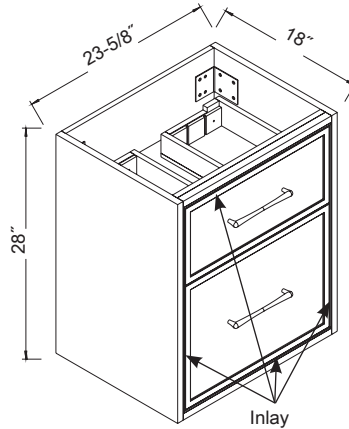

Edge-24 - Wall Hung

18" Depth

24" & under - WALL HUNG - Edge

- 24" Cabinet features 2 fully adjustable drawers with full extension soft closing glides
- All drawers with adjustable tempered glass dividers
- Includes perimeter accent inlay

4 HANDLE OPTIONS

- NP = No Handles
- HR = Mid-Century handle
- HY = **Trendisitional™** handle
- HP = Contempo handle with backplate

HANDLE/INLAY OPTIONS

NP = No Handles
(No Holes Drilled)

HR = Mid-Century handle
HY = **Trendisitional™** handle
HP = Contempo handle with backplate

COMPONENT		DESCRIPTION						
Cabinet:								
	Cabinet	Select	• 24" W x 18" D x 28" H	NP Inlay Finish Options		Handle & Inlay Finish Options		
		Handle	Finish	PC = Polished Chrome	BN = Brushed Nickel PN = Polished Nickel SB = Satin Brass MB = Matte Black	PC = Polished Chrome	BN = Brushed Nickel PN = Polished Nickel SB = Satin Brass MB = Matte Black	
	B455-24-002-WA	-XX	-XX	Cabinet Walnut	$2,305	$2,410	$2,395	$2,540
	B455-24-002-WH	-XX	-XX	Cabinet White				
	B455-24-002-TG	-XX	-XX	Cabinet Studio Grey				
B455-24-002-SA	-XX	-XX	Cabinet Sapphire					

Mid-Century Suite Shown