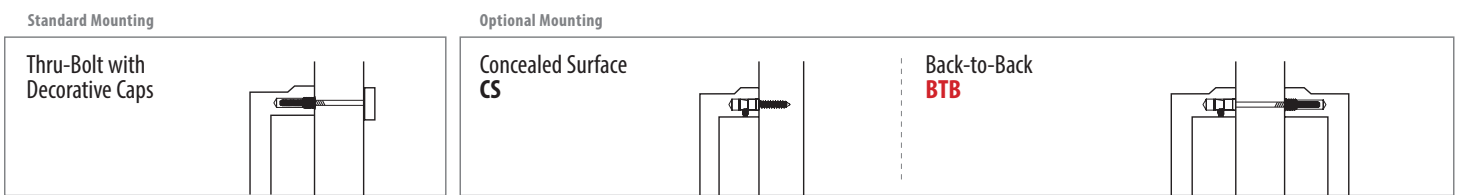

FINISH OPTIONS FOR STEM AND PULL STEM AND PULL WILL BE PERMANENTLY AFFIXED.

To order: **CS/BTB 84070** + **RECUS4** + **KNUS19**

Optional Mounting or Leave Blank for Standard Mounting   Product Code (Center-to-Center)   +   Stem (Style/Finish)   +   Pull (Style/Finish)

Product Name:
SELECT Cabinet Appliance Pull 12" C-to-C + Rectangular Stem Satin Brass (US4) + Knurled Pull Flat Black (US19)