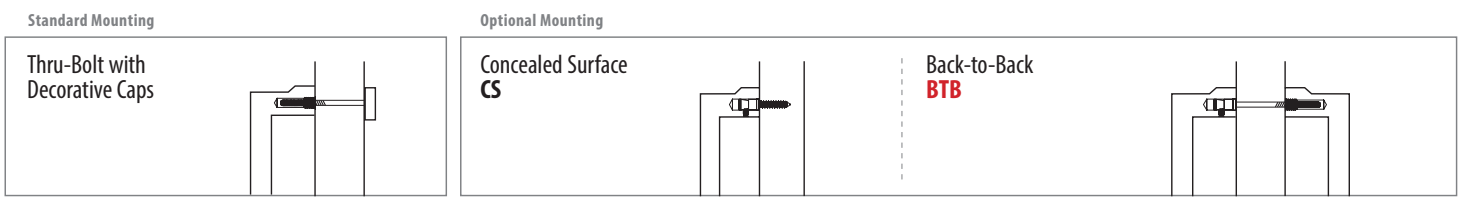

FINISH OPTIONS FOR STEM AND PULL							STEM AND PULL WILL BE PERMANENTLY AFFIXED.	
Satin Brass (US4)	Oil Rubbed Bronze (US10B)	Polished Nickel (US14)	Satin Nickel (US15)	Flat Black (US19)	Polished Chrome (US26)	Satin Copper (SCU)		

To order: **CS/BTB 84170** . **RCBUS4** . **KNUS19**

Optional Mounting or Leave Blank for Standard Mounting   Product Code (Center-to-Center)   +   Stem (Style/Finish)   +   Pull (Style/Finish)

Product Name: SELECT Bar Cabinet Appliance Pull 12"C-to-C + Rectangular Bar Stem Satin Brass (US4) + Knurled Pull Flat Black (US19)