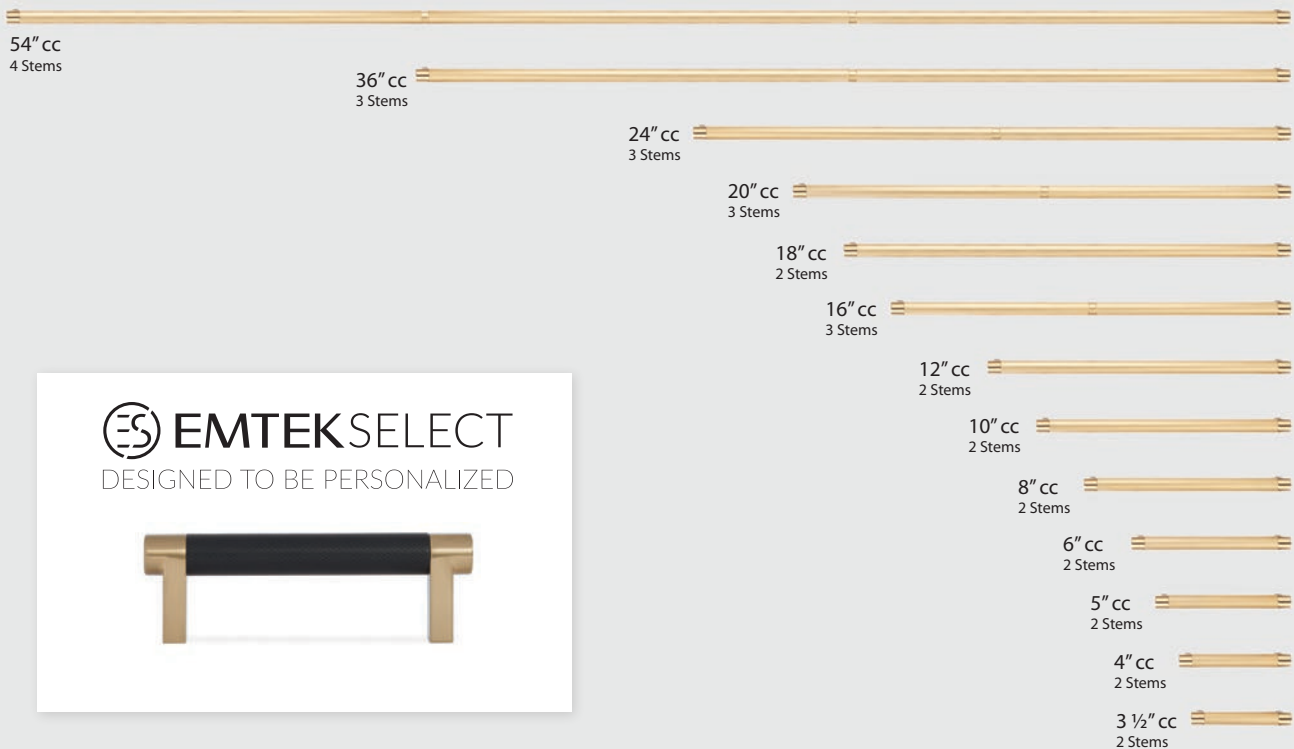

SELECT CABINET PULL

SELECT CABINET PULL

Product Code	C-To-C	Overall	Width(W)	Projection(P)	Stem	List Price
84052	3 1/2"	4 1/4"	1/2"	1 3/8"	2	$28.00
84053	4"	4 3/4"	1/2"	1 3/8"	2	$29.00
84054	5"	5 3/4"	1/2"	1 3/8"	2	$32.00
84055	6"	6 3/4"	1/2"	1 3/8"	2	$36.00
84056	8"	8 3/4"	1/2"	1 3/8"	2	$40.00
84057	10"	10 3/4"	1/2"	1 3/8"	2	$49.00
84058	12"	12 3/4"	1/2"	1 3/8"	2	$52.00
84059	16"	16 3/4"	1/2"	1 3/8"	3	$65.00
84062	18"	18 3/4"	1/2"	1 3/8"	2	$70.00
84060	20"	20 3/4"	1/2"	1 3/8"	3	$78.00
84061	24"	24 3/4"	1/2"	1 3/8"	3	$90.00
84063	36"	36 3/4"	1/2"	1 3/8"	3	$126.00
84064	54"	54 3/4"	1/2"	1 3/8"	4	$189.00

Stem	Pull
  RECTANGULAR (REC)	 KNURLED (KN) SMOOTH (SM)