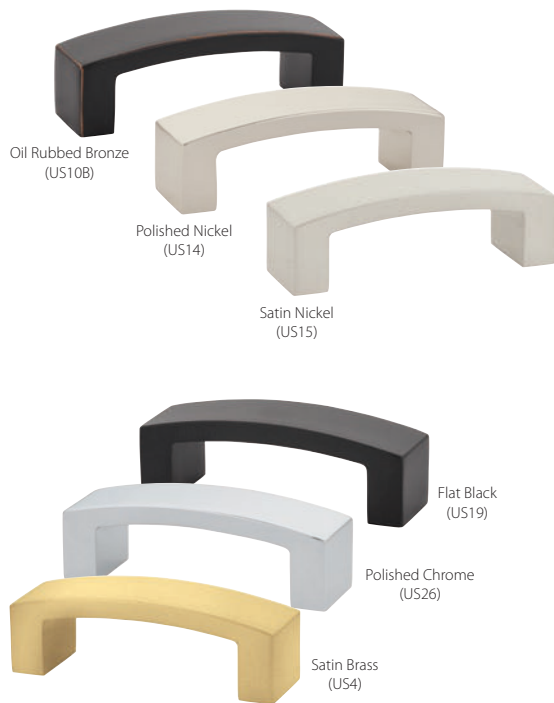

BAUHAUS PULL

Product Code	C-to-C	Overall	Projection(P)	List Price
86324	3"	3 3/8"	1 1/8"	$21.00
86325	4"	4 3/8"	1 1/8"	$24.00

Also available in Appliance Pulls:

86345	12"	12 5/8"	1 7/8"	$207.00
86346	18"	18 5/8"	1 7/8"	$302.00

Finish