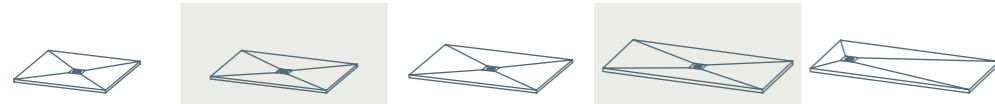

SHOWER TRAYS - BASE SLATE

SIZE	36 x 36 in	48 x 34 in	48 x 36 in	60 x 30 in	60 x 30 in
GRID	Matching Akron cover and Inox grid	Matching Akron cover and Inox grid	Matching Akron cover and Inox grid	Matching Akron cover and Inox grid	Matching Akron cover and Inox grid
WEIGHT	70 lb	89 lb	94 lb	100 lb	100 lb
PAGE	50-51	50-51	50-51	50-51	50-51
SNOW WHITE	BABE3636CSW	BABE4834CSW	BABE4836CSW	BABE6030CSW	BABE6030ESW
LATTE	BABE3636CMBN	BABE4834CMBN	BABE4836CMBN	BABE6030CMBN	BABE6030EMBN
LIGHT GREY	BABE3636CML	BABE4834CML	BABE4836CML	BABE6030CML	BABE6030EML
DARK GREY	BABE3636CMD	BABE4834CMD	BABE4836CMD	BABE6030CMD	BABE6030EMD
BLACK	BABE3636CMB	BABE4834CMB	BABE4836CMB	BABE6030CMB	BABE6030EMB