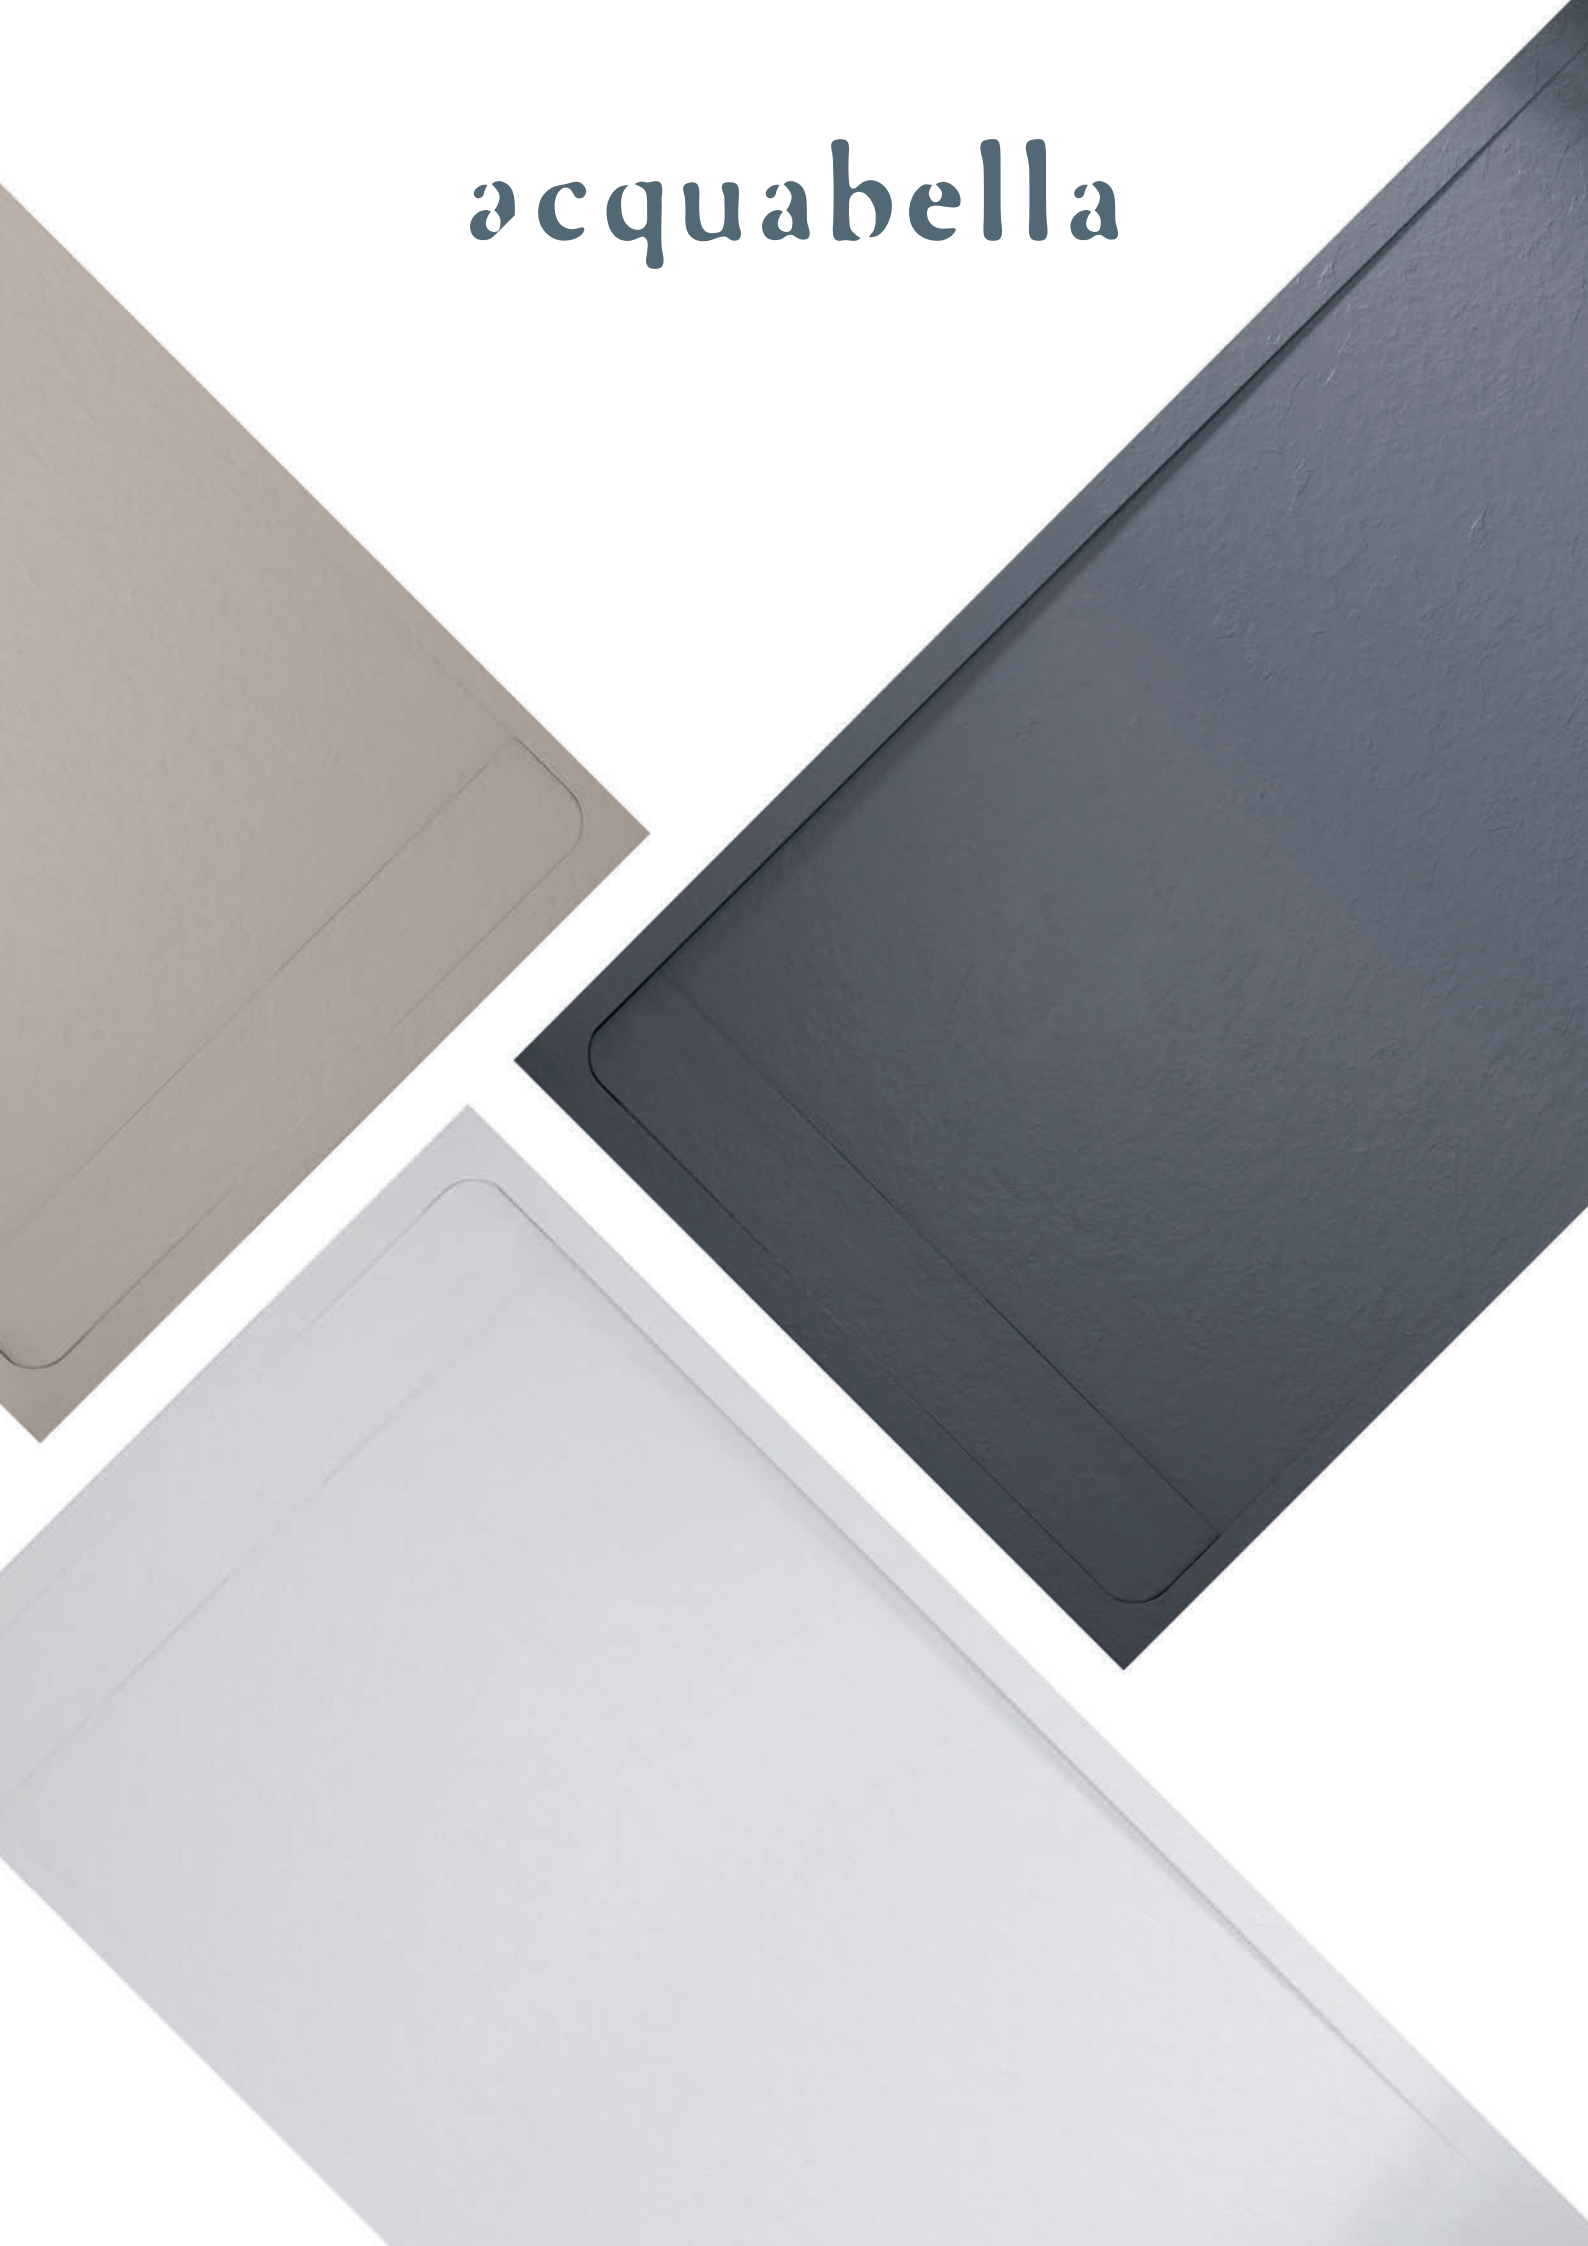

acquabella

An aerial photograph of a beach with turquoise waves crashing onto the shore. The water is a vibrant blue-green, and the sand is a warm, golden-brown. The waves are breaking in a rhythmic pattern, creating white foam. The overall mood is serene and natural.