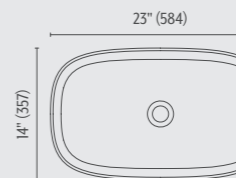

## Standard Color

Snow White Matte

DOLOTEK™

Cristallo Circle XL vessel bowl  
Snow White Matte

Cristallo Circle XL vessel bowl

Cristallo Rectangle vessel bowl

Cristallo Rectangle XL vessel bowl