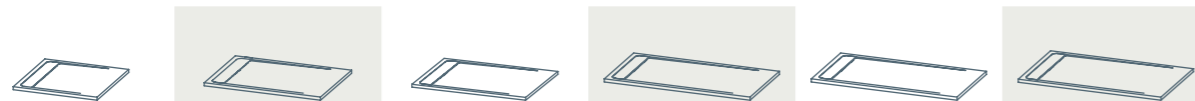

SHOWER TRAYS - DUO BETON

SIZE	36 x 36 in	48 x 34 in	48 x 36 in	60 x 30 in	60 x 32 in	60 x 36 in
GRID	Matching Akron cover / optional Inox grid	Matching Akron cover / optional Inox grid	Matching Akron cover / optional Inox grid	Matching Akron cover / optional Inox grid	Matching Akron cover / optional Inox grid	Matching Akron cover / optional Inox grid
WEIGHT	71 lb	93 lb	99 lb	110 lb	120 lb	130 lb
PAGE	52-53	52-53	52-53	52-53	52-53	52-53
SNOW WHITE	DUBE3636SW	DUBE4834SW	DUBE4836SW	DUBE6030SW	DUBE6032SW	DUBE6036SW
LATTE	DUBE3636MBN	DUBE4834MBN	DUBE4836MBN	DUBE6030MBN	DUBE6032MBN	DUBE6036MBN
LIGHT GREY	DUBE3636ML	DUBE4834ML	DUBE4836ML	DUBE6030ML	DUBE6032ML	DUBE6036ML
DARK GREY	DUBE3636MD	DUBE4834MD	DUBE4836MD	DUBE6030MD	DUBE6032MD	DUBE6036MD
BLACK	DUBE3636MB	DUBE4834MB	DUBE4836MB	DUBE6030MB	DUBE6032MB	DUBE6036MB