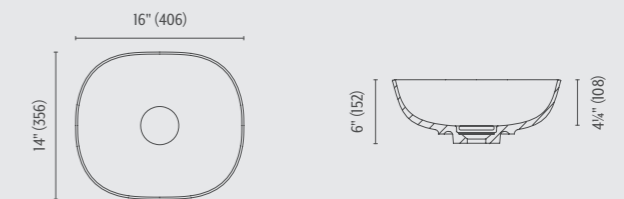

### Standard Color

-  Snow White Matte

Vars Circle vessel bowl  
Snow White Matte

DOLOTEK™

Vars Circle vessel bowl

Vars Circle XL vessel bowl

Vars Square XL vessel bowl

Vars Rectangle XL vessel bowl