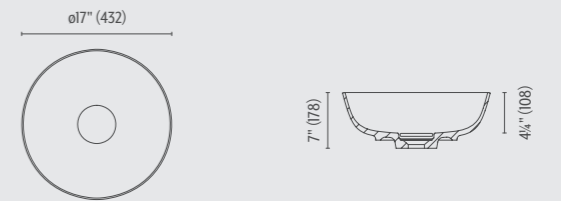

### Standard Color

-  Snow White Matte

Vars Circle vessel bowl  
Snow White Matte

DOLOTEK™

Vars Circle vessel bowl

Vars Circle XL vessel bowl

Vars Square XL vessel bowl

Vars Rectangle XL vessel bowl