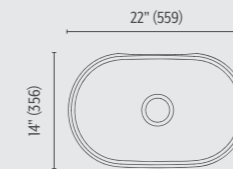

## TOTEM

Dolotek cover included

No overflow

Standard Color

Snow White Matte

DOLOTEK™

Hoya Oval totem  
Snow White Matte