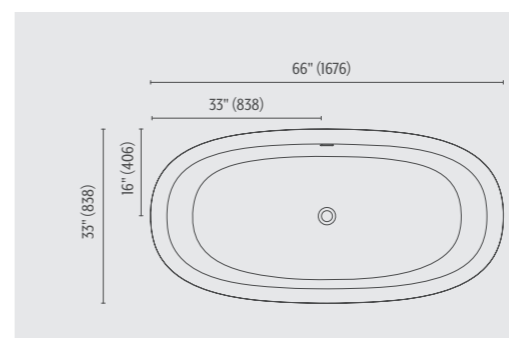

SIDLEY

- Drain included
- Integral overflow
- Adjustable legs included

Standard Color

- Snow White Matte
- Snow White Gloss

DOLOTEK™

acquabella RECOMMENDS

Available in the full range of Akron color options