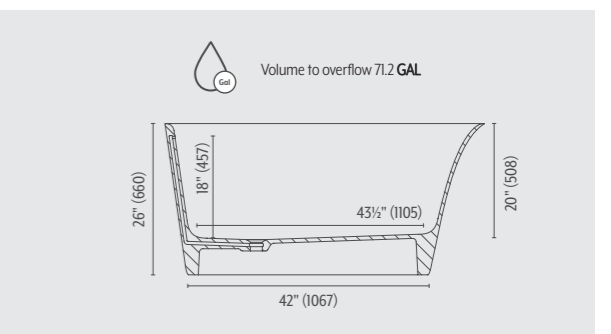

ELKO

Drain included

Integral overflow

Adjustable legs included

Standard Color

Snow White Matte

Snow White Gloss

acquabella RECOMMENDS

Optional Colors*

* Note: color options apply to exterior surfaces only - the inside of bathing well remains matte snow white.

Snow White / Latte Matte

Snow White / Light Grey Matte

Snow White / Dark Grey Matte

Snow White / Black Matte

Available in the full range of Akron color options