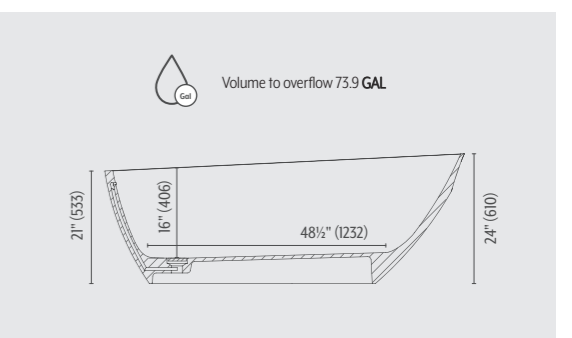

ATITLAN

NEW

Drain included

Integral overflow

Standard Color

Snow White Matte

Snow White Gloss

acquabella RECOMMENDS

P43

Available in the full range
of Akron color options

Optional Colors*

* Note: color options apply to exterior surfaces only - the inside of bathing well remains matte snow white.

Snow White / Latte Matte

Snow White / Light Grey Matte

Snow White / Dark Grey Matte

Snow White / Black Matte