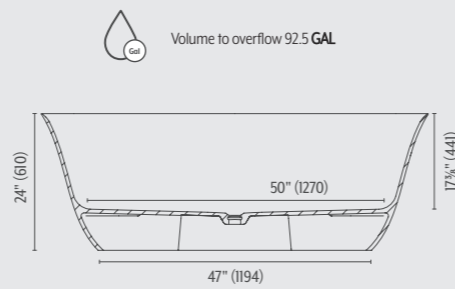

CRISTALLO COLLECTION

Drain included

Adjustable legs included

Integral overflow
(also available with no overflow)

Standard Color

Snow White Matte

Snow White Gloss

Optional Colors*

* Note: color options apply to exterior surfaces only - the inside of bathing well remains matte snow white.

Snow White / Latte Matte

Snow White / Light Grey Matte

Snow White / Dark Grey Matte

Snow White / Black Matte

DOLOTEK™

No overflow

Standard Color

Snow White Matte

DOLOTEK™