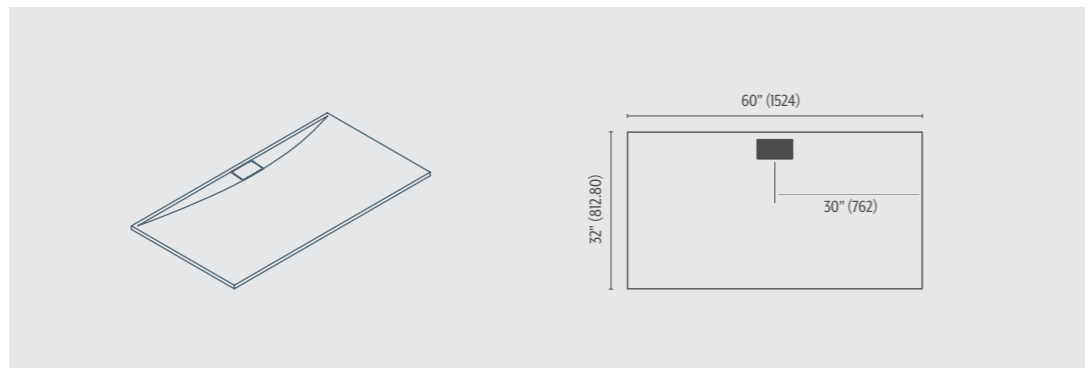

LARGO

BETON / SLATE

Standard Color

Optional Color

Textures

Since our mental, inner peace revolves not only around functionality and aesthetics, but also sensual impressions, the materials should be also pleasant to the touch. Only all these combined elements ensure our well-being and comfort.

Juan Luna
Design Manager