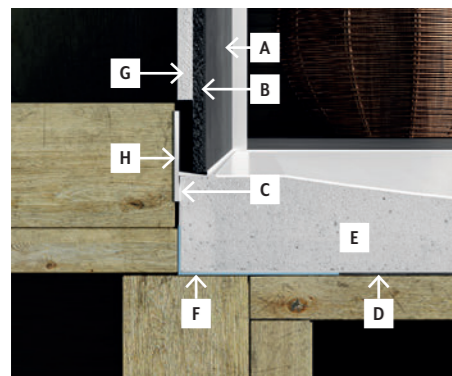

- **A** Flange detail
- **B** Tile adhesive
- **C** Silicone
- **D** Adhesive
- **E** Shower base
- **F** Waterproof membrane
- **G** Drywall
- **H** Flange