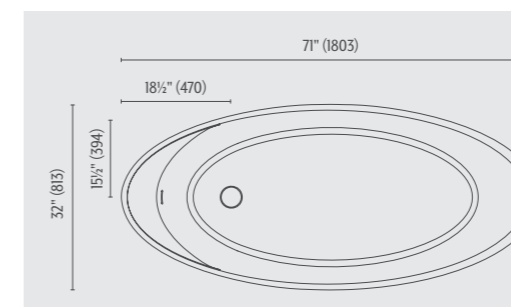

Vars
Matte Snow White
P41