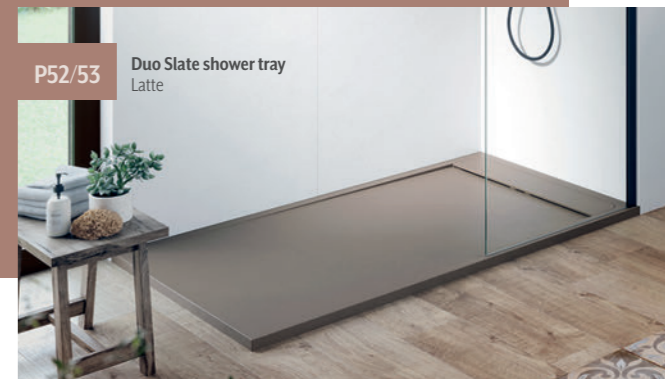

Available in the full range of Akron color options