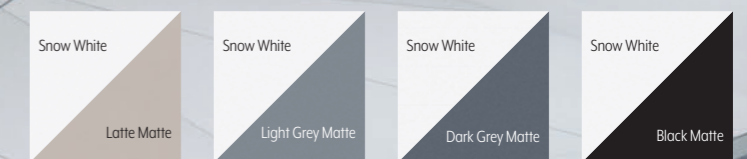

Apex bathtub
Snow White / Black Matte