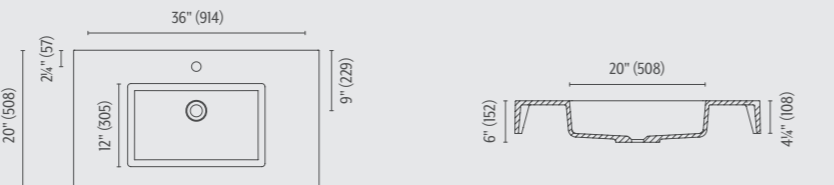

### Optional Colors

DOLOTEK™

Zermatt 120 wall-mounted sink  
Snow White Matte

Zermatt 80

Zermatt 90

Zermatt 100

Zermatt 120

\* Wall hangers are required for installation.  
Sold separately.