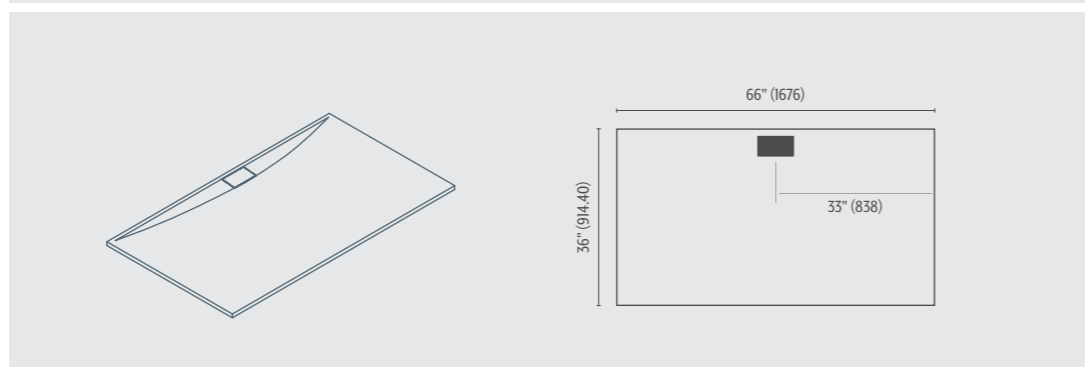

LARGO

BETON / SLATE

Standard Color

Optional Color

Textures

Since our mental, inner peace revolves not only around functionality and aesthetics, but also sensual impressions, the materials should be also pleasant to the touch. Only all these combined elements ensure our well-being and comfort.

Juan Luna
Design Manager