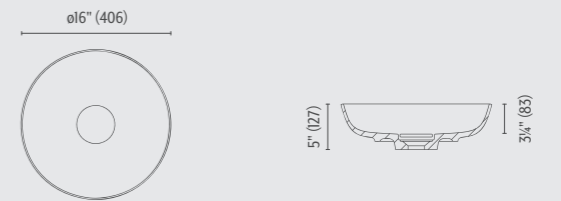

### Standard Color

-  Snow White Matte

Vars Circle vessel bowl  
Snow White Matte

DOLOTEK™

Vars Circle vessel bowl

Vars Circle XL vessel bowl

Vars Square XL vessel bowl

Vars Rectangle XL vessel bowl