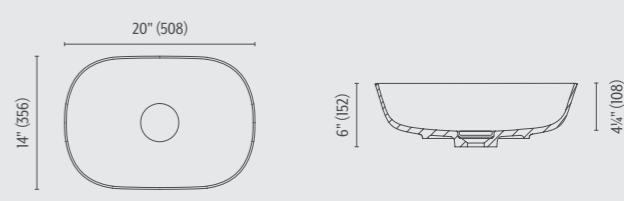

### Standard Color

-  Snow White Matte

Vars Circle vessel bowl  
Snow White Matte

DOLOTEK™

Vars Circle vessel bowl

Vars Circle XL vessel bowl

Vars Square XL vessel bowl

Vars Rectangle XL vessel bowl