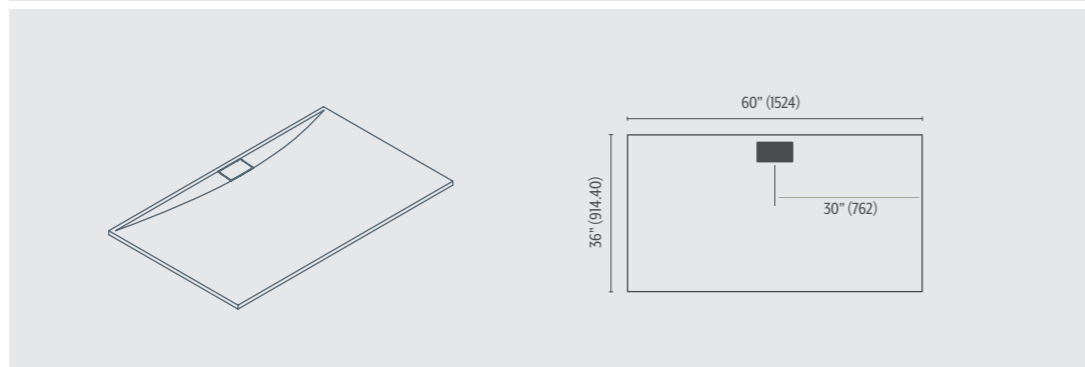

LARGO

BETON / SLATE

Standard Color

Optional Color

Textures

Since our mental, inner peace revolves not only around functionality and aesthetics, but also sensual impressions, the materials should be also pleasant to the touch. Only all these combined elements ensure our well-being and comfort.

Juan Luna
Design Manager