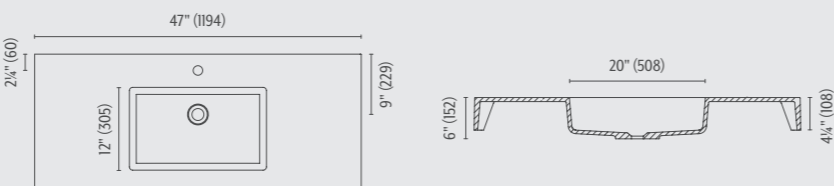

### Optional Colors

DOLOTEK™

Zermatt 120 wall-mounted sink  
Snow White Matte

Zermatt 80

Zermatt 90

Zermatt 100

Zermatt 120

\* Wall hangers are required for installation.  
Sold separately.