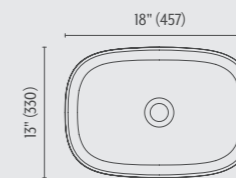

## Standard Color

Snow White Matte

DOLOTEK™

Cristallo Circle XL vessel bowl  
Snow White Matte

Cristallo Circle XL vessel bowl

Cristallo Rectangle vessel bowl

Cristallo Rectangle XL vessel bowl