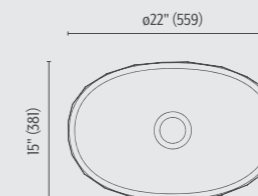

## acquabella RECOMMENDS

Stelvio bathtub  
Snow Matte White P34/35

P52/53 Duo Beton shower tray  
Latte

Available in the full range  
of Akron color options