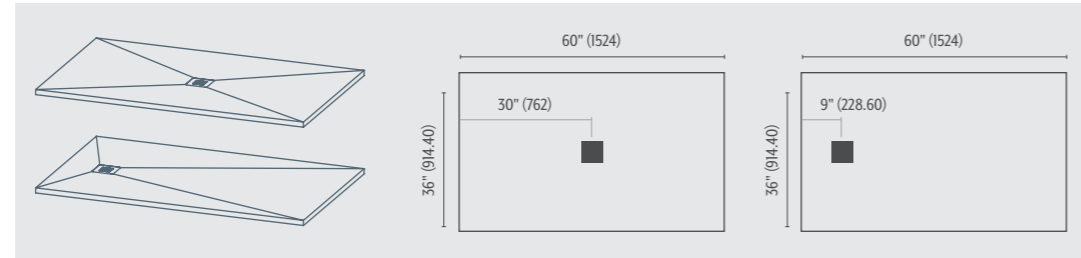

### Textures

Beton

Slate

**Did you know?** Fresh for 2023, Base shower trays include a new cast drain cover. So whatever the color and texture finish you choose, there's a 100% matching look and feel beneath your feet. Perfection!