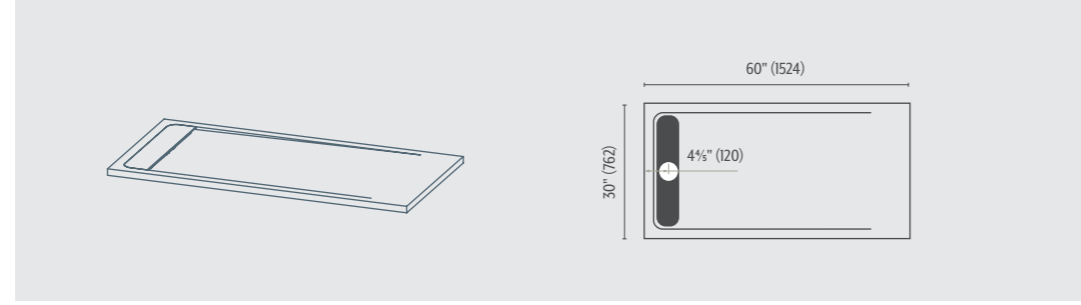

### Textures

Beton

Slate

*Love the idea of barrier-free wetroom but hate black mold associated with tiles and grout? That's where our extensive selection of shower trays, ranging from small through to large formats, really offer the best of both worlds – no grout lines on the floor to clean and the ability to install 100% barrier-free, thanks to the clever contoured casting of each tray. Which of the five colors and two anti-slip textures will you choose?*