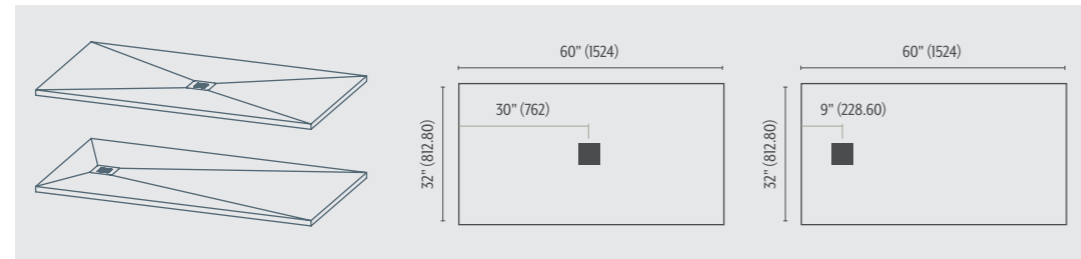

### Textures

Beton

Slate

**Did you know?** Fresh for 2023, Base shower trays include a new cast drain cover. So whatever the color and texture finish you choose, there's a 100% matching look and feel beneath your feet. Perfection!