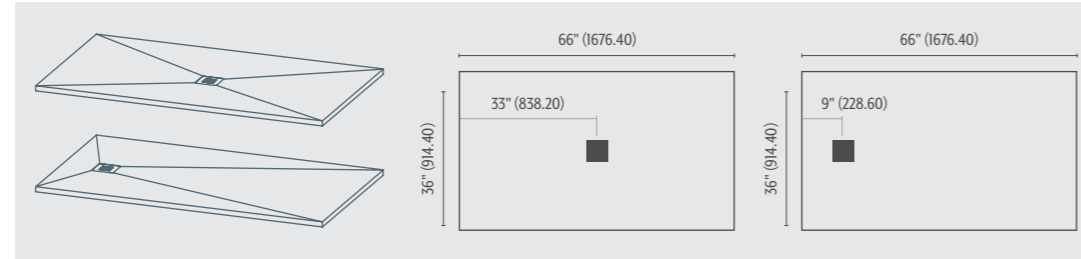

### Textures

Beton

Slate

**Did you know?** Fresh for 2023, Base shower trays include a new cast drain cover. So whatever the color and texture finish you choose, there's a 100% matching look and feel beneath your feet. Perfection!