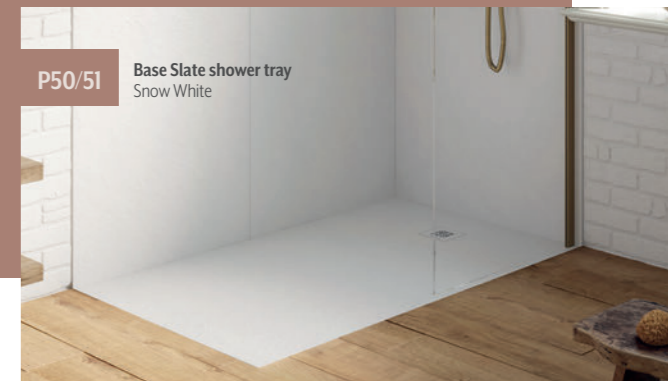

P50/51 Base Slate shower tray
Snow White

Available in the full range
of Akron color options