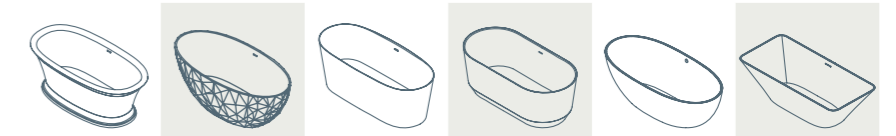

BATHTUBS

	Sidley	Stelvio	Vars	Venet	Vettore	Vik		
SIZE	66 x 33 x 25 in	66 x 33 x 24 in	65 x 29 x 24 in	61 x 30 x 23 in	67 x 32 x 21 in	67 x 31 x 21 in		
DRAIN	Toe Tap	Dolotek Toe Tap	Dolotek Toe Tap	Dolotek Toe Tap	Toe Tap	Dolotek Toe Tap		
OVERFLOW	Integrated	Integrated	Integrated	Integrated	External	Integrated		
ADJUSTABLE LEGS	✓	✓	✓	-	-	-		
FINISH	Matte-Gloss	Matte-Gloss	Matte-Gloss	Matte-Gloss	Matte-Gloss	Matte-Gloss		
VOLUME TO OVERFLOW	71.8 GAL	81.9 GAL	79.3 GAL	78.7 GAL	87.4 GAL	75.3 GAL		
WEIGHT	366 lb	352 lb	244 lb	425 lb	191 lb	306 lb		
PAGE	16-17	34-35	40-41	42-43	30	24-25		
Matte finish	SNOW WHITE	SIB6633SW	STB6632SW	VB6529SW	VNB6130SW	VTB6732SW	VKB6731SW	
	Gloss finish	SNOW WHITE	SIB6633GW	STB6632GW	VB6529GW	VNB6130GW	VTB6732GW	VKB6731GW
Matte finish	LATTE	-	-	-	-	-	-	
	LIGHT GREY	-	-	-	-	-	-	
	DARK GREY	-	-	-	-	-	-	
	BLACK	-	-	-	-	-	-	
	SNOW WHITE / LATTE	-	-	VB6529MBNW	VNB6130MBNW	VTB6732MBNW	-	
	SNOW WHITE / LIGHT GREY	-	-	VB6529MLW	VNB6130MLW	VTB6732MLW	-	
	SNOW WHITE / DARK GREY	-	-	VB6529MDW	VNB6130MDW	VTB6732MDW	-	
	SNOW WHITE / BLACK	-	-	VB6529MBW	VNB6130MBW	VTB6732MBW	-	

Standard Color

Optional Colors*

* Note: color options apply to exterior surfaces only - the inside of bathing well remains matte snow white.