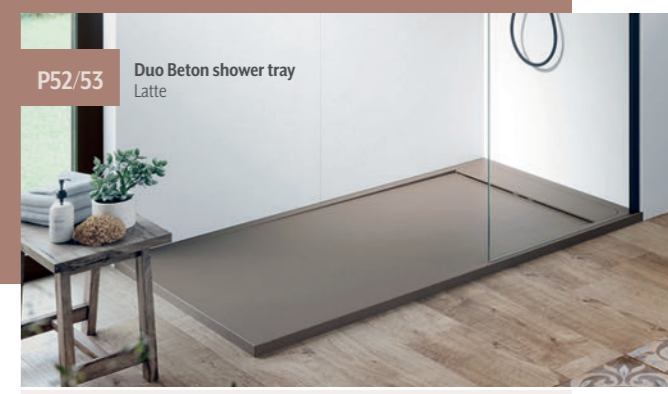

## acquabella RECOMMENDS

Venet  
Snow White Matte

P43

P52/53

Duo Beton shower tray  
Latte

Available in the full range  
of Akron color options