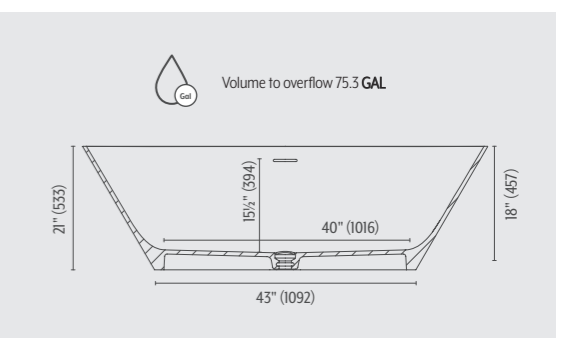

## acquabella RECOMMENDS

Zermatt 120  
Snow White Matte P46/47

P54/55 Largo Slate shower tray  
Snow White

Available in the full range  
of Akron color options

- 2 Sizes
- Drain included
- Integral overflow
- Adjustable legs included