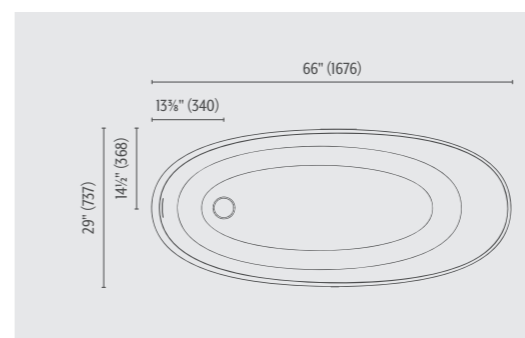

ATITLAN

NEW

Drain included

Integral overflow

Standard Color

Snow White Matte

Snow White Gloss

acquabella RECOMMENDS

P43

Available in the full range
of Akron color options

Optional Colors*

* Note: color options apply to exterior surfaces only - the inside of bathing well remains matte snow white.

Snow White / Latte Matte

Snow White / Light Grey Matte

Snow White / Dark Grey Matte

Snow White / Black Matte