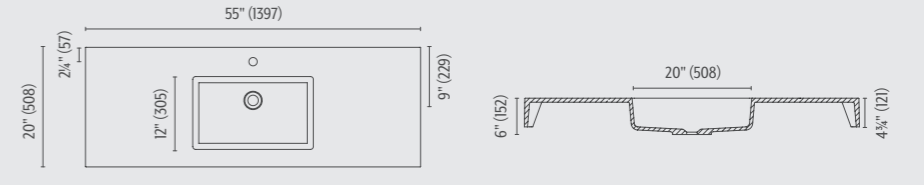

Zermatt 140