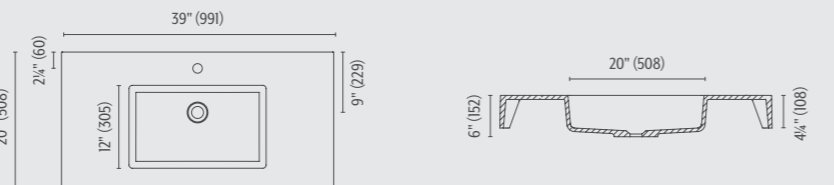

### Optional Colors

DOLOTEK™

Zermatt 120 wall-mounted sink  
Snow White Matte

Zermatt 80

Zermatt 90

Zermatt 100

Zermatt 120

\* Wall hangers are required for installation.  
Sold separately.