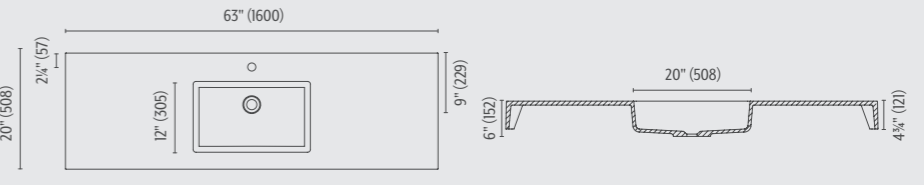

Zermatt 160