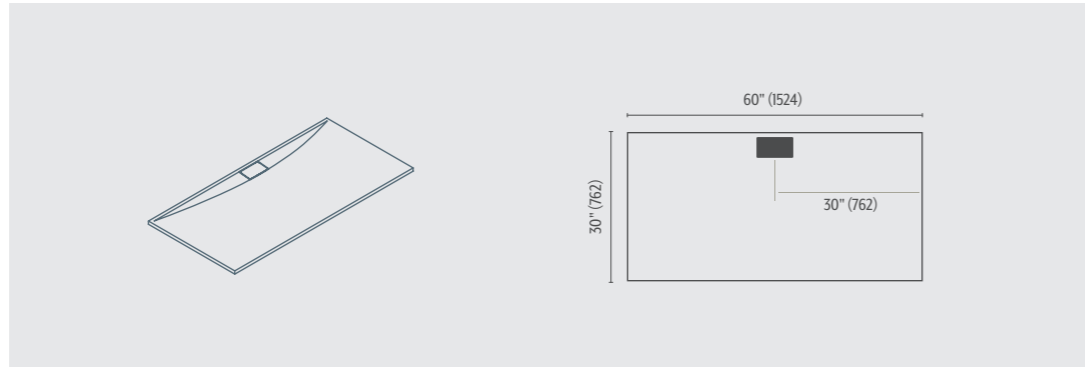

LARGO

BETON / SLATE

Standard Color

Optional Color

Textures

Since our mental, inner peace revolves not only around functionality and aesthetics, but also sensual impressions, the materials should be also pleasant to the touch. Only all these combined elements ensure our well-being and comfort.

Juan Luna
Design Manager