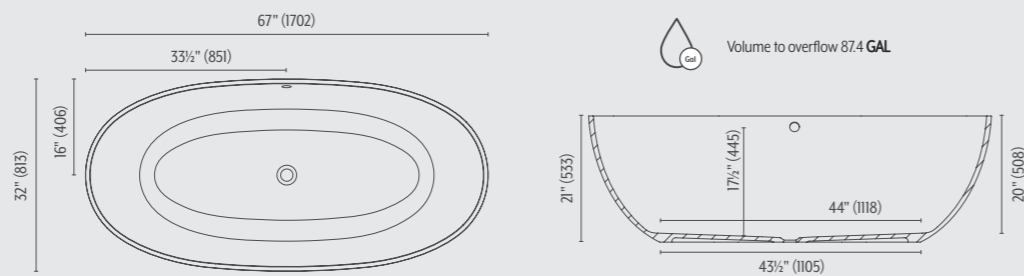

### Optional Colors\*

\* Note: color options apply to exterior surfaces only - the inside of bathing well remains matte or gloss snow white.

DOLOTEK™

Vettore bathtub  
Snow White Matte