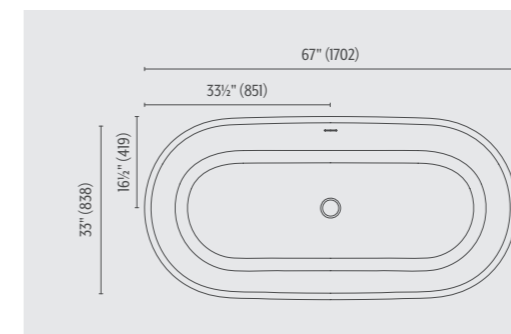

## acquabella RECOMMENDS

Cristalino Circle  
Snow White Matte P39

P50/51 Base Slate shower tray  
Snow White

Available in the full range  
of Akron color options

-  Drain included
-  Integral overflow
-  Adjustable legs included