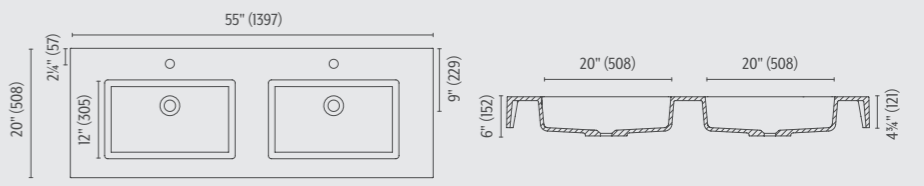

Zermatt-2140