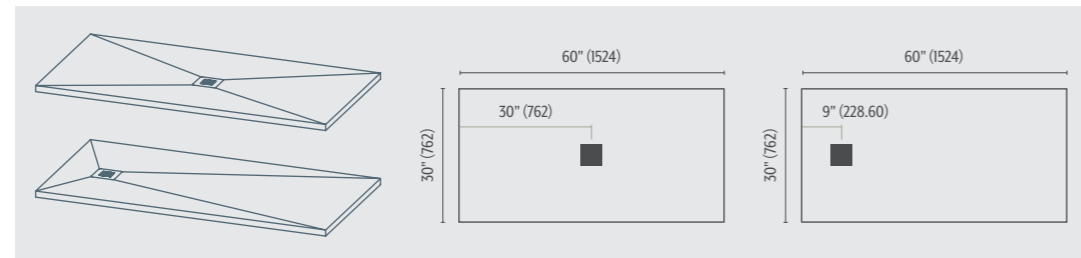

### Textures

Beton

Slate

**Did you know?** Fresh for 2023, Base shower trays include a new cast drain cover. So whatever the color and texture finish you choose, there's a 100% matching look and feel beneath your feet. Perfection!