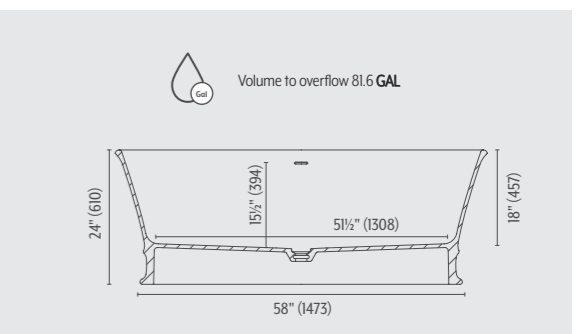

## acquabella RECOMMENDS

Cristalino Circle  
Snow White Matte P39

P50/51 Base Slate shower tray  
Snow White

Available in the full range  
of Akron color options

-  Drain included
-  Integral overflow
-  Adjustable legs included