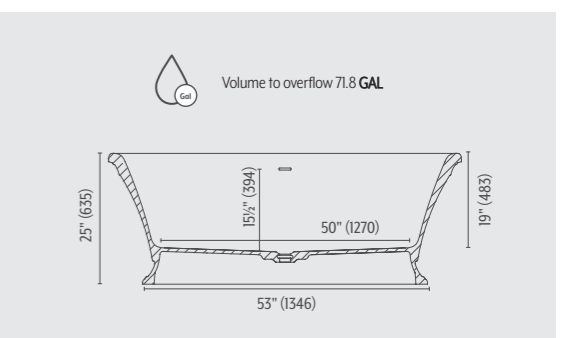

SIDLEY

- Drain included
- Integral overflow
- Adjustable legs included

Standard Color

- Snow White Matte
- Snow White Gloss

DOLOTEK™

acquabella RECOMMENDS

Available in the full range of Akron color options