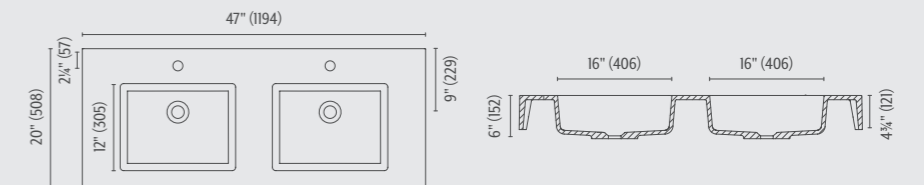

Zermatt-2120