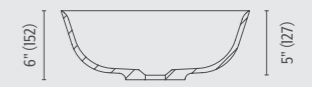

## Standard Color

Snow White Matte

DOLOTEK™

Cristallo Circle XL vessel bowl  
Snow White Matte

Cristallo Circle XL vessel bowl

Cristallo Rectangle vessel bowl

Cristallo Rectangle XL vessel bowl