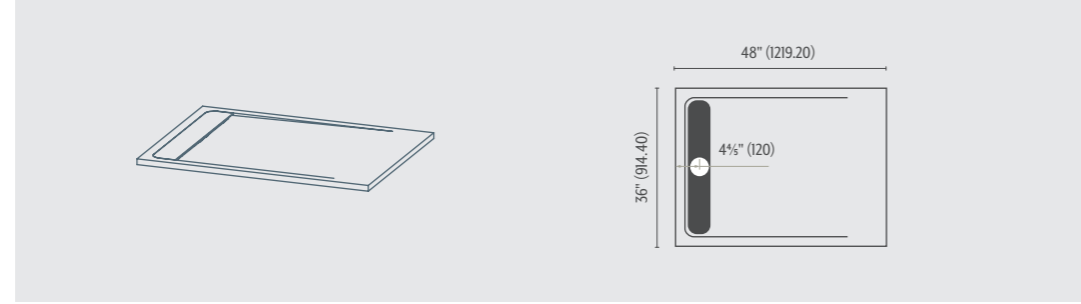

### Textures

Beton

Slate

*Love the idea of barrier-free wetroom but hate black mold associated with tiles and grout? That's where our extensive selection of shower trays, ranging from small through to large formats, really offer the best of both worlds – no grout lines on the floor to clean and the ability to install 100% barrier-free, thanks to the clever contoured casting of each tray. Which of the five colors and two anti-slip textures will you choose?*