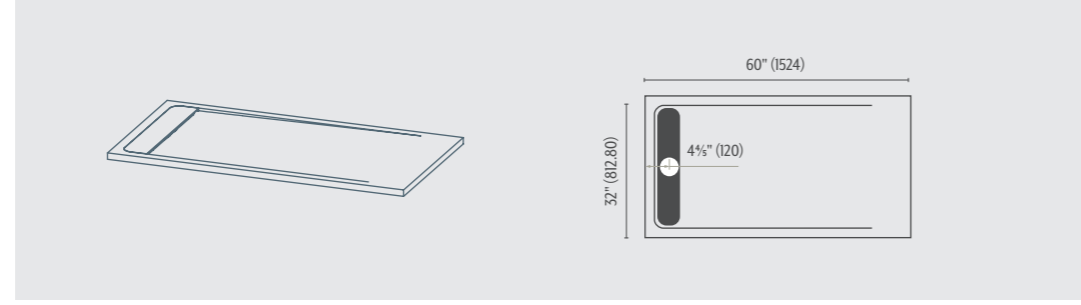

### Textures

Beton

Slate

*Love the idea of barrier-free wetroom but hate black mold associated with tiles and grout? That's where our extensive selection of shower trays, ranging from small through to large formats, really offer the best of both worlds – no grout lines on the floor to clean and the ability to install 100% barrier-free, thanks to the clever contoured casting of each tray. Which of the five colors and two anti-slip textures will you choose?*