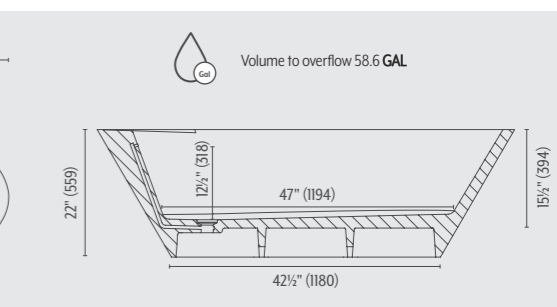

reddot winner 2021

Drain included

Integral overflow

Standard Color

Snow White Matte

OPAL QUIZ

Demand an aesthetic that's as unique as you are - use our collection of engaging shapes, finishes and textures to create your dream bathroom. Be bold and get inspired by the words of Coco Chanel, 'When I find a color darker than black, I'll wear it. But until then, I'm wearing black!'

Nicole Krol
Director of Sales

ACQUABELLA RECOMMENDS

Vars
Matte Snow White
P41

Available in the full range of Akron color options

Optional Colors*

* Note: color options apply to the entire bathtub, both inside and out.

- Lotte Matte
- Light Grey Matte
- Dark Grey Matte
- Black Matte