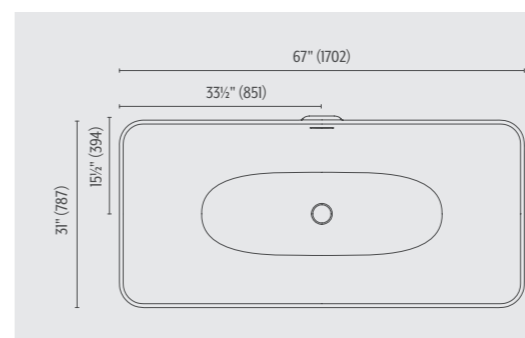

## acquabella RECOMMENDS

Zermatt 120  
Snow White Matte P46/47

P54/55 Largo Slate shower tray  
Snow White

Available in the full range  
of Akron color options

- 2 Sizes
- Drain included
- Integral overflow
- Adjustable legs included