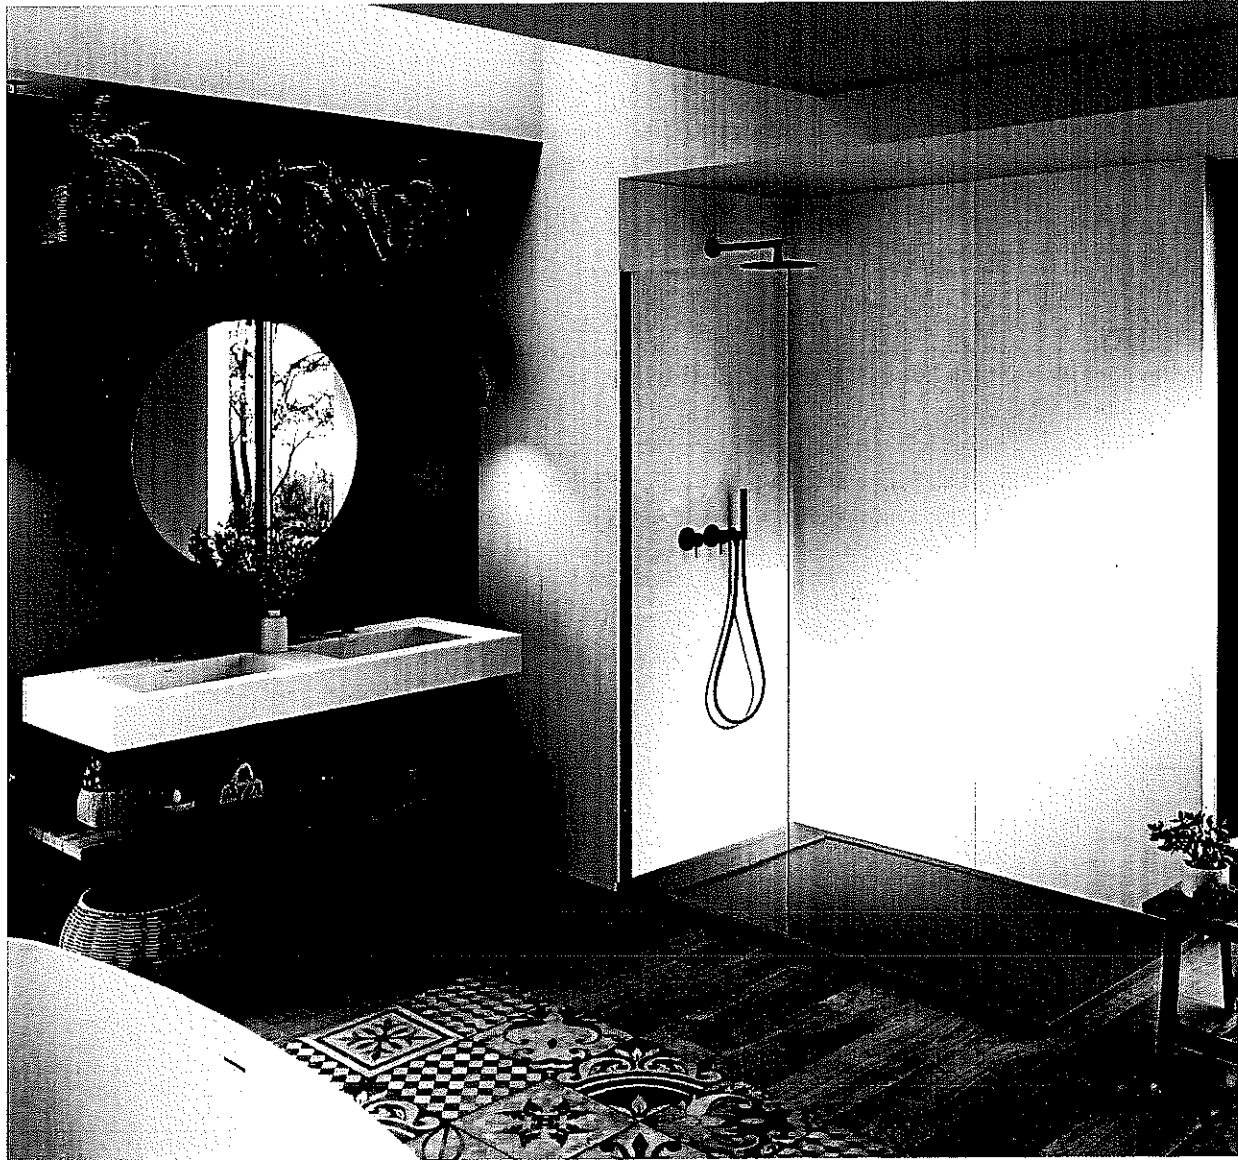

COLOR OPTIONS

White	Colors									
SNOW WHITE MATTE	SNOW WHITE GLOSS	LATTE MATTE	LIGHT GREY MATTE	DARK GREY MATTE	BLACK MATTE	SNOW WHITE / LATTE MATTE	SNOW WHITE/ LIGHT GREY MATTE	SNOW WHITE / DARK GREY MATTE	SNOW WHITE / BLACK MATTE	

* To request a color sample contact Customer Support cs@acquabella.us

Model number breakdown

For bathtubs, vessel bowls, totems and wall mounted sinks:

APB6633SW

① ② ③

- ① Model
- ② Size (LengthxWidth)
- ③ Color

For shower trays:

BABE3636CSW

① ② ③ ④

- ① Model and texture
- ② Size (LengthxWidth)
- ③ Drain location
- ④ Color