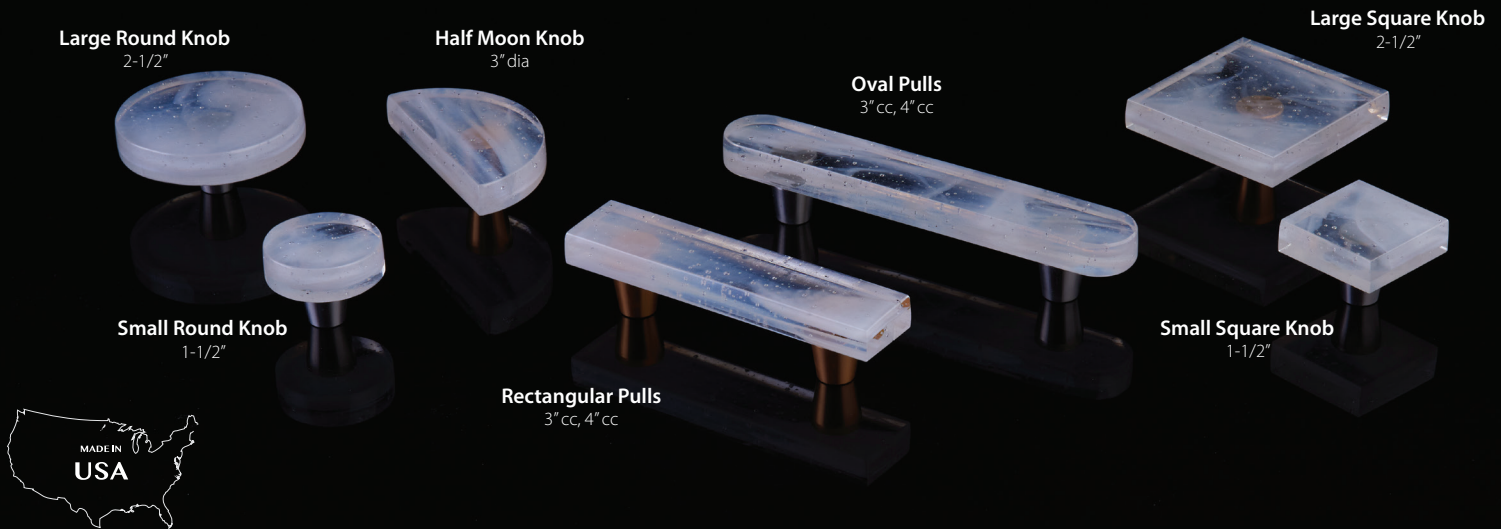

Schaub

Symphony Fused Glass

See Reverse Side for Details

TW-BSS Translucent White Brushed Stainless Steel ■ TW-GLD Translucent White Gold

Schaub

Symphony Fused Glass

PART #	DESCRIPTION	LIST PRICE
211060-TW-BSS	Fused Glass, Rectangular Pull 4-1/2" x 1" Overall, 3" cc, Translucent White, Conical Stem, Brushed Stainless Steel	\$130.00
211060-TW-GLD	Fused Glass, Rectangular Pull 4-1/2" x 1" Overall, 3" cc, Translucent White, Conical Stem, Gold	\$130.00
211061-TW-BSS	Fused Glass, Rectangular Pull 6" x 1" Overall, 4" cc, Translucent White, Conical Stem, Brushed Stainless Steel	\$150.00
211061-TW-GLD	Fused Glass, Rectangular Pull 6" x 1" Overall, 4" cc, Translucent White, Conical Stem, Gold	\$150.00
211062-TW-BSS	Fused Glass, Oval Pull 4-1/2" x 1" Overall, 3" cc, Translucent White, Conical Stem, Brushed Stainless Steel	\$130.00
211062-TW-GLD	Fused Glass, Oval Pull 4-1/2" x 1" Overall, 3" cc, Translucent White, Conical Stem, Gold	\$130.00
211063-TW-BSS	Fused Glass, Oval Pull 6" x 1" Overall, 4" cc, Translucent White, Conical Stem, Brushed Stainless Steel	\$150.00
211063-TW-GLD	Fused Glass, Oval Pull 6" x 1" Overall, 4" cc, Translucent White, Conical Stem, Gold	\$150.00
211064-TW-BSS	Fused Glass, Small Round Knob 1-1/2" Dia, Translucent White, Conical Stem, Brushed Stainless Steel	\$90.00
211064-TW-GLD	Fused Glass, Small Round Knob 1-1/2" Dia, Translucent White, Conical Stem, Gold	\$90.00
211065-TW-BSS	Fused Glass, Large Round Knob 2-1/2" Dia, Translucent White, Conical Stem, Brushed Stainless Steel	\$120.00
211065-TW-GLD	Fused Glass, Large Round Knob 2-1/2" Dia, Translucent White, Conical Stem, Gold	\$120.00
211066-TW-BSS	Fused Glass, Small Square Knob 1-1/2" Dia, Translucent White, Conical Stem, Brushed Stainless Steel	\$90.00
211066-TW-GLD	Fused Glass, Small Square Knob 1-1/2" Dia, Translucent White, Conical Stem, Gold	\$90.00
211067-TW-BSS	Fused Glass, Large Square Knob 2-1/2" Dia, Translucent White, Conical Stem, Brushed Stainless Steel	\$120.00
211067-TW-GLD	Fused Glass, Large Square Knob 2-1/2" Dia, Translucent White, Conical Stem, Gold	\$120.00
211068-TW-BSS	Fused Glass, Half Moon Knob 3" Dia, Translucent White, Conical Stem, Brushed Stainless Steel	\$110.00
211068-TW-GLD	Fused Glass, Half Moon Knob 3" Dia, Translucent White, Conical Stem, Gold	\$110.00