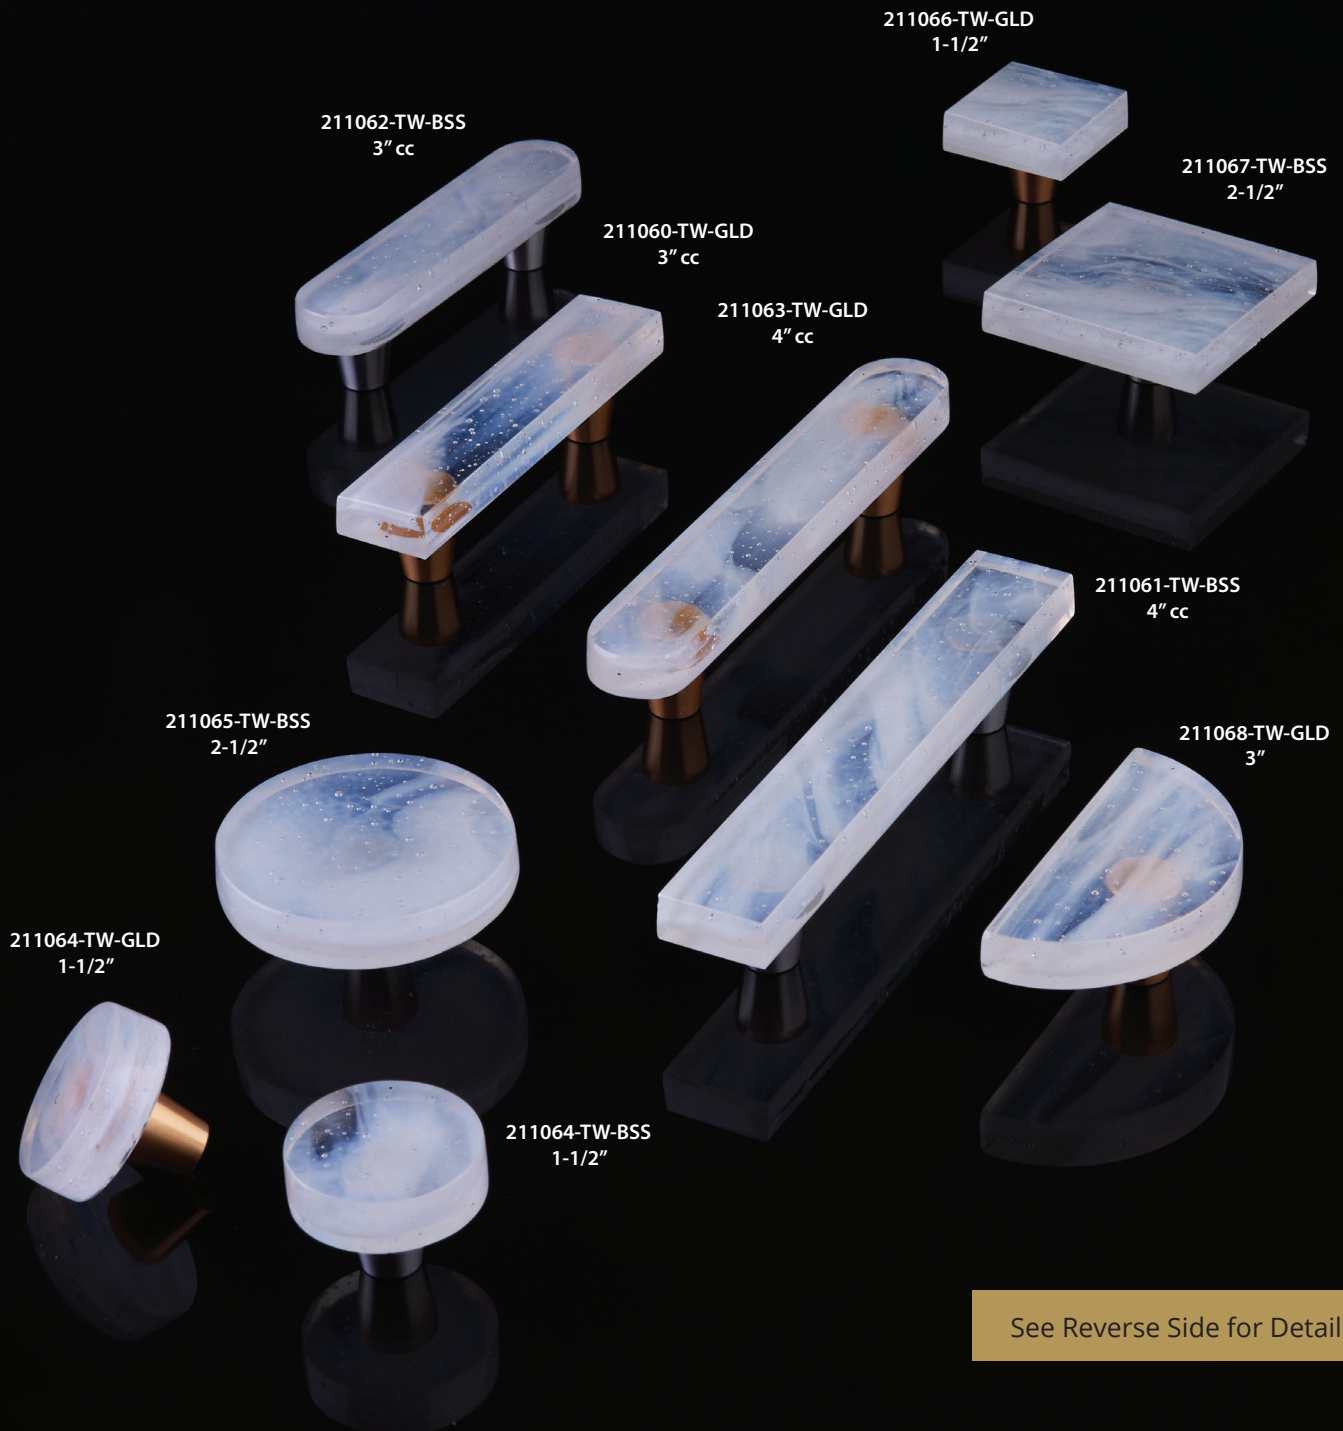

Schaub

Symphony Fused Glass

See Reverse Side for Details

TW-BSS Translucent White Brushed Stainless Steel ■ TW-GLD Translucent White Gold

Schaub

Symphony Fused Glass

PART #	DESCRIPTION	LIST PRICE
211060-TW-BSS	Fused Glass, Rectangular Pull 4-1/2" x 1" Overall, 3" cc, Translucent White, Conical Stem, Brushed Stainless Steel	\$130.00
211060-TW-GLD	Fused Glass, Rectangular Pull 4-1/2" x 1" Overall, 3" cc, Translucent White, Conical Stem, Gold	\$130.00
211061-TW-BSS	Fused Glass, Rectangular Pull 6" x 1" Overall, 4" cc, Translucent White, Conical Stem, Brushed Stainless Steel	\$150.00
211061-TW-GLD	Fused Glass, Rectangular Pull 6" x 1" Overall, 4" cc, Translucent White, Conical Stem, Gold	\$150.00
211062-TW-BSS	Fused Glass, Oval Pull 4-1/2" x 1" Overall, 3" cc, Translucent White, Conical Stem, Brushed Stainless Steel	\$130.00
211062-TW-GLD	Fused Glass, Oval Pull 4-1/2" x 1" Overall, 3" cc, Translucent White, Conical Stem, Gold	\$130.00
211063-TW-BSS	Fused Glass, Oval Pull 6" x 1" Overall, 4" cc, Translucent White, Conical Stem, Brushed Stainless Steel	\$150.00
211063-TW-GLD	Fused Glass, Oval Pull 6" x 1" Overall, 4" cc, Translucent White, Conical Stem, Gold	\$150.00
211064-TW-BSS	Fused Glass, Small Round Knob 1-1/2" Dia, Translucent White, Conical Stem, Brushed Stainless Steel	\$90.00
211064-TW-GLD	Fused Glass, Small Round Knob 1-1/2" Dia, Translucent White, Conical Stem, Gold	\$90.00
211065-TW-BSS	Fused Glass, Large Round Knob 2-1/2" Dia, Translucent White, Conical Stem, Brushed Stainless Steel	\$120.00
211065-TW-GLD	Fused Glass, Large Round Knob 2-1/2" Dia, Translucent White, Conical Stem, Gold	\$120.00
211066-TW-BSS	Fused Glass, Small Square Knob 1-1/2" Dia, Translucent White, Conical Stem, Brushed Stainless Steel	\$90.00
211066-TW-GLD	Fused Glass, Small Square Knob 1-1/2" Dia, Translucent White, Conical Stem, Gold	\$90.00
211067-TW-BSS	Fused Glass, Large Square Knob 2-1/2" Dia, Translucent White, Conical Stem, Brushed Stainless Steel	\$120.00
211067-TW-GLD	Fused Glass, Large Square Knob 2-1/2" Dia, Translucent White, Conical Stem, Gold	\$120.00
211068-TW-BSS	Fused Glass, Half Moon Knob 3" Dia, Translucent White, Conical Stem, Brushed Stainless Steel	\$110.00
211068-TW-GLD	Fused Glass, Half Moon Knob 3" Dia, Translucent White, Conical Stem, Gold	\$110.00