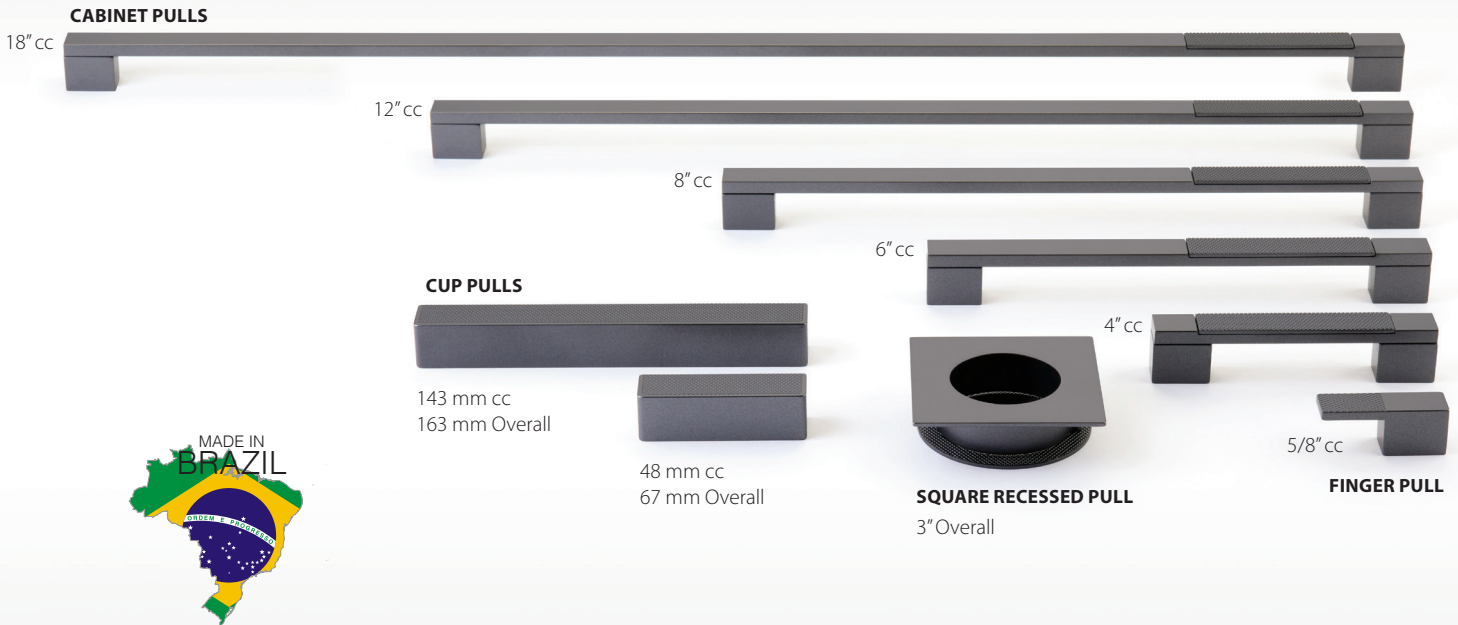

## URBANO

PART #	DESCRIPTION	LIST PRICE	PART #	DESCRIPTION	LIST PRICE
211001-MB	Urbano, Pull, Matte Black, 4" cc	\$36.00	211005-26	Urbano, Pull, Polished Chrome, 18" cc	\$60.00
211001-SSB	Urbano, Pull, Signature Satin Brass, 4" cc	\$36.00	211005-BN	Urbano, Pull, Brushed Nickel, 18" cc	\$60.00
211001-GM	Urbano, Pull, Gun Metal, 4" cc	\$36.00	211006-MB	Urbano, Finger Pull, Matte Black, 5/8" cc	\$16.00
211001-26	Urbano, Pull, Polished Chrome, 4" cc	\$36.00	211006-SSB	Urbano, Finger Pull, Signature Satin Brass, 5/8" cc	\$16.00
211001-BN	Urbano, Pull, Brushed Nickel, 4" cc	\$36.00	211006-GM	Urbano, Finger Pull, Gun Metal, 5/8" cc	\$16.00
211002-MB	Urbano, Pull, Matte Black, 6" cc	\$40.00	211006-26	Urbano, Finger Pull, Polished Chrome, 5/8" cc	\$16.00
211002-SSB	Urbano, Pull, Signature Satin Brass, 6" cc	\$40.00	211006-BN	Urbano, Finger Pull, Brushed Nickel, 5/8" cc	\$16.00
211002-GM	Urbano, Pull, Gun Metal, 6" cc	\$40.00	211007-MB	Urbano, Cup Pull, Matte Black, 143 mm cc, 163 mm Overall	\$28.00
211002-26	Urbano, Pull, Polished Chrome, 6" cc	\$40.00	211007-SSB	Urbano, Cup Pull, Signature Satin Brass, 143 mm cc, 163 mm Overall	\$28.00
211002-BN	Urbano, Pull, Brushed Nickel, 6" cc	\$40.00	211007-GM	Urbano, Cup Pull, Gun Metal, 143 mm cc, 163 mm Overall	\$28.00
211003-MB	Urbano, Pull, Matte Black, 8" cc	\$44.00	211007-26	Urbano, Cup Pull, Polished Chrome, 143 mm cc, 163 mm Overall	\$28.00
211003-SSB	Urbano, Pull, Signature Satin Brass, 8" cc	\$44.00	211007-BN	Urbano, Cup Pull, Brushed Nickel, 143 mm cc, 163 mm Overall	\$28.00
211003-GM	Urbano, Pull, Gun Metal, 8" cc	\$44.00	211008-MB	Urbano, Cup Pull, Matte Black, 48 mm cc, 67 mm Overall	\$16.00
211003-26	Urbano, Pull, Polished Chrome, 8" cc	\$44.00	211008-SSB	Urbano, Cup Pull, Signature Satin Brass, 48 mm cc, 67 mm Overall	\$16.00
211003-BN	Urbano, Pull, Brushed Nickel, 8" cc	\$44.00	211008-GM	Urbano, Cup Pull, Gun Metal, 48 mm cc, 67 mm Overall	\$16.00
211004-MB	Urbano, Pull, Matte Black, 12" cc	\$50.00	211008-26	Urbano, Cup Pull, Polished Chrome, 48 mm cc, 67 mm Overall	\$16.00
211004-SSB	Urbano, Pull, Signature Satin Brass, 12" cc	\$50.00	211008-BN	Urbano, Cup Pull, Brushed Nickel, 48 mm cc, 67 mm Overall	\$16.00
211004-GM	Urbano, Pull, Gun Metal, 12" cc	\$50.00	211009-MB	Urbano, Square Recessed Pull, Matte Black, 3" Overall	\$34.00
211004-26	Urbano, Pull, Polished Chrome, 12" cc	\$50.00	211009-SSB	Urbano, Square Recessed Pull, Signature Satin Brass, 3" Overall	\$34.00
211004-BN	Urbano, Pull, Brushed Nickel, 12" cc	\$50.00	211009-GM	Urbano, Square Recessed Pull, Gun Metal, 3" Overall	\$34.00
211005-MB	Urbano, Pull, Matte Black, 18" cc	\$60.00	211009-26	Urbano, Square Recessed Pull, Polished Chrome, 3" Overall	\$34.00
211005-SSB	Urbano, Pull, Signature Satin Brass, 18" cc	\$60.00	211009-BN	Urbano, Square Recessed Pull, Brushed Nickel, 3" Overall	\$34.00
211005-GM	Urbano, Pull, Gun Metal, 18" cc	\$60.00			