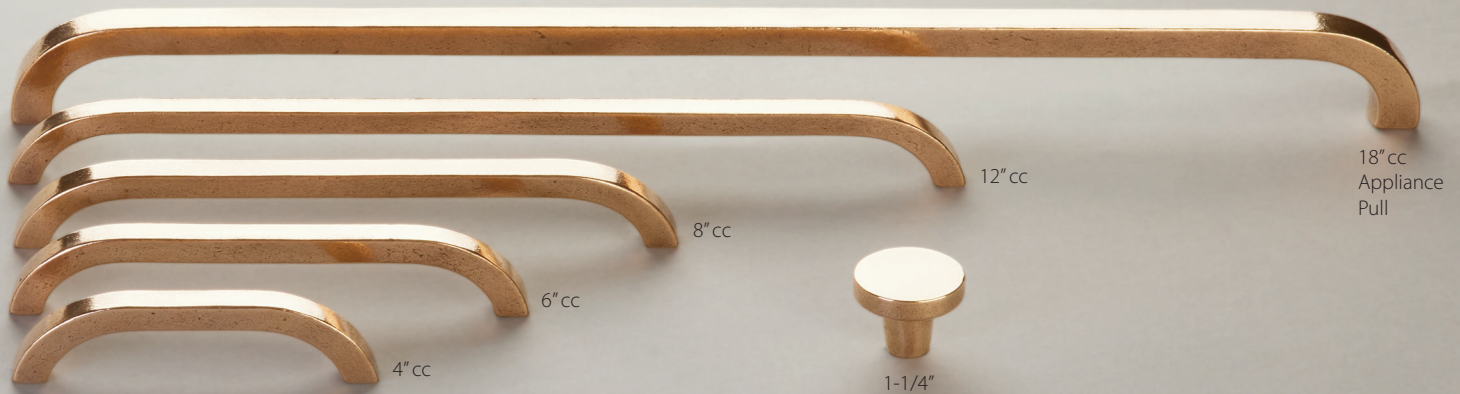

Schaub

TURNO

CAST BRONZE
Unlacquered Living Finish

See Reverse Side for Details

BB-Black Bronze ■ LB-Light Bronze ■ NB-Natural Bronze ■ PWB-Polished White Bronze

TURNNO

Schaub

CAST BRONZE
Unlacquered Living Finish

PART #	DESCRIPTION	LIST PRICE
211018-LB	Round Knob, Light Bronze, 1-1/4" dia	\$63.00
211018-BB	Round Knob, Black Bronze, 1-1/4" dia	\$63.00
211018-NB	Round Knob, Natural Bronze, 1-1/4" dia	\$63.00
211018-PWB	Round Knob, Polished White Bronze, 1-1/4" dia	\$63.00
211020-LB	Cabinet Pull, Light Bronze, 4" cc	\$77.00
211020-BB	Cabinet Pull, Black Bronze, 4" cc	\$77.00
211020-NB	Cabinet Pull, Natural Bronze, 4" cc	\$77.00
211020-PWB	Cabinet Pull, Polished White Bronze, 4" cc	\$77.00
211022-LB	Cabinet Pull, Light Bronze, 6" cc	\$95.00
211022-BB	Cabinet Pull, Black Bronze, 6" cc	\$95.00
211022-NB	Cabinet Pull, Natural Bronze, 6" cc	\$95.00
211022-PWB	Cabinet Pull, Polished White Bronze, 6" cc	\$95.00
211023-LB	Cabinet Pull, Light Bronze, 8" cc	\$138.00
211023-BB	Cabinet Pull, Black Bronze, 8" cc	\$138.00
211023-NB	Cabinet Pull, Natural Bronze, 8" cc	\$138.00
211023-PWB	Cabinet Pull, Polished White Bronze, 8" cc	\$138.00
211025-LB	Cabinet Pull, Light Bronze, 12" cc	\$235.00
211025-BB	Cabinet Pull, Black Bronze, 12" cc	\$235.00
211025-NB	Cabinet Pull, Natural Bronze, 12" cc	\$235.00
211025-PWB	Cabinet Pull, Polished White Bronze, 12" cc	\$235.00
211027-LB	Appliance Pull, Light Bronze, 18" cc	\$572.00
211027-BB	Appliance Pull, Black Bronze, 18" cc	\$572.00
211027-NB	Appliance Pull, Natural Bronze, 18" cc	\$572.00
211027-PWB	Appliance Pull, Polished White Bronze, 18" cc	\$572.00