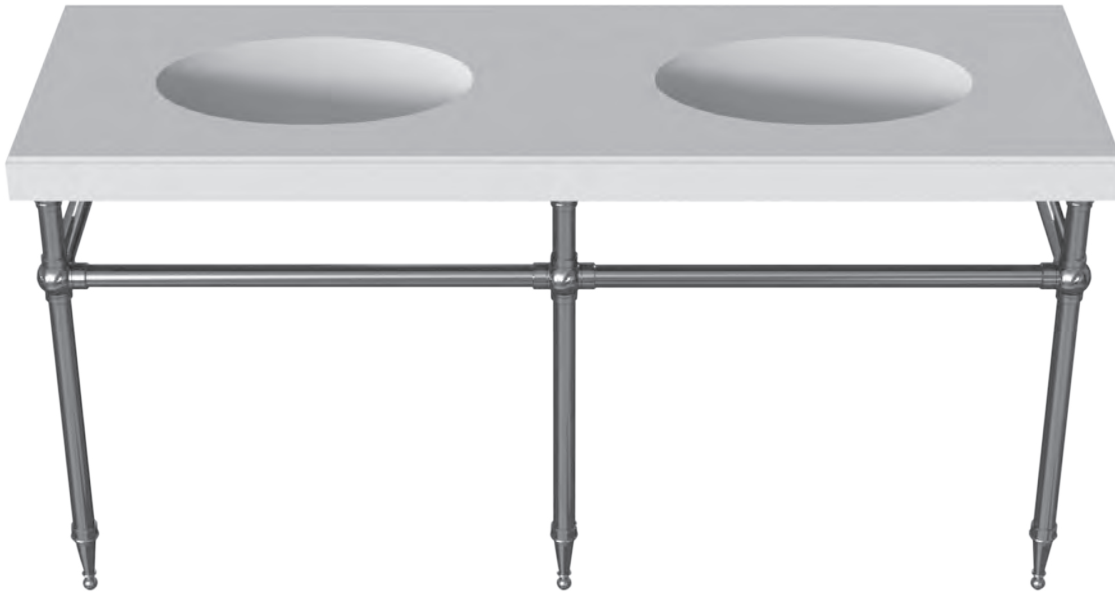

68" Traditional Vanity

MODEL #: CP841-68

68" x 22" x 34"

Size and Style	Details	Top Finish	Part #	List Price
68" Traditional without shelf	<u>Top:</u> Double Alissa bowls with Cove Edge Treatment <u>Legs:</u> Palmer Tapered Foot 1.5 Legs standard in polished chrome finish	Matte White	CP841-68MT	$8,530
		Gloss White	CP841-68GL	$9,280
68" Traditional with shelf	<u>Top:</u> Double Alissa bowls with Cove Edge Treatment <u>Legs:</u> Palmer Tapered Foot 1.5 Legs standard in polished chrome finish <u>Shelves (2):</u> Made of SculptureStone, each measuring 30" x 16³/₈"	Matte White	CPS841-68MT	$10,350
		Gloss White	CPS841-68GL	$11,380

Palmer Leg Finish Options			
Finish	Shelf Option	Part #	List Price Adders
Chrome	with shelf	CPS68PC-T	No Charge
	without shelf	CP68PC-T	No Charge
Polished Nickel	with shelf	CPS68PN-T	No Charge
	without shelf	CP68PN-T	No Charge
Polished Brass, Unlaquered	with shelf	CPS68UPB-T	+$480
	without shelf	CP68UPB-T	+$360
Satin Nickel	with shelf	CPS68SN-T	+$1,435
	without shelf	CP68SN-T	+$1,075
Oil Rubbed Bronze	with shelf	CPS68ORB-T	+$1,435
	without shelf	CP68ORB-T	+$1,075
Aged Brass, Unlaquered	with shelf	CPS68UAB-T	+$1,435
	without shelf	CP68UAB-T	+$1,075
Matte Black	with shelf	CPS68MB-T	+$1,435
	without shelf	CP68MB-T	+$1,075

Net Crate Charge	
Counter Top and Legs	+$430
Counter Top and Legs with Shelf	+$460

Console Top Options			
Faucet Holes	None	CFHN	No Charge
	Up to 3	CFH	No Charge
Overflow	None	CION	No Charge
	Rear	CIOB2	No Charge
Backsplash	68" length	CPBS	$325
Sidesplash	Left Sidesplash	CPL	$165
	Right Sidesplash	CPR	$165

To see the finish options, visit www.mtibaths.com